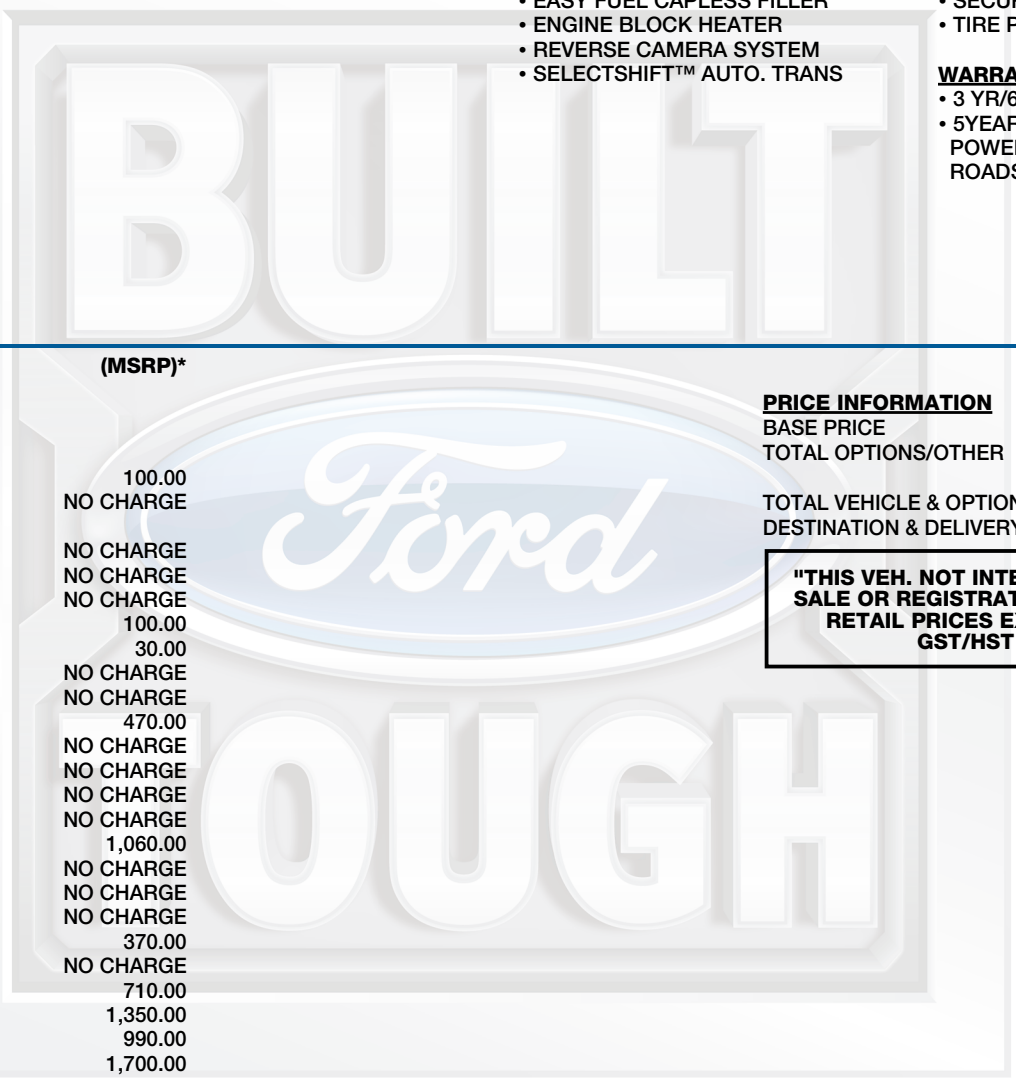

VEHICLE DESCRIPTION

TRANSIT

2023 350 MR CARGO RWD BEV
148" WHEELBASE
ELECTRIC MOTOR
1-SPEED TRANSMISSION

PK A50332

EXTERIOR OXFORD WHITE
INTERIOR EBONY CLOTH

STANDARD EQUIPMENT

STANDARD EQUIPMENT INCLUDED AT NO EXTRA CHARGE IN THE BASE PRICE BELOW

EXTERIOR

- DAYTIME RUNNING LIGHTS
- WIPERS, VARIABLE INTERVAL

INTERIOR

- LAMPS, DOME/REAR CARGO
- POWER POINTS

FUNCTIONAL

- A/C, MANUAL FRONT
- ABS, POWER 4-WHEEL DISC
- EASY FUEL CAPLESS FILLER
- ENGINE BLOCK HEATER
- REVERSE CAMERA SYSTEM
- SELECTSHIFT™ AUTO. TRANS

SAFETY/SECURITY

- ADVANCETRAC™/ROLL STABILITY CONTROL
- SECURILOCK ANTI-THEFT SYS
- TIRE PRESSURE MONITOR SYS

WARRANTY

- 3 YR/60,000 KM BASIC
- 5 YEAR/100,000 KM POWERTRAIN
- ROADSIDE ASSISTANCE 24 HRS

INCLUDED ON THIS VEHICLE

(MSRP)*

OPTIONAL EQUIPMENT/OTHER

2023 MODEL YEAR	100.00
FEDERAL EXCISE TAX	NO CHARGE
OXFORD WHITE	NO CHARGE
PREFERRED EQUIPMENT PKG.101A	NO CHARGE
ELECTRIC MOTOR	NO CHARGE
1-SPEED TRANSMISSION	NO CHARGE
ELECTRIC AXLE	NO CHARGE
REAR COMPARTMENT LIGHTING	100.00
TIE DOWN CARGO HOOKS	30.00
9500# GVWR PACKAGE	NO CHARGE
2WAY DRV/PASS EBONY CLOTH	NO CHARGE
PASSIVE ENTRY/START	470.00
50 STATE EMISSIONS	NO CHARGE
REVERSE SENSING SYSTEM	NO CHARGE
FRONT FOG LAMPS	NO CHARGE
ELEC AIR TEMP CONTROL	NO CHARGE
SYNC 4 HD/NAV/IACC	1,060.00
HIGH RES REAR VIEW CAMERA	NO CHARGE
SRW - STEEL W/ SILVER COVER	NO CHARGE
BLIND SPOT ASSIST 1.0	NO CHARGE
RUNNING BOARD	370.00
POWERPOINT (12V)	NO CHARGE
VIRTUAL REARVIEW MIRROR	710.00
PRO POWER ONBOARD	1,350.00
SIDE SENSING SYSTEM	990.00
INTERIOR UP PACKAGE - CARGO	1,700.00
.VINYL F/R FLOOR COVERING	
.ILLUMINATED SUN VISORS	

PRICE INFORMATION

BASE PRICE	$73,150.00
TOTAL OPTIONS/OTHER	6,880.00
TOTAL VEHICLE & OPTIONS/OTHER	80,030.00
DESTINATION & DELIVERY	2,995.00

"THIS VEH. NOT INTENDED FOR SALE OR REGISTRATION IN US" RETAIL PRICES EXCLUDE GST/HST

Ask your dealer for the FUEL CONSUMPTION GUIDE or CALL 1-800-387-2000

L/100km NOT APPLICABLE / L/100km NON APPLICABLE

Canada

Demandez le GUIDE DE CONSOMMATION DE CARBURANT à votre concessionnaire ou composez le 1-800-387-2000

U.S. GOVERNMENT SAFETY RATINGS COTES DE SÉCURITÉ DU GOUVERNEMENT AMÉRICAIN

Overall Vehicle Score / Cote globale du véhicule	Not Rated / Non coté	
Frontal Crash / Collision frontale	Driver / Conducteur / Passenger / Passager	Not Rated / Non coté
Side Crash / Collision latérale	Front seat / Siège avant / Rear seat / Siège arrière	Not Rated / Non coté
Rollover / Capotage	Not Rated / Non coté	

Star ratings range from 1 to 5 stars (*****), with 5 being the highest. Les cotes varient de 1 à 5 étoiles (*****), 5 étant la cote la plus élevée.

Source: U.S. National Highway Traffic Safety Administration
For more information / Pour de plus amples renseignements www.safercar.gov

FordPass Connect™

1. Download the FordPass™ app* and you can:
2. **Access Vehicle Control Features**
     - Remotely start, lock and unlock your vehicle.
     - Locate your vehicle and check approximate fuel range.
     - Receive vehicle health alerts.
   - **Activate 4G LTE Wi-Fi Hotspot**
     - New vehicles include a 3-month or 3GB data (whichever comes first) Wi-Fi trial.
     - Connect up to ten Wi-Fi-equipped devices.

The FordPass Connect™ modem is active and sending vehicle data (e.g., diagnostics) to Ford. See in-vehicle Settings for connectivity options.

Scan code not operational at this time

FOR PLANT USE ONLY