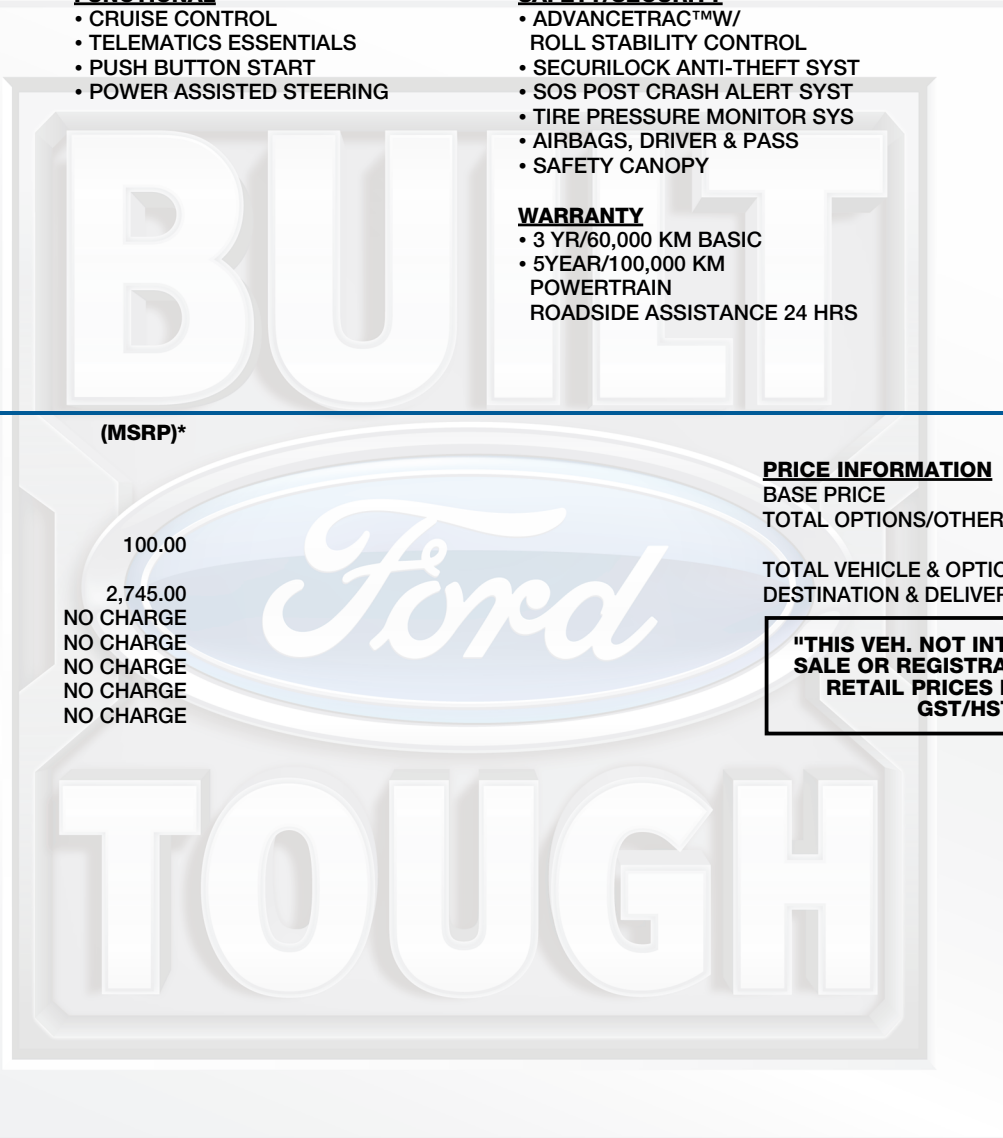

ford.ca

VEHICLE DESCRIPTION

TRANSIT

2026 350 HR CARGO AWD
148" WHEELBASE
3.5L ECOBOOST V6
10-SPEED TRANSMISSION

TK A50101

EXTERIOR
OXFORD WHITE
INTERIOR
DARK PALAZZO GREY VINYL

STANDARD EQUIPMENT

STANDARD EQUIPMENT INCLUDED AT NO EXTRA CHARGE IN THE BASE PRICE BELOW

EXTERIOR

- WIPERS, VARIABLE INTERVAL
- SLIDING PASS SIDE DOOR
- MOULDING, BODY SIDE
- TOW HOOKS
- HEADLAMP COURTESY DELAY
- SHORT ARM MIRRORS

INTERIOR

- POWER POINTS
- 8" CLUSTER DISPLAY
- 12" CENTRE TOUCHSCREEN
- STEERING WHEEL, TILT/TELES
- FRONT SOLAR TINTED GLASS
- GLOVE BOX, LOCKING

FUNCTIONAL

- CRUISE CONTROL
- TELEMATICS ESSENTIALS
- PUSH BUTTON START
- POWER ASSISTED STEERING

SAFETY/SECURITY

- ADVANCETRAC™/ROLL STABILITY CONTROL
- SECURILOCK ANTI-THEFT SYST
- SOS POST CRASH ALERT SYST
- TIRE PRESSURE MONITOR SYS
- AIRBAGS, DRIVER & PASS
- SAFETY CANOPY

WARRANTY

- 3 YR/60,000 KM BASIC
- 5YEAR/100,000 KM POWERTRAIN
- ROADSIDE ASSISTANCE 24 HRS

INCLUDED ON THIS VEHICLE

(MSRP)*

OPTIONAL EQUIPMENT/OTHER

- 2026 MODEL YEAR
- FEDERAL EXCISE TAX
- PREFERRED EQUIPMENT PKG.101A
- 3.5L ECOBOOST V6
- 3.73 LIMITED SLIP AXLE
- 9500# GVWR PACKAGE
- 50 STATE EMISSIONS
- SPARE TIRE AND WHEEL DELETE
- CONN PKG: 1 YR INCL W/FORDPASS

- 100.00
- 2,745.00
- NO CHARGE
- NO CHARGE
- NO CHARGE
- NO CHARGE
- NO CHARGE

PRICE INFORMATION

BASE PRICE	$72,000.00
TOTAL OPTIONS/OTHER	2,845.00
TOTAL VEHICLE & OPTIONS/OTHER	74,845.00
DESTINATION & DELIVERY	2,995.00

"THIS VEH. NOT INTENDED FOR SALE OR REGISTRATION IN US" RETAIL PRICES EXCLUDE GST/HST

ENERGUIDE

Ask your dealer for the FUEL CONSUMPTION GUIDE or CALL 1-800-387-2000

L/100km NOT APPLICABLE / L/100km NON APPLICABLE

Canada

Demandez le GUIDE DE CONSOMMATION DE CARBURANT à votre concessionnaire ou composez le 1-800-387-2000

**U.S. GOVERNMENT SAFETY RATINGS
COTES DE SÉCURITÉ DU GOUVERNEMENT AMÉRICAIN**

Overall Vehicle Score / Cote globale du véhicule	Not Rated / Non coté	
Frontal Crash Collision frontale	Driver / Conducteur Passenger / Passager	Not Rated / Non coté Not Rated / Non coté
Side Crash Collision latérale	Front seat / Siège avant Rear seat / Siège arrière	Not Rated / Non coté Not Rated / Non coté
Rollover / Capotage	Not Rated / Non coté	

Star ratings range from 1 to 5 stars (*****), with 5 being the highest. Les cotes varient de 1 à 5 étoiles (*****), 5 étant la cote la plus élevée.

Source: U.S. National Highway Traffic Safety Administration
For more information / Pour de plus amples renseignements
www.safercar.gov

FordPass Connect™

1. Download the FordPass™ app* and you can:
2. **Access Vehicle Control Features**
     - Remotely start, lock and unlock your vehicle.
     - Locate your vehicle and check approximate fuel range.
     - Receive vehicle health alerts.
   - **Activate 4G LTE Wi-Fi Hotspot**
     - New vehicles include a 3-month or 3GB data (whichever comes first) Wi-Fi trial.
     - Connect up to ten Wi-Fi-equipped devices.

Ask your sales consultant for more details.

Scan code not operational at this time

FOR PLANT USE ONLY

SOLD TO/VENDU A Applewood Ford Port Hardy 7150 Market Street, PO Box 67 Port Hardy BC CAN V0N 2P0	B70 243	RAMP ONE/ TERMINAL UN CM8B	DEALER NO./CONCESSIONNAIRE B70 243
SHIP TO (IF OTHER THAN SOLD TO) / EXPEDIER A (SI AUTRE QUE L'ACHETEUR)		RAMP TWO/ TERMINAL DEUX	FINAL ASSEMBLY PLANT/ USINE DE MONTAGE KANSAS CITY
SHIP THROUGH/EXPEDIER VIA	METHOD OF TRANSP / MODE DE TRANSPORT CONVOY	ITEM #: B7-S21F O/T 2 TA151 N RE 2X 630 001634 01 15 26	

TOTAL MSRP $77,840.00

* MANUFACTURER'S SUGGESTED RETAIL PRICE = MSRP
* NOTE: THIS PRICE HAS BEEN DEVELOPED AS A GUIDE. DEALERS MAY SELL FOR LESS AND ARE NOT UNDER ANY OBLIGATION TO ACCEPT THIS SUGGESTED RETAIL PRICE.

1FTBW3UG0TKA50101

Ford FORD PROTECT
Insist on Ford Protect! The only extended service plan fully backed by Ford and honored at every Ford dealership in the US and Canada. See your Ford dealer for additional details, or visit www.ford.ca for more information.