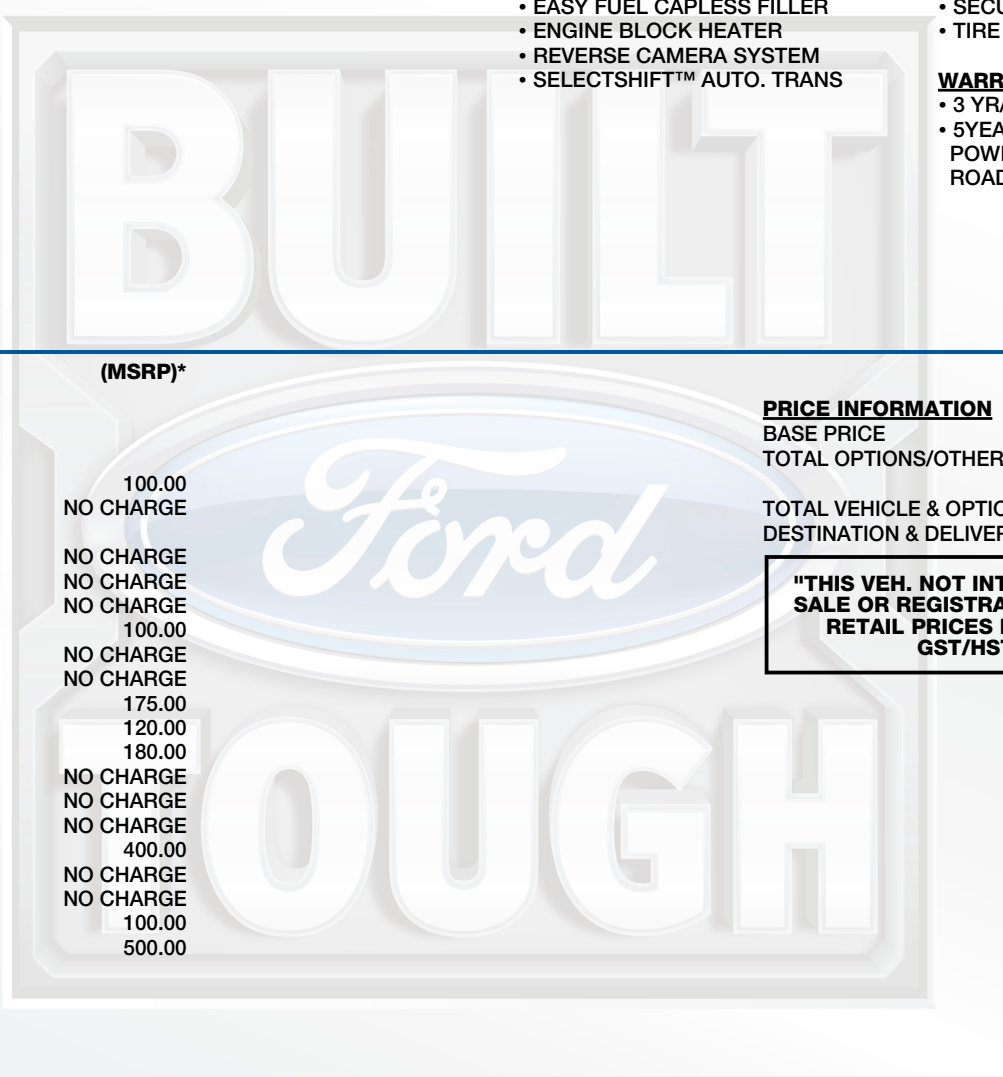

VEHICLE DESCRIPTION

TRANSIT

PK **A26582**

2023 350 LR CARGO RWD BEV
130" WHEELBASE
ELECTRIC MOTOR
1-SPEED TRANSMISSION

EXTERIOR OXFORD WHITE
INTERIOR DARK PALAZZO GREY VINYL

STANDARD EQUIPMENT

STANDARD EQUIPMENT INCLUDED AT NO EXTRA CHARGE IN THE BASE PRICE BELOW

EXTERIOR

- DAYTIME RUNNING LIGHTS
- WIPERS, VARIABLE INTERVAL

INTERIOR

- LAMPS, DOME/REAR CARGO
- POWER POINTS

FUNCTIONAL

- A/C, MANUAL FRONT
- ABS, POWER 4-WHEEL DISC
- EASY FUEL CAPLESS FILLER
- ENGINE BLOCK HEATER
- REVERSE CAMERA SYSTEM
- SELECTSHIFT™ AUTO. TRANS

SAFETY/SECURITY

- ADVANCETRAC™/ROLL STABILITY CONTROL
- SECURILOCK ANTI-THEFT SYS
- TIRE PRESSURE MONITOR SYS

WARRANTY

- 3 YR/60,000 KM BASIC
- 5YEAR/100,000 KM POWERTRAIN
- ROADSIDE ASSISTANCE 24 HRS

INCLUDED ON THIS VEHICLE

(MSRP)*

OPTIONAL EQUIPMENT/OTHER

- 2023 MODEL YEAR 100.00
- FEDERAL EXCISE TAX NO CHARGE
- OXFORD WHITE NO CHARGE
- PREFERRED EQUIPMENT PKG.101A NO CHARGE
- ELECTRIC MOTOR NO CHARGE
- 1-SPEED TRANSMISSION NO CHARGE
- ELECTRIC AXLE NO CHARGE
- REAR COMPARTMENT LIGHTING 100.00
- 9500# GVWR PACKAGE NO CHARGE
- 50 STATE EMISSIONS NO CHARGE
- BACK UP ALARM 175.00
- KEYLESS ENTRY PAD 120.00
- SHORT-ARM PWR HEAT MIRRORS 180.00
- ELEC AIR TEMP CONTROL NO CHARGE
- SYNC 4 AM/FM BLUETOOTH NO CHARGE
- 60/40 PASSENGER-SIDE DOOR NO CHARGE
- CRUISE CONTROL 400.00
- HIGH RES REAR VIEW CAMERA NO CHARGE
- SRW - STEEL W/ SILVER COVER NO CHARGE
- 2 ADDITIONAL KEYS 100.00
- LOAD AREA PROTECTION PKG 500.00
- .VINYL F/R FLOOR COVERING

PRICE INFORMATION

BASE PRICE	$70,450.00
TOTAL OPTIONS/OTHER	1,675.00
TOTAL VEHICLE & OPTIONS/OTHER	72,125.00
DESTINATION & DELIVERY	2,995.00

"THIS VEH. NOT INTENDED FOR SALE OR REGISTRATION IN US" RETAIL PRICES EXCLUDE GST/HST

(MSRP)*

ENERGUIDE

Ask your dealer for the FUEL CONSUMPTION GUIDE or CALL 1-800-387-2000

L/100km NOT APPLICABLE / L/100km NON APPLICABLE

Canada

Demandez le GUIDE DE CONSOMMATION DE CARBURANT à votre concessionnaire ou composez le 1-800-387-2000

U.S. GOVERNMENT SAFETY RATINGS
COTES DE SÉCURITÉ DU GOUVERNEMENT AMÉRICAIN

Overall Vehicle Score / Cote globale du véhicule	Not Rated / Non coté	
Frontal Crash Collision frontale	Driver / Conducteur Passenger / Passager	Not Rated / Non coté Not Rated / Non coté
Side Crash Collision latérale	Front seat / Siège avant Rear seat / Siège arrière	Not Rated / Non coté Not Rated / Non coté
Rollover / Capotage	Not Rated / Non coté	

Star ratings range from 1 to 5 stars (*****), with 5 being the highest. Les cotes varient de 1 à 5 étoiles (*****), 5 étant la cote la plus élevée.

Source: U.S. National Highway Traffic Safety Administration
For more information / Pour de plus amples renseignements
www.safercar.gov

FordPass Connect™

1. Download the FordPass™ app* and you can:
2. **Access Vehicle Control Features**
     - Remotely start, lock and unlock your vehicle.
     - Locate your vehicle and check approximate fuel range.
     - Receive vehicle health alerts.
   - **Activate 4G LTE Wi-Fi Hotspot**
     - New vehicles include a 3-month or 3GB data (whichever comes first) Wi-Fi trial.
     - Connect up to ten Wi-Fi-equipped devices.

The FordPass Connect™ modem is active and sending vehicle data (e.g., diagnostics) to Ford. See in-vehicle Settings for connectivity options.

Scan code not operational at this time

FOR PLANT USE ONLY

	RAMP ONE/ TERMINAL UN		TOTAL MSRP $75,120.00
	CM61		
	RAMP TWO/ TERMINAL DEUX	FINAL ASSEMBLY PLANT/ USINE DE MONTAGE	* MANUFACTURER'S SUGGESTED RETAIL PRICE = MSRP
		KANSAS CITY	* NOTE: THIS PRICE HAS BEEN DEVELOPED AS A GUIDE. DEALERS MAY SELL FOR LESS AND ARE NOT UNDER ANY OBLIGATION TO ACCEPT THIS SUGGESTED RETAIL PRICE.
METHOD OF TRANSP / MODE DE TRANSPORT	ITEM #: B1-T001 O/T 1	SPECIAL ORDER	
CONVOY	NK282 N RE 2X 315 000183 10 28 22