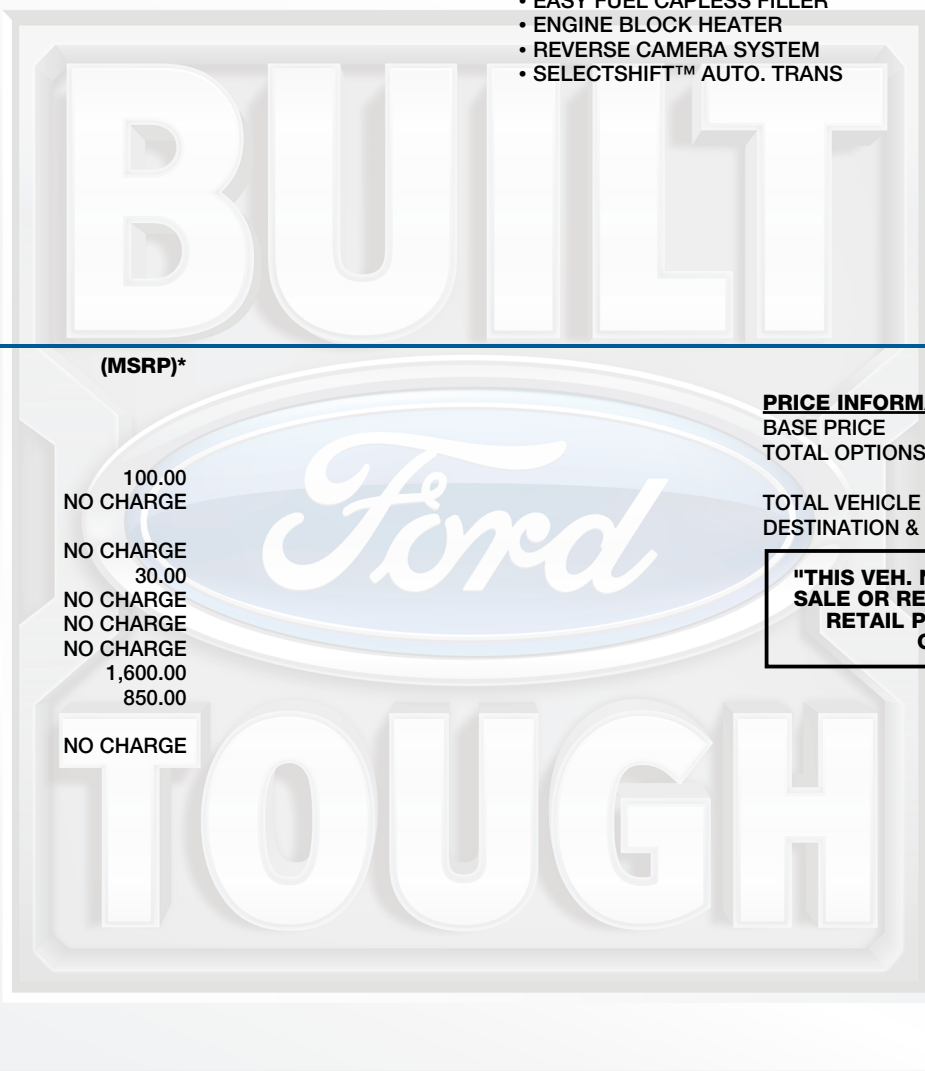

ford.ca

VEHICLE DESCRIPTION

TRANSIT

2025 250 HR CARGO RWD
148" WHEELBASE
3.5L PFDI V6
10-SPEED TRANSMISSION

SK **A57975**

EXTERIOR OXFORD WHITE
INTERIOR DARK PALAZZO GREY VINYL

STANDARD EQUIPMENT

STANDARD EQUIPMENT INCLUDED AT NO EXTRA CHARGE IN THE BASE PRICE BELOW

EXTERIOR

- DAYTIME RUNNING LIGHTS
- WIPERS, VARIABLE INTERVAL

INTERIOR

- LAMPS, DOME/REAR CARGO
- POWER POINTS

FUNCTIONAL

- A/C, MANUAL FRONT
- ABS, POWER 4-WHEEL DISC
- EASY FUEL CAPLESS FILLER
- ENGINE BLOCK HEATER
- REVERSE CAMERA SYSTEM
- SELECTSHIFT™ AUTO. TRANS

SAFETY/SECURITY

- ADVANCETRAC™/ROLL STABILITY CONTROL
- SECURILOCK ANTI-THEFT SYS
- TIRE PRESSURE MONITOR SYS

WARRANTY

- 3 YR/60,000 KM BASIC
- 5YEAR/100,000 KM POWERTRAIN
- ROADSIDE ASSISTANCE 24 HRS

INCLUDED ON THIS VEHICLE

(MSRP)*

OPTIONAL EQUIPMENT/OTHER

- 2025 MODEL YEAR
- FEDERAL EXCISE TAX
- OXFORD WHITE
- PREFERRED EQUIPMENT PKG.101A
- 4.10 LIMITED SLIP AXLE
- TIE DOWN CARGO HOOKS
- 9150# GVWR PACKAGE
- B-PILLAR ASSIST HANDLE
- 50 STATE EMISSIONS
- BULKHEAD W/LOCKABLE DOOR
- LOAD AREA PROTECTION PKG
- .VINYL F/R FLOOR COVERING
- E-85 FLEX FUEL CAPABLE

- 100.00
- NO CHARGE
- NO CHARGE
- 30.00
- NO CHARGE
- NO CHARGE
- NO CHARGE
- 1,600.00
- 850.00
- NO CHARGE

PRICE INFORMATION

BASE PRICE	$64,800.00
TOTAL OPTIONS/OTHER	2,580.00
TOTAL VEHICLE & OPTIONS/OTHER	67,380.00
DESTINATION & DELIVERY	2,995.00

(MSRP)*

"THIS VEH. NOT INTENDED FOR SALE OR REGISTRATION IN US" RETAIL PRICES EXCLUDE GST/HST

ENERGUIDE

Ask your dealer for the FUEL CONSUMPTION GUIDE or CALL 1-800-387-2000

L/100km NOT APPLICABLE / L/100km NON APPLICABLE

Canada

Demandez le GUIDE DE CONSOMMATION DE CARBURANT à votre concessionnaire ou composez le 1-800-387-2000

U.S. GOVERNMENT SAFETY RATINGS COTES DE SÉCURITÉ DU GOUVERNEMENT AMÉRICAIN

Overall Vehicle Score / Cote globale du véhicule: Not Rated / Non coté

Frontal Crash / Collision frontale: Driver / Conducteur: ★★☆☆, Passenger / Passager: ★★☆☆

Side Crash / Collision latérale: Front seat / Siège avant: Not Rated / Non coté, Rear seat / Siège arrière: Not Rated / Non coté

Rollover / Capotage: Not Rated / Non coté

Star ratings range from 1 to 5 stars (★★★★★), with 5 being the highest. Les cotes varient de 1 à 5 étoiles (★★★★★), 5 étant la cote la plus élevée.

Source: U.S. National Highway Traffic Safety Administration For more information / Pour de plus amples renseignements www.safercar.gov

FordPass Connect™

Download the FordPass™ app* and you can:

- **Access Vehicle Control Features**
  - Remotely start, lock and unlock your vehicle.
  - Locate your vehicle and check approximate fuel range.
  - Receive vehicle health alerts.
- **Activate 4G LTE Wi-Fi Hotspot**
  - New vehicles include a 3-month or 3GB data (whichever comes first) Wi-Fi trial.
  - Connect up to ten Wi-Fi-equipped devices.

Ask your sales consultant for more details.

Scan code not operational at this time

FOR PLANT USE ONLY

SOLD TO/VENDU A Mayfield Ford Lincoln 5 Docksteader Road Brampton ON CAN L6R 3Y2	A10 005	RAMP ONE/ TERMINAL UN CO43	DEALER NO./CONCESSIONNAIRE A10 005
SHIP TO (IF OTHER THAN SOLD TO) / EXPÉDIER A (SI AUTRE QUE L'ACHETEUR) Mayfield Ford Lincoln 5 Docksteader Road Brampton ON CAN L6R 3Y2	A10 005	RAMP TWO/ TERMINAL DEUX	FINAL ASSEMBLY PLANT/ USINE DE MONTAGE KANSAS CITY
SHIP THROUGH/EXPÉDIER VIA KANSAS CITY VPC 8250 NE UNGD P163 KANSAS CITY MO	METHOD OF TRANSP / MODE DE TRANSPORT CONVOY	ITEM #: A1-006A O/T 5	SD281 N RE 2X 515 001346 04 28 25

TOTAL MSRP $70,375.00

* MANUFACTURER'S SUGGESTED RETAIL PRICE = MSRP
* NOTE: THIS PRICE HAS BEEN DEVELOPED AS A GUIDE. DEALERS MAY SELL FOR LESS AND ARE NOT UNDER ANY OBLIGATION TO ACCEPT THIS SUGGESTED RETAIL PRICE.

1FTBR3X85SKA57975