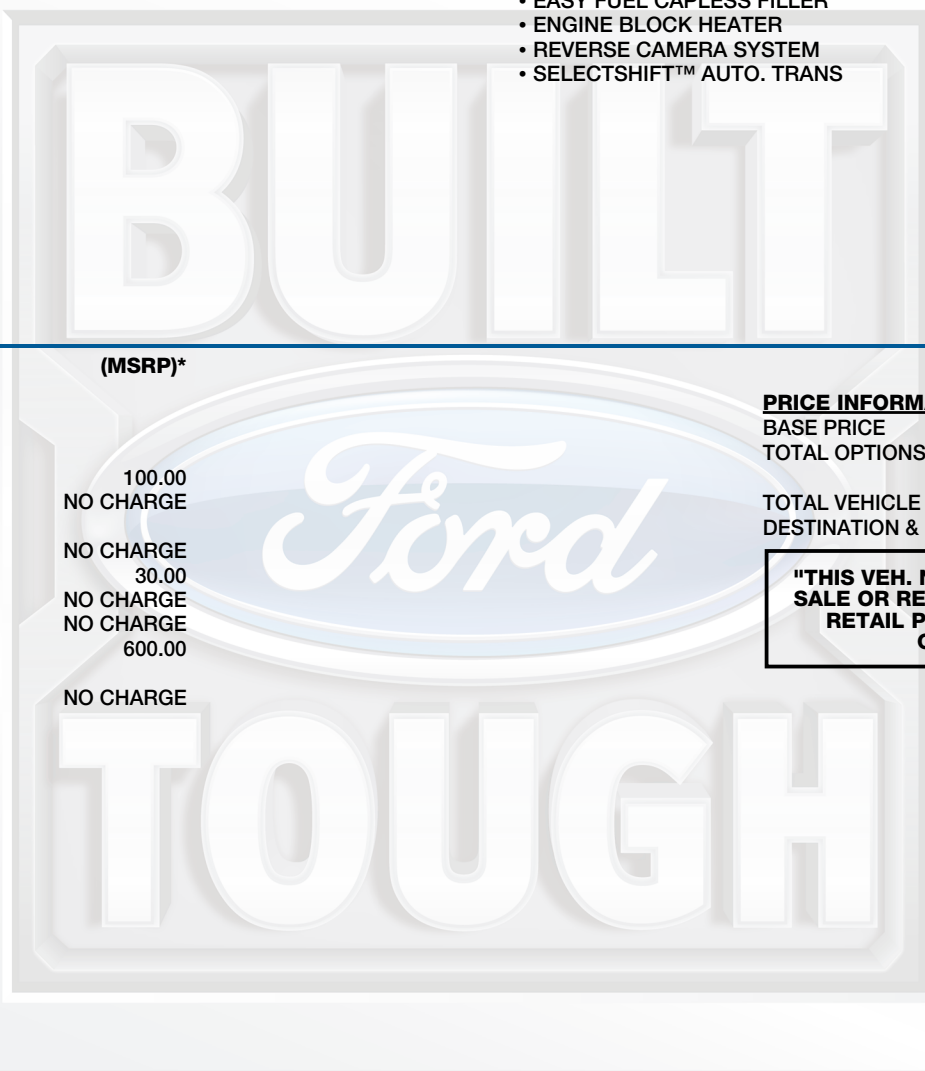

ford.ca

VEHICLE DESCRIPTION

TRANSIT

2025 250 HR CARGO AWD
148" WHEELBASE
3.5L PFDI V6
10-SPEED TRANSMISSION

SK A81400

EXTERIOR
OXFORD WHITE
INTERIOR
DARK PALAZZO GREY VINYL

STANDARD EQUIPMENT

STANDARD EQUIPMENT INCLUDED AT NO EXTRA CHARGE IN THE BASE PRICE BELOW

EXTERIOR

- DAYTIME RUNNING LIGHTS
- WIPERS, VARIABLE INTERVAL

INTERIOR

- LAMPS, DOME/REAR CARGO
- POWER POINTS

FUNCTIONAL

- A/C, MANUAL FRONT
- ABS, POWER 4-WHEEL DISC
- EASY FUEL CAPLESS FILLER
- ENGINE BLOCK HEATER
- REVERSE CAMERA SYSTEM
- SELECTSHIFT™ AUTO. TRANS

SAFETY/SECURITY

- ADVANCETRAC™/ROLL STABILITY CONTROL
- SECURILOCK ANTI-THEFT SYS
- TIRE PRESSURE MONITOR SYS

WARRANTY

- 3 YR/60,000 KM BASIC
- 5 YEAR/100,000 KM POWERTRAIN
- ROADSIDE ASSISTANCE 24 HRS

INCLUDED ON THIS VEHICLE

(MSRP)*

OPTIONAL EQUIPMENT/OTHER

- 2025 MODEL YEAR
- FEDERAL EXCISE TAX
- OXFORD WHITE
- PREFERRED EQUIPMENT PKG.101A
- 4.10 LIMITED SLIP AXLE
- TIE DOWN CARGO HOOKS
- 9150# GVWR PACKAGE
- 50 STATE EMISSIONS
- LOAD AREA PROTECTION PKG
- .VINYL F/R FLOOR COVERING
- E-85 FLEX FUEL CAPABLE

- 100.00
- NO CHARGE
- NO CHARGE
- 30.00
- NO CHARGE
- NO CHARGE
- 600.00
- NO CHARGE
- NO CHARGE
- NO CHARGE

PRICE INFORMATION

BASE PRICE	$68,000.00
TOTAL OPTIONS/OTHER	730.00
TOTAL VEHICLE & OPTIONS/OTHER	68,730.00
DESTINATION & DELIVERY	2,995.00

"THIS VEH. NOT INTENDED FOR SALE OR REGISTRATION IN US" RETAIL PRICES EXCLUDE GST/HST

(MSRP)*

Ask your dealer for the FUEL CONSUMPTION GUIDE or CALL 1-800-387-2000

L/100km NOT APPLICABLE / L/100km NON APPLICABLE

Canada

Demandez le GUIDE DE CONSOMMATION DE CARBURANT à votre concessionnaire ou composez le 1-800-387-2000

**U.S. GOVERNMENT SAFETY RATINGS
COTES DE SÉCURITÉ DU GOUVERNEMENT AMÉRICAIN**

Overall Vehicle Score / Cote globale du véhicule	Not Rated / Non coté	
Frontal Crash / Collision frontale	Driver / Conducteur Passenger / Passager	★★★★
Side Crash / Collision latérale	Front seat / Siège avant Rear seat / Siège arrière	Not Rated / Non coté Not Rated / Non coté
Rollover / Capotage	Not Rated / Non coté	

Star ratings range from 1 to 5 stars (*****), with 5 being the highest. Les cotes varient de 1 à 5 étoiles (*****), 5 étant la cote la plus élevée.

Source: U.S. National Highway Traffic Safety Administration
For more information / Pour de plus amples renseignements
www.safercar.gov

FordPass Connect™

Download the FordPass™ app* and you can:

1. **Access Vehicle Control Features**
2. Remotely start, lock and unlock your vehicle.
   - Locate your vehicle and check approximate fuel range.
   - Receive vehicle health alerts.
3. **Activate 4G LTE Wi-Fi Hotspot**
4. New vehicles include a 3-month or 3GB data (whichever comes first) Wi-Fi trial.
   - Connect up to ten Wi-Fi-equipped devices.

Ask your sales consultant for more details.

Scan code not operational at this time

FOR PLANT USE ONLY

SOLD TO/ VENDU A Meadowvale Ford Sales & Serv 2230 Battleford Road Mississauga ON CAN L5N 3K6	B10 280	RAMP ONE/ TERMINAL UN CM68	DEALER NO./CONCESSIONNAIRE B10 280
SHIP TO (IF OTHER THAN SOLD TO) / EXPÉDIER A (SI AUTRE QUE L'ACHETEUR) National Car Rental 10555 - 25 Street NE Calgary AB	B6 587	RAMP TWO/ TERMINAL DEUX	FINAL ASSEMBLY PLANT/ USINE DE MONTAGE KANSAS CITY
SHIP THROUGH/EXPÉDIER VIA	METHOD OF TRANSP./ MODE DE TRANSPORT CONVOY	ITEM #: B1-066A O/T 5	

TOTAL MSRP $71,725.00

* MANUFACTURER'S SUGGESTED RETAIL PRICE = MSRP
* NOTE: THIS PRICE HAS BEEN DEVELOPED AS A GUIDE. DEALERS MAY SELL FOR LESS AND ARE NOT UNDER ANY OBLIGATION TO ACCEPT THIS SUGGESTED RETAIL PRICE.

1FTBR2X85SKA81400

Insist on Ford Protect! The only extended service plan fully backed by Ford and honored at every Ford dealership in the US and Canada. See your Ford dealer for additional details, or visit www.ford.ca for more information.