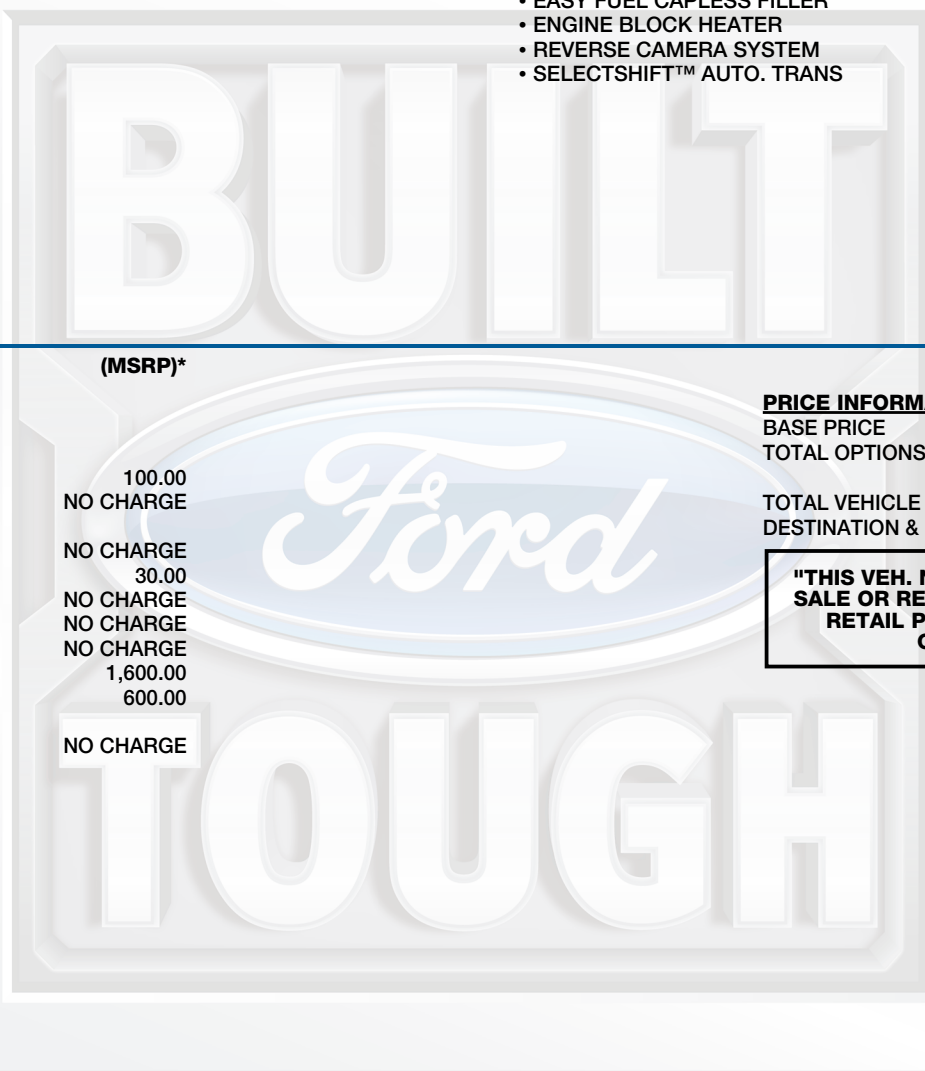

ford.ca

VEHICLE DESCRIPTION

TRANSIT

2024 250 HR CARGO AWD
148" WHEELBASE
3.5L PFDI V6
10-SPEED TRANSMISSION

RK B09728

EXTERIOR
OXFORD WHITE
INTERIOR
DARK PALAZZO GREY VINYL

STANDARD EQUIPMENT

STANDARD EQUIPMENT INCLUDED AT NO EXTRA CHARGE IN THE BASE PRICE BELOW

EXTERIOR

- DAYTIME RUNNING LIGHTS
- WIPERS, VARIABLE INTERVAL

INTERIOR

- LAMPS, DOME/REAR CARGO
- POWER POINTS

FUNCTIONAL

- A/C, MANUAL FRONT
- ABS, POWER 4-WHEEL DISC
- EASY FUEL CAPLESS FILLER
- ENGINE BLOCK HEATER
- REVERSE CAMERA SYSTEM
- SELECTSHIFT™ AUTO. TRANS

SAFETY/SECURITY

- ADVANCETRAC™/ROLL STABILITY CONTROL
- SECURILOCK ANTI-THEFT SYS
- TIRE PRESSURE MONITOR SYS

WARRANTY

- 3 YR/60,000 KM BASIC
- 5YEAR/100,000 KM POWERTRAIN
- ROADSIDE ASSISTANCE 24 HRS

INCLUDED ON THIS VEHICLE

(MSRP)*

OPTIONAL EQUIPMENT/OTHER

2024 MODEL YEAR	100.00
FEDERAL EXCISE TAX	NO CHARGE
OXFORD WHITE	NO CHARGE
PREFERRED EQUIPMENT PKG.101A	NO CHARGE
4.10 LIMITED SLIP AXLE	NO CHARGE
TIE DOWN CARGO HOOKS	30.00
9150# GVWR PACKAGE	NO CHARGE
B-PILLAR ASSIST HANDLE	NO CHARGE
50 STATE EMISSIONS	NO CHARGE
BULKHEAD W/LOCKABLE DOOR	1,600.00
LOAD AREA PROTECTION PKG	600.00
.VINYL F/R FLOOR COVERING	
E-85 FLEX FUEL CAPABLE	NO CHARGE

PRICE INFORMATION

BASE PRICE	$65,995.00
TOTAL OPTIONS/OTHER	2,330.00
TOTAL VEHICLE & OPTIONS/OTHER	68,325.00
DESTINATION & DELIVERY	2,995.00

"THIS VEH. NOT INTENDED FOR SALE OR REGISTRATION IN US" RETAIL PRICES EXCLUDE GST/HST

(MSRP)*

ENERGUIDE

Ask your dealer for the FUEL CONSUMPTION GUIDE or
CALL 1-800-387-2000

**L/100km NOT APPLICABLE /
L/100km NON APPLICABLE**

Canada

Demandez le GUIDE DE CONSOMMATION DE CARBURANT à votre concessionnaire ou composez le 1-800-387-2000

**U.S. GOVERNMENT SAFETY RATINGS
COTES DE SÉCURITÉ DU GOUVERNEMENT AMÉRICAIN**

**Overall Vehicle Score /
Cote globale du véhicule**

Not Rated / Non coté

Frontal Crash	Driver / Conducteur	★ ★ ★ ★
Collision frontale	Passenger / Passager	★ ★

Side Crash	Front seat / Siège avant	Not Rated / Non coté
Collision latérale	Rear seat / Siège arrière	Not Rated / Non coté

Rollover / Capotage	Not Rated / Non coté

Star ratings range from 1 to 5 stars (*****), with 5 being the highest.
Les cotes varient de 1 à 5 étoiles (*****), 5 étant la cote la plus élevée.

**Source: U.S. National Highway Traffic Safety Administration
For more information / Pour de plus amples renseignements
www.safercar.gov**

FordPass Connect™

Download the FordPass™ app* and you can:

1. **Access Vehicle Control Features**
2. Remotely start, lock and unlock your vehicle.
   - Locate your vehicle and check approximate fuel range.
   - Receive vehicle health alerts.

1. **Activate 4G LTE Wi-Fi Hotspot**
2. New vehicles include a 3-month or 3GB data (whichever comes first) Wi-Fi trial.
   - Connect up to ten Wi-Fi-equipped devices.

**Ask your sales consultant
for more details.**

Scan code not operational at this time

FOR PLANT USE ONLY

SOLD TO/VENDU A Brown Bros Ford Lincoln Sales 270 S E Marine Drive Vancouver BC CAN V5X 2S6	B70 031	RAMP ONE/ TERMINAL UN CM8B	DEALER NO./CONCESSIONNAIRE B70 031
SHIP TO (IF OTHER THAN SOLD TO) / EXPÉDIER A (SI AUTRE QUE L'ACHETEUR) National Car Rental B7 587 3866 McDonald Road Richmond BC		RAMP TWO/ TERMINAL DEUX	FINAL ASSEMBLY PLANT/ USINE DE MONTAGE KANSAS CITY
SHIP THROUGH/EXPÉDIER VIA KANSAS CITY VPC 8250 NE UNGD P163 KANSAS CITY MO		METHOD OF TRANSP / MODE DE TRANSPORT CONVOY	ITEM #: B7-011A O/T 5 RG261 N RE 2X 415 000325 07 26 24

TOTAL MSRP $71,320.00

* MANUFACTURER'S SUGGESTED RETAIL PRICE = MSRP
* NOTE: THIS PRICE HAS BEEN DEVELOPED AS A GUIDE. DEALERS MAY SELL FOR LESS AND ARE NOT UNDER ANY OBLIGATION TO ACCEPT THIS SUGGESTED RETAIL PRICE.

1FTBR2X82RKB09728