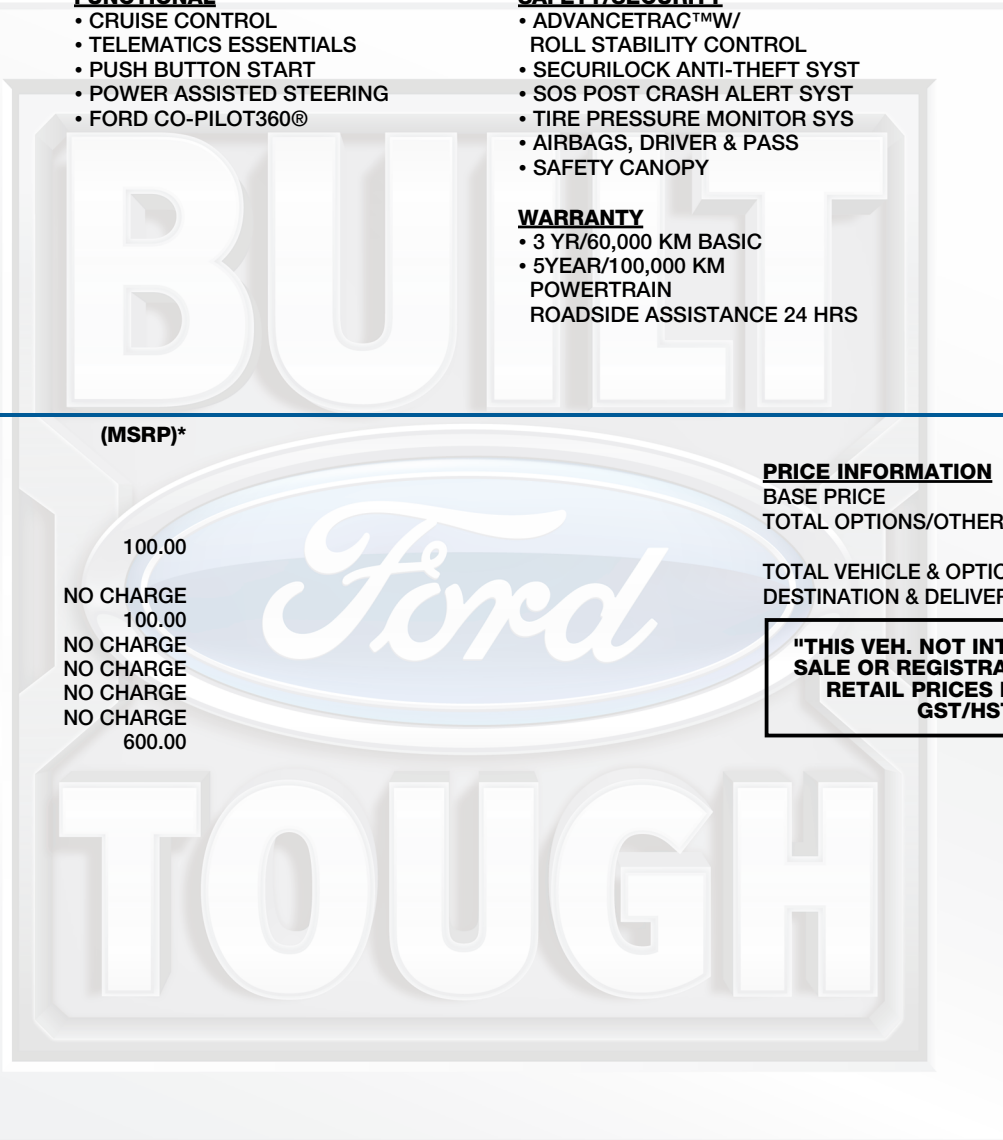

ford.ca

VEHICLE DESCRIPTION

TRANSIT

2026 250 MR CARGO AWD
148" WHEELBASE
3.5L PFDI V6
10-SPEED TRANSMISSION

TK B13060

EXTERIOR
OXFORD WHITE
INTERIOR
DARK PALAZZO GREY VINYL

STANDARD EQUIPMENT

STANDARD EQUIPMENT INCLUDED AT NO EXTRA CHARGE IN THE BASE PRICE BELOW

EXTERIOR

- WIPERS, VARIABLE INTERVAL
- SLIDING PASS SIDE DOOR
- MOULDING, BODY SIDE
- TOW HOOKS
- HEADLAMP COURTESY DELAY
- SHORT ARM MIRRORS

FUNCTIONAL

- CRUISE CONTROL
- TELEMATICS ESSENTIALS
- PUSH BUTTON START
- POWER ASSISTED STEERING
- FORD CO-PILOT360®

SAFETY/SECURITY

- ADVANCETRAC™/ROLL STABILITY CONTROL
- SECURILOCK ANTI-THEFT SYST
- SOS POST CRASH ALERT SYST
- TIRE PRESSURE MONITOR SYS
- AIRBAGS, DRIVER & PASS
- SAFETY CANOPY

INTERIOR

- POWER POINTS
- 8" CLUSTER DISPLAY
- 12"CENTRE TOUCHSCREEN
- STEERING WHEEL, TILT/TELES
- FRONT SOLAR TINTED GLASS
- GLOVE BOX, LOCKING

WARRANTY

- 3 YR/60,000 KM BASIC
- 5YEAR/100,000 KM POWERTRAIN
- ROADSIDE ASSISTANCE 24 HRS

INCLUDED ON THIS VEHICLE

(MSRP)*

OPTIONAL EQUIPMENT/OTHER

- 2026 MODEL YEAR
- FEDERAL EXCISE TAX
- PREFERRED EQUIPMENT PKG.101A
- 4.10 LIMITED SLIP AXLE
- REAR COMPARTMENT LIGHTING
- 9150# GVWR PACKAGE
- 50 STATE EMISSIONS
- SPARE TIRE AND WHEEL DELETE
- CONN PKG: 1 YR INCL W/FORDPASS
- LOAD AREA PROTECTION PKG
- .VINYL F/R FLOOR COVERING

- 100.00
- NO CHARGE
- 100.00
- NO CHARGE
- NO CHARGE
- NO CHARGE
- NO CHARGE
- 600.00

PRICE INFORMATION

BASE PRICE	$68,100.00
TOTAL OPTIONS/OTHER	800.00
TOTAL VEHICLE & OPTIONS/OTHER	68,900.00
DESTINATION & DELIVERY	2,995.00

"THIS VEH. NOT INTENDED FOR SALE OR REGISTRATION IN US" RETAIL PRICES EXCLUDE GST/HST

(MSRP)*

Ask your dealer for the FUEL CONSUMPTION GUIDE or CALL 1-800-387-2000

L/100km NOT APPLICABLE / L/100km NON APPLICABLE

Canada

Demandez le GUIDE DE CONSOMMATION DE CARBURANT à votre concessionnaire ou composez le 1-800-387-2000

**U.S. GOVERNMENT SAFETY RATINGS
COTES DE SÉCURITÉ DU GOUVERNEMENT AMÉRICAIN**

Overall Vehicle Score / Cote globale du véhicule: Not Rated / Non coté

Frontal Crash Collision frontale: Driver / Conducteur / Passenger / Passager: Not Rated / Non coté

Side Crash Collision latérale: Front seat / Siège avant / Rear seat / Siège arrière: Not Rated / Non coté

Rollover / Capotage: Not Rated / Non coté

Star ratings range from 1 to 5 stars (*****), with 5 being the highest. Les cotes varient de 1 à 5 étoiles (*****), 5 étant la cote la plus élevée.

Source: U.S. National Highway Traffic Safety Administration
For more information / Pour de plus amples renseignements
www.safercar.gov

FordPass Connect™

Download the FordPass™ app* and you can:

- **Access Vehicle Control Features**
  - Remotely start, lock and unlock your vehicle.
  - Locate your vehicle and check approximate fuel range.
  - Receive vehicle health alerts.
- **Activate 4G LTE Wi-Fi Hotspot**
  - New vehicles include a 3-month or 3GB data (whichever comes first) Wi-Fi trial.
  - Connect up to ten Wi-Fi-equipped devices.

Ask your sales consultant for more details.

Scan code not operational at this time

FOR PLANT USE ONLY

SOLD TO/VENDU A Leggat Discovery Ford 850 Brant Street Burlington ON CAN L7R 2J5	B80 334	RAMP ONE/ TERMINAL UN CO43	DEALER NO./CONCESSIONNAIRE B80 334
SHIP TO (IF OTHER THAN SOLD TO) / EXPEDIER A (SI AUTRE QUE L'ACHETEUR)		RAMP TWO/ TERMINAL DEUX	FINAL ASSEMBLY PLANT/ USINE DE MONTAGE KANSAS CITY
SHIP THROUGH/EXPEDIER VIA	METHOD OF TRANSP / MODE DE TRANSPORT CONVOY	ITEM #: B8-F680 O/T 5	

TOTAL MSRP $71,895.00

* MANUFACTURER'S SUGGESTED RETAIL PRICE = MSRP
* NOTE: THIS PRICE HAS BEEN DEVELOPED AS A GUIDE. DEALERS MAY SELL FOR LESS AND ARE NOT UNDER ANY OBLIGATION TO ACCEPT THIS SUGGESTED RETAIL PRICE.

TE052 N RE 2X 635 000066 05 05 26