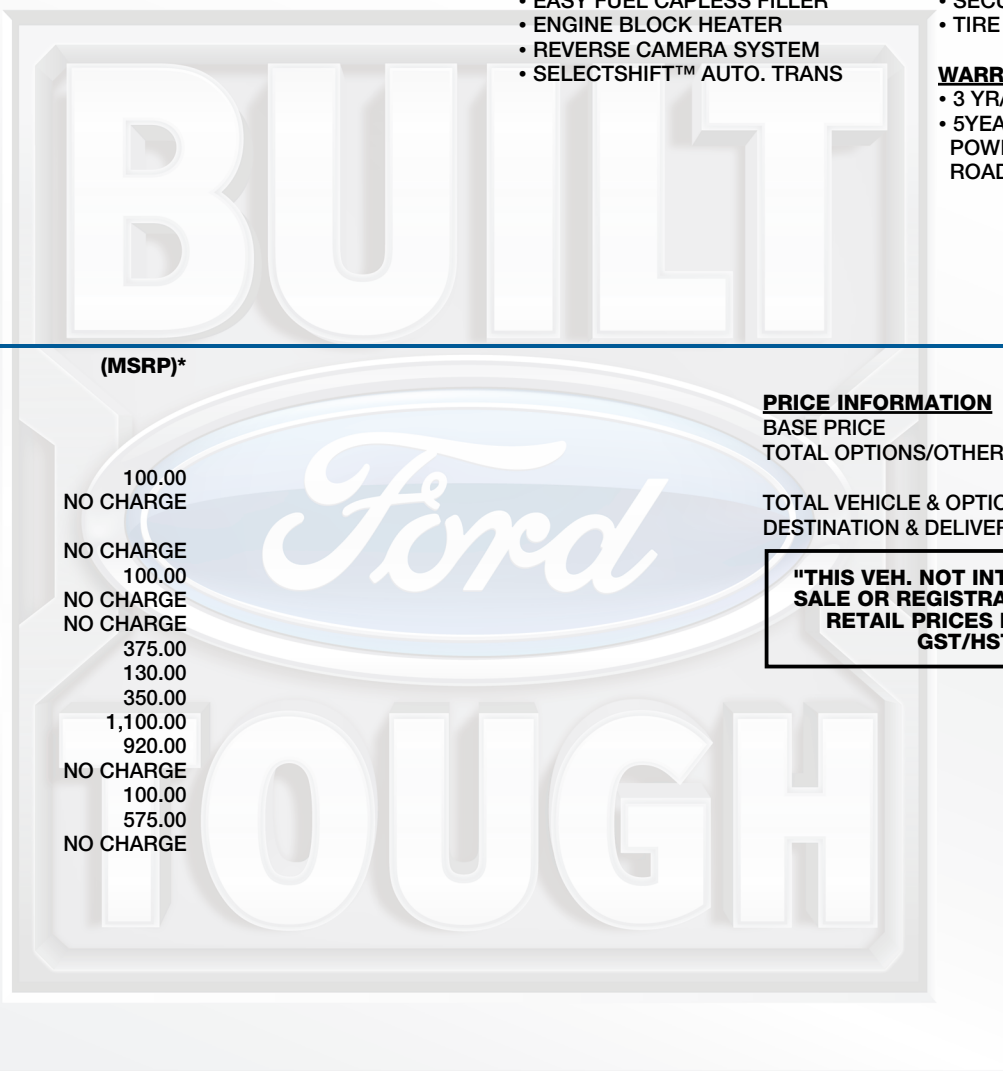

ford.ca

VEHICLE DESCRIPTION

TRANSIT

2024 250 LR CARGO RWD
148" WHEELBASE
3.5L PFDI V6
10-SPEED TRANSMISSION

RK A31257

EXTERIOR
CARBONIZED GRAY
INTERIOR
DARK PALAZZO GREY VINYL

STANDARD EQUIPMENT

STANDARD EQUIPMENT INCLUDED AT NO EXTRA CHARGE IN THE BASE PRICE BELOW

EXTERIOR

- DAYTIME RUNNING LIGHTS
- WIPERS, VARIABLE INTERVAL

INTERIOR

- LAMPS, DOME/REAR CARGO
- POWER POINTS

FUNCTIONAL

- A/C, MANUAL FRONT
- ABS, POWER 4-WHEEL DISC
- EASY FUEL CAPLESS FILLER
- ENGINE BLOCK HEATER
- REVERSE CAMERA SYSTEM
- SELECTSHIFT™ AUTO. TRANS

SAFETY/SECURITY

- ADVANCETRAC™/ROLL STABILITY CONTROL
- SECURILOCK ANTI-THEFT SYS
- TIRE PRESSURE MONITOR SYS

WARRANTY

- 3 YR/60,000 KM BASIC
- 5YEAR/100,000 KM POWERTRAIN
- ROADSIDE ASSISTANCE 24 HRS

INCLUDED ON THIS VEHICLE

(MSRP)*

OPTIONAL EQUIPMENT/OTHER

2024 MODEL YEAR	100.00
FEDERAL EXCISE TAX	NO CHARGE
CARBONIZED GRAY	NO CHARGE
PREFERRED EQUIPMENT PKG.101A	NO CHARGE
3.73 NON-LIMITED SLIP AXLE	100.00
REAR COMPARTMENT LIGHTING	NO CHARGE
9150# GVWR PACKAGE	NO CHARGE
50 STATE EMISSIONS	NO CHARGE
REVERSE SENSING SYSTEM	375.00
FRONT FOG LAMPS	130.00
RADIO - SYNC3, 4" SCN	350.00
HD CARGO FLOOR COVERING	1,100.00
ADAPTIVE CRUISE CONTROL	920.00
HEAVY-DUTY SCUFF PLATE KIT	NO CHARGE
ILLUMINATED SUN VISORS	100.00
BLACK HID HEADLAMPS	575.00
E-85 FLEX FUEL CAPABLE	NO CHARGE

PRICE INFORMATION

BASE PRICE	$58,995.00
TOTAL OPTIONS/OTHER	3,750.00
TOTAL VEHICLE & OPTIONS/OTHER	62,745.00
DESTINATION & DELIVERY	2,995.00

"THIS VEH. NOT INTENDED FOR SALE OR REGISTRATION IN US" RETAIL PRICES EXCLUDE GST/HST

(MSRP)*

Ask your dealer for the FUEL CONSUMPTION GUIDE or CALL 1-800-387-2000

L/100km NOT APPLICABLE / L/100km NON APPLICABLE

Canada

Demandez le GUIDE DE CONSOMMATION DE CARBURANT à votre concessionnaire ou composez le 1-800-387-2000

**U.S. GOVERNMENT SAFETY RATINGS
COTES DE SÉCURITÉ DU GOUVERNEMENT AMÉRICAIN**

Overall Vehicle Score / Cote globale du véhicule		Not Rated / Non coté
Frontal Crash / Collision frontale	Driver / Conducteur Passenger / Passager	★ ★ ★ ★
Side Crash / Collision latérale	Front seat / Siège avant Rear seat / Siège arrière	Not Rated / Non coté Not Rated / Non coté
Rollover / Capotage		Not Rated / Non coté

Star ratings range from 1 to 5 stars (★★★★★), with 5 being the highest. Les cotes varient de 1 à 5 étoiles (★★★★★), 5 étant la cote la plus élevée.

Source: U.S. National Highway Traffic Safety Administration
For more information / Pour de plus amples renseignements
www.safercar.gov

FordPass Connect™

Download the FordPass™ app* and you can:

1. **Access Vehicle Control Features**
2. Remotely start, lock and unlock your vehicle.
   - Locate your vehicle and check approximate fuel range.
   - Receive vehicle health alerts.
3. **Activate 4G LTE Wi-Fi Hotspot**
4. New vehicles include a 3-month or 3GB data (whichever comes first) Wi-Fi trial.
   - Connect up to ten Wi-Fi-equipped devices.

Ask your sales consultant for more details.

Scan code not operational at this time

FOR PLANT USE ONLY

RAMP ONE/ TERMINAL UN	CM6B	TOTAL MSRP $65,740.00
RAMP TWO/ TERMINAL DEUX	FINAL ASSEMBLY PLANT/ USINE DE MONTAGE KANSAS CITY	
METHOD OF TRANSP/ MODE DE TRANSPORT	ITEM #: A1-1385 O/T 1	SPECIAL ORDER
CONVOY	RB062 R RE 2X 420 000001 02 06 24	

* MANUFACTURER'S SUGGESTED RETAIL PRICE = MSRP

* NOTE: THIS PRICE HAS BEEN DEVELOPED AS A GUIDE. DEALERS MAY SELL FOR LESS AND ARE NOT UNDER ANY OBLIGATION TO ACCEPT THIS SUGGESTED RETAIL PRICE.