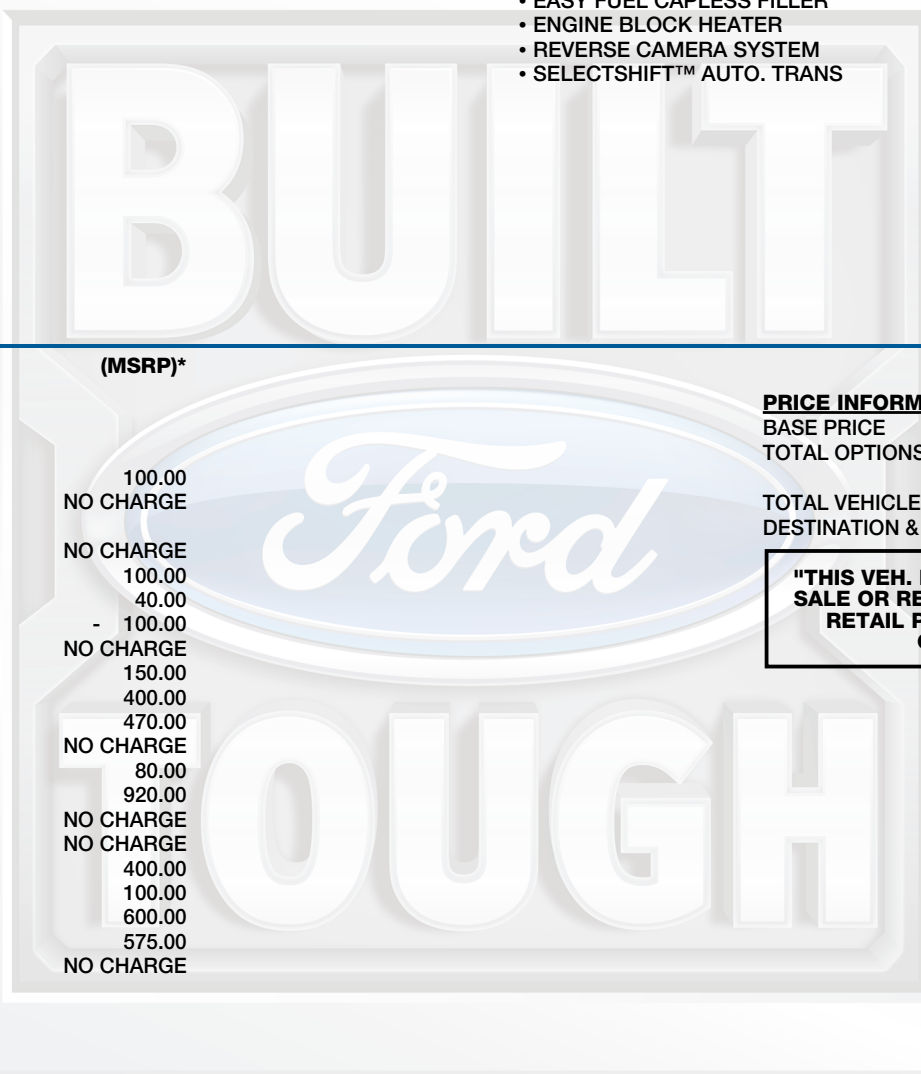

ford.ca

VEHICLE DESCRIPTION

TRANSIT

2024 250 LR CARGO RWD
148" WHEELBASE
3.5L PFDI V6
10-SPEED TRANSMISSION

RK B76094

EXTERIOR OXFORD WHITE
INTERIOR DARK PALAZZO GREY CLOTH

STANDARD EQUIPMENT

STANDARD EQUIPMENT INCLUDED AT NO EXTRA CHARGE IN THE BASE PRICE BELOW

EXTERIOR

- DAYTIME RUNNING LIGHTS
- WIPERS, VARIABLE INTERVAL

INTERIOR

- LAMPS, DOME/REAR CARGO
- POWER POINTS

FUNCTIONAL

- A/C, MANUAL FRONT
- ABS, POWER 4-WHEEL DISC
- EASY FUEL CAPLESS FILLER
- ENGINE BLOCK HEATER
- REVERSE CAMERA SYSTEM
- SELECTSHIFT™ AUTO. TRANS

SAFETY/SECURITY

- ADVANCETRAC™/ROLL STABILITY CONTROL
- SECURILOCK ANTI-THEFT SYS
- TIRE PRESSURE MONITOR SYS

WARRANTY

- 3 YR/60,000 KM BASIC
- 5YEAR/100,000 KM POWERTRAIN
- ROADSIDE ASSISTANCE 24 HRS

INCLUDED ON THIS VEHICLE

(MSRP)*

OPTIONAL EQUIPMENT/OTHER

2024 MODEL YEAR	100.00
FEDERAL EXCISE TAX	NO CHARGE
OXFORD WHITE	NO CHARGE
PREFERRED EQUIPMENT PKG.101A	NO CHARGE
3.73 LIMITED SLIP AXLE	NO CHARGE
REAR COMPARTMENT LIGHTING	100.00
CARPET FRONT FLOOR COVERING	40.00
180 DEGREE OPENING	- 100.00
9150# GVWR PACKAGE	NO CHARGE
2WAY DRV/PASS PALAZZO CLOTH	150.00
HEAVY DUTY FRONT AXLE	400.00
PASSIVE ENTRY/START	470.00
50 STATE EMISSIONS	NO CHARGE
LONG-ARM PWR MIRRORS	80.00
ADAPTIVE CRUISE CONTROL	920.00
DUAL BATTERIES (70 AMP-HR)	NO CHARGE
SRW - SILVER STEEL W/ LUGS	NO CHARGE
RUNNING BOARD	400.00
2 ADDITIONAL KEYS	100.00
POWER OUTLET (110V/400W)	600.00
HID HEADLAMPS	575.00
E-85 FLEX FUEL CAPABLE	NO CHARGE

PRICE INFORMATION

BASE PRICE	$60,195.00
TOTAL OPTIONS/OTHER	3,835.00
TOTAL VEHICLE & OPTIONS/OTHER	64,030.00
DESTINATION & DELIVERY	2,995.00

"THIS VEH. NOT INTENDED FOR SALE OR REGISTRATION IN US" RETAIL PRICES EXCLUDE GST/HST

(MSRP)*

Ask your dealer for the FUEL CONSUMPTION GUIDE or CALL 1-800-387-2000

L/100km NOT APPLICABLE / L/100km NON APPLICABLE

Canada

Demandez le GUIDE DE CONSOMMATION DE CARBURANT à votre concessionnaire ou composez le 1-800-387-2000

U.S. GOVERNMENT SAFETY RATINGS COTES DE SÉCURITÉ DU GOUVERNEMENT AMÉRICAIN

Overall Vehicle Score / Cote globale du véhicule		Not Rated / Non coté
Frontal Crash / Collision frontale	Driver / Conducteur Passenger / Passager	★ ★ ★ ★
Side Crash / Collision latérale	Front seat / Siège avant Rear seat / Siège arrière	Not Rated / Non coté Not Rated / Non coté
Rollover / Capotage		Not Rated / Non coté

Star ratings range from 1 to 5 stars (★★★★★), with 5 being the highest. Les cotes varient de 1 à 5 étoiles (★★★★★), 5 étant la cote la plus élevée.

Source: U.S. National Highway Traffic Safety Administration
For more information / Pour de plus amples renseignements
www.safercar.gov

FordPass Connect™

Download the FordPass™ app* and you can:

1. **Access Vehicle Control Features**
2. Remotely start, lock and unlock your vehicle.
   - Locate your vehicle and check approximate fuel range.
   - Receive vehicle health alerts.

1. **Activate 4G LTE Wi-Fi Hotspot**
2. New vehicles include a 3-month or 3GB data (whichever comes first) Wi-Fi trial.
   - Connect up to ten Wi-Fi-equipped devices.

Ask your sales consultant for more details.

Scan code not operational at this time

FOR PLANT USE ONLY

SOLD TO/ENDU A Legacy Motors Ford 336 Connell Street Woodstock NB CAN E7M 6B5	B30 311	RAMP ONE/TERMINAL UN CW65	DEALER NO./CONCESSIONNAIRE B30 311
SHIP TO (IF OTHER THAN SOLD TO) / EXPÉDIER A (SI AUTRE QUE L'ACHÉTEUR)	RAMP TWO/TERMINAL DEUX	FINAL ASSEMBLY PLANT/USINE DE MONTAGE KANSAS CITY	TOTAL MSRP $67,025.00 * MANUFACTURER'S SUGGESTED RETAIL PRICE = MSRP * NOTE: THIS PRICE HAS BEEN DEVELOPED AS A GUIDE. DEALERS MAY SELL FOR LESS AND ARE NOT UNDER ANY OBLIGATION TO ACCEPT THIS SUGGESTED RETAIL PRICE.
SHIP THROUGH/EXPÉDIER VIA	METHOD OF TRANSP./MODE DE TRANSPORT CONVOY	ITEM #: B3-Z500 O/T 2 RL062 N RE 2X 445 000244 11 06 24