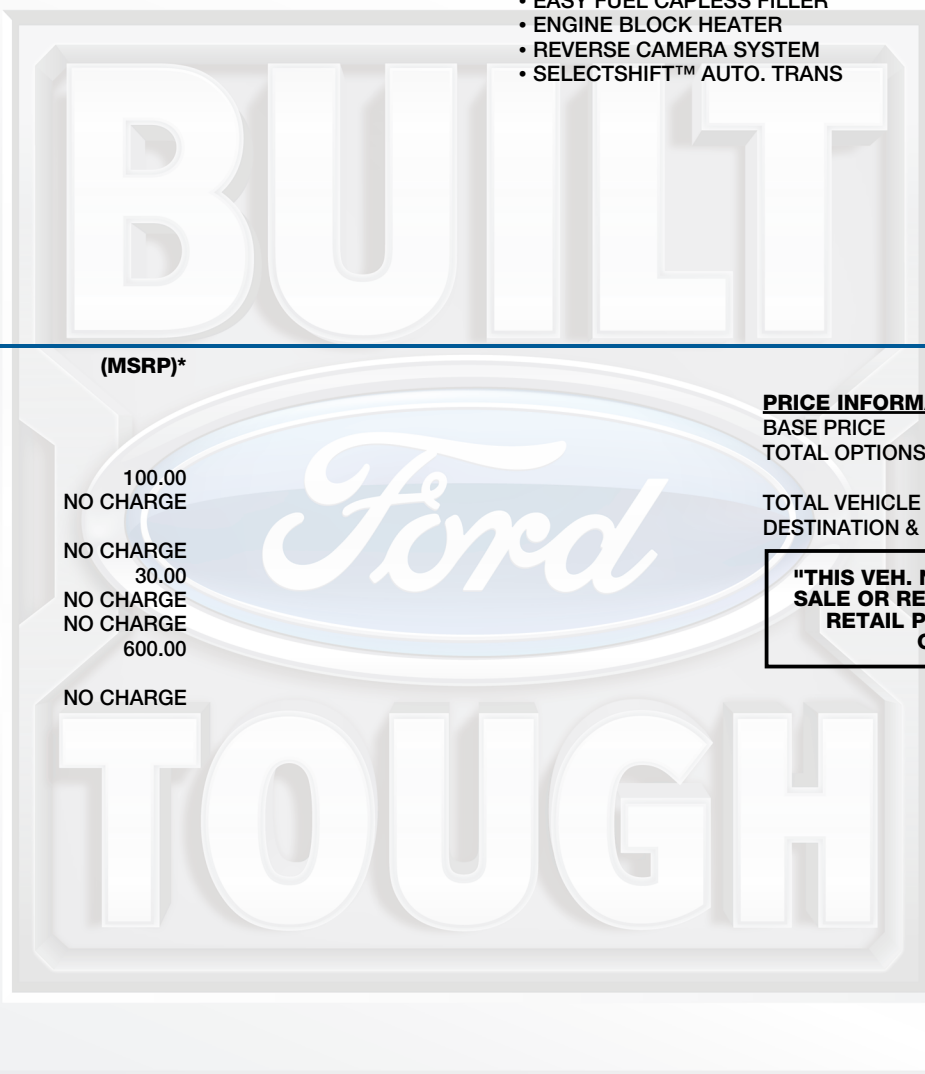

ford.ca

VEHICLE DESCRIPTION

TRANSIT

2024 250 HR CARGO RWD
148" WHEELBASE
3.5L PFDI V6
10-SPEED TRANSMISSION

RK A79236

EXTERIOR OXFORD WHITE
INTERIOR DARK PALAZZO GREY VINYL

STANDARD EQUIPMENT

STANDARD EQUIPMENT INCLUDED AT NO EXTRA CHARGE IN THE BASE PRICE BELOW

EXTERIOR

- DAYTIME RUNNING LIGHTS
- WIPERS, VARIABLE INTERVAL

INTERIOR

- LAMPS, DOME/REAR CARGO
- POWER POINTS

FUNCTIONAL

- A/C, MANUAL FRONT
- ABS, POWER 4-WHEEL DISC
- EASY FUEL CAPLESS FILLER
- ENGINE BLOCK HEATER
- REVERSE CAMERA SYSTEM
- SELECTSHIFT™ AUTO. TRANS

SAFETY/SECURITY

- ADVANCETRAC™/ROLL STABILITY CONTROL
- SECURILOCK ANTI-THEFT SYS
- TIRE PRESSURE MONITOR SYS

WARRANTY

- 3 YR/60,000 KM BASIC
- 5YEAR/100,000 KM POWERTRAIN
- ROADSIDE ASSISTANCE 24 HRS

INCLUDED ON THIS VEHICLE

(MSRP)*

OPTIONAL EQUIPMENT/OTHER

- 2024 MODEL YEAR
- FEDERAL EXCISE TAX
- OXFORD WHITE
- PREFERRED EQUIPMENT PKG.101A
- 4.10 LIMITED SLIP AXLE
- TIE DOWN CARGO HOOKS
- 9150# GVWR PACKAGE
- 50 STATE EMISSIONS
- LOAD AREA PROTECTION PKG
- .VINYL F/R FLOOR COVERING
- E-85 FLEX FUEL CAPABLE

- 100.00
- NO CHARGE
- NO CHARGE
- 30.00
- NO CHARGE
- NO CHARGE
- 600.00
- NO CHARGE
- NO CHARGE

PRICE INFORMATION

BASE PRICE	$61,795.00
TOTAL OPTIONS/OTHER	730.00
TOTAL VEHICLE & OPTIONS/OTHER	62,525.00
DESTINATION & DELIVERY	2,995.00

"THIS VEH. NOT INTENDED FOR SALE OR REGISTRATION IN US" RETAIL PRICES EXCLUDE GST/HST

(MSRP)*

Ask your dealer for the FUEL CONSUMPTION GUIDE or CALL 1-800-387-2000

L/100km NOT APPLICABLE / L/100km NON APPLICABLE

Canada

Demandez le GUIDE DE CONSOMMATION DE CARBURANT à votre concessionnaire ou composez le 1-800-387-2000

**U.S. GOVERNMENT SAFETY RATINGS
COTES DE SÉCURITÉ DU GOUVERNEMENT AMÉRICAIN**

Overall Vehicle Score / Cote globale du véhicule	Not Rated / Non coté	
Frontal Crash / Collision frontale	Driver / Conducteur Passenger / Passager	★★★★
Side Crash / Collision latérale	Front seat / Siège avant Rear seat / Siège arrière	Not Rated / Non coté Not Rated / Non coté
Rollover / Capotage	Not Rated / Non coté	

Star ratings range from 1 to 5 stars (*****), with 5 being the highest. Les cotes varient de 1 à 5 étoiles (*****), 5 étant la cote la plus élevée.

Source: U.S. National Highway Traffic Safety Administration
For more information / Pour de plus amples renseignements
www.safercar.gov

FordPass Connect™

Download the FordPass™ app* and you can:

- **Access Vehicle Control Features**
  - Remotely start, lock and unlock your vehicle.
  - Locate your vehicle and check approximate fuel range.
  - Receive vehicle health alerts.
- **Activate 4G LTE Wi-Fi Hotspot**
  - New vehicles include a 3-month or 3GB data (whichever comes first) Wi-Fi trial.
  - Connect up to ten Wi-Fi-equipped devices.

Ask your sales consultant for more details.

Scan code not operational at this time

FOR PLANT USE ONLY

SOLD TO/VENDU A Meadowvale Ford Sales & Serv 2230 Battleford Road Mississauga ON CAN L5N 3K6	B10 280	RAMP ONE/TERMINAL UN CM61	DEALER NO./CONCESSIONNAIRE B10 280
SHIP TO (IF OTHER THAN SOLD TO) / EXPÉDIER A (SI AUTRE QUE L'ACHETEUR) National Car Rental 297 Leckie Private Ottawa ON	B1 587	RAMP TWO/TERMINAL DEUX	FINAL ASSEMBLY PLANT/USINE DE MONTAGE KANSAS CITY
SHIP THROUGH/EXPÉDIER VIA KANSAS CITY VPC 8250 NE UNGD P163 KANSAS CITY MO	CONVOY	METHOD OF TRANSP./MODE DE TRANSPORT	ITEM #: B1-152A O/T 5 RE072 N RE 2X 415 000403 05 07 24

TOTAL MSRP $65,520.00

* MANUFACTURER'S SUGGESTED RETAIL PRICE = MSRP
* NOTE: THIS PRICE HAS BEEN DEVELOPED AS A GUIDE. DEALERS MAY SELL FOR LESS AND ARE NOT UNDER ANY OBLIGATION TO ACCEPT THIS SUGGESTED RETAIL PRICE.

1FTBR1X82RKA79236