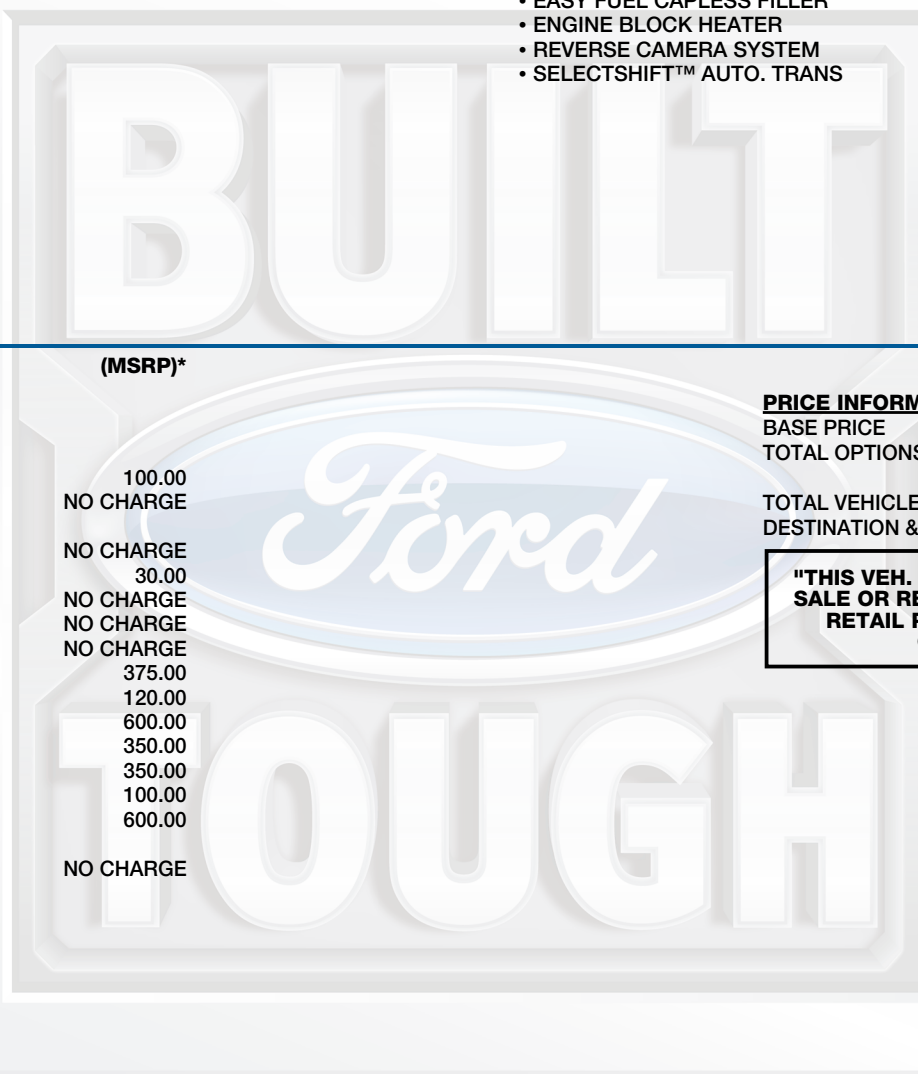

KAN-000879

9-NORMAL, NE, 200879, SF042

8604

120250613 BLEND 3179

CERT CERT CERT TRD RAMP BUMP CAMP BOOK EXFL ROTABATT

030142 1672/5804

1FTBR1C82

SKA84996

NE

BC09

ford.ca

VEHICLE DESCRIPTION

TRANSIT

2025 250 MR CARGO RWD
148" WHEELBASE
3.5L PFDI V6
10-SPEED TRANSMISSION

SK A84996

EXTERIOR OXFORD WHITE
INTERIOR EBONY CLOTH

STANDARD EQUIPMENT

STANDARD EQUIPMENT INCLUDED AT NO EXTRA CHARGE IN THE BASE PRICE BELOW

EXTERIOR

- DAYTIME RUNNING LIGHTS
  WIPERS, VARIABLE INTERVAL

INTERIOR

- LAMPS, DOME/REAR CARGO
  POWER POINTS

FUNCTIONAL

- A/C, MANUAL FRONT
  ABS, POWER 4-WHEEL DISC
  EASY FUEL CAPLESS FILLER
  ENGINE BLOCK HEATER
  REVERSE CAMERA SYSTEM
  SELECTSHIFT™ AUTO. TRANS

SAFETY/SECURITY

- ADVANCETRAC™/ROLL STABILITY CONTROL
  SECURILOCK ANTI-THEFT SYS
  TIRE PRESSURE MONITOR SYS

WARRANTY

- 3 YR/60,000 KM BASIC
  5 YEAR/100,000 KM POWERTRAIN
  ROADSIDE ASSISTANCE 24 HRS

INCLUDED ON THIS VEHICLE

(MSRP)*

OPTIONAL EQUIPMENT/OTHER

Table listing optional equipment and their MSRP values, including 2025 MODEL YEAR, FEDERAL EXCISE TAX, OXFORD WHITE, etc.

PRICE INFORMATION

Table showing price information: BASE PRICE $62,300.00, TOTAL OPTIONS/OTHER 2,625.00, TOTAL VEHICLE & OPTIONS/OTHER DESTINATION & DELIVERY 64,925.00, 2,995.00.

"THIS VEH. NOT INTENDED FOR SALE OR REGISTRATION IN US" RETAIL PRICES EXCLUDE GST/HST

ENERGUIDE

Ask your dealer for the FUEL CONSUMPTION GUIDE or CALL 1-800-387-2000

L/100km NOT APPLICABLE / L/100km NON APPLICABLE

Canada

Demandez le GUIDE DE CONSOMMATION DE CARBURANT à votre concessionnaire ou composez le 1-800-387-2000

U.S. GOVERNMENT SAFETY RATINGS COTES DE SÉCURITÉ DU GOUVERNEMENT AMÉRICAIN

Table of U.S. Government Safety Ratings: Overall Vehicle Score / Cote globale du véhicule (Not Rated / Non coté), Frontal Crash / Collision frontale (4 stars), Side Crash / Collision latérale (Not Rated / Non coté), Rollover / Capotage (Not Rated / Non coté).

Star ratings range from 1 to 5 stars (*****), with 5 being the highest. Les cotes varient de 1 à 5 étoiles (*****), 5 étant la cote la plus élevée.

Source: U.S. National Highway Traffic Safety Administration For more information / Pour de plus amples renseignements www.safercar.gov

FordPass Connect™

Download the FordPass™ app* and you can:

- Access Vehicle Control Features: Remotely start, lock and unlock your vehicle; Locate your vehicle and check approximate fuel range; Receive vehicle health alerts.
  Activate 4G LTE Wi-Fi Hotspot: New vehicles include a 3-month or 3GB data (whichever comes first) Wi-Fi trial; Connect up to ten Wi-Fi-equipped devices.

Ask your sales consultant for more details.

Scan code not operational at this time

FOR PLANT USE ONLY

Table with dealer information: SOLD TO/VENDU A (Ken Knapp Ford Sales Ltd), RAMP ONE/TERMINAL UN (CU58), DEALER NO./CONCESSIONNAIRE (B80 046), SHIP TO (390 Talbot St North), RAMP TWO/TERMINAL DEUX, FINAL ASSEMBLY PLANT/USINE DE MONTAGE (KANSAS CITY), SHIP THROUGH/EXPEDIER VIA (CONVOY), METHOD OF TRANSP/MODE DE TRANSPORT, ITEM #: B8-Z34T O/T 2.

TOTAL MSRP $67,920.00

* MANUFACTURER'S SUGGESTED RETAIL PRICE = MSRP
* NOTE: THIS PRICE HAS BEEN DEVELOPED AS A GUIDE. DEALERS MAY SELL FOR LESS AND ARE NOT UNDER ANY OBLIGATION TO ACCEPT THIS SUGGESTED RETAIL PRICE.

1FTBR1C82SKA84996

Insist on Ford Protect! The only extended service plan fully backed by Ford and honored at every Ford dealership in the US and Canada. See your Ford dealer for additional details, or visit www.ford.ca for more information.

Personalize your vehicle with Ford Custom Accessories. Genuine Ford Accessories are engineered for your vehicle and can be included under the Ford New Vehicle Limited Warranty. Certain conditions, limitations and exclusions apply. See your Dealer for details.

1202506133179