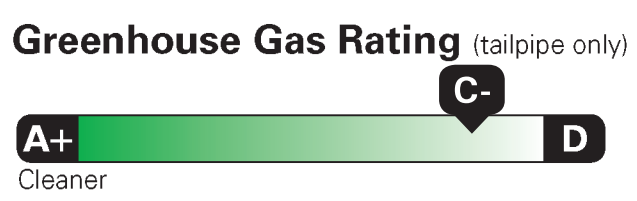

INCLUDED ON THIS VEHICLE	(MSRP)	PRICE INFORMATION	(MSRP)
OPTIONAL EQUIPMENT/OTHER		BASE PRICE	$82,465.00
PREFERRED EQUIPMENT PKG.678A		TOTAL OPTIONS/OTHER	13,955.00
6.7 HI OUTPUT POWER STROKE	3,500.00		
10-SPEED AUTO TORQSHIFT	NO CHARGE	TOTAL VEHICLE & OPTIONS/OTHER	96,420.00
FRONT LICENSE PLATE BRACKET	NO CHARGE	DESTINATION & DELIVERY	2,795.00
CHROME PACKAGE	1,550.00		
FX4 OFF-ROAD PACKAGE	600.00		
.SKID PLATES			
14000# GVWR PACKAGE			
RAPID HEAT SUPPLEMENTAL HEATER	350.00		
ENGINE BLOCK HEATER	250.00		
50 STATE EMISSIONS	NO CHARGE		
CAMPER PACKAGE	160.00		
.HEAVY SERVICE FRONT SUSPENSIO			
SIRIUSXM W/360L (3 MOS TRIAL)			
JACK			
WHEEL WELL LINERS - FRONT	180.00		
SECURICODE KEYLESS KEYPAD	455.00		
410 AMP DUAL ALTERNATOR	NO CHARGE		
TOUGH BED SPRAY IN BEDLINER	625.00		
MAX RECLINE DRIVER PASS SEAT	560.00		
ON-BOARD SCALES & SMART HITCH	650.00		
CONN PKG: 1 YR INCL W/FORD APP			
LARIAT ULTIMATE PACKAGE	2,825.00		
.POWER RUNNING BOARDS			
.TAILGATE STEP			
LARIAT PREMIUM PACKAGE	2,250.00		
.POWER SLIDING REAR WINDOW			

California Air Resources Board **Diesel Vehicle**

Environmental Performance

These ratings are not directly comparable to the U.S. EPA/DOT light-duty vehicle label ratings. For information on how to compare, please see www.arb.ca.gov/ep_label.

Protect the environment. Choose vehicles with **higher ratings**:

Vehicle emissions are a primary contributor to climate change and smog. Ratings are determined by the California Air Resources Board based on this vehicle's measured emissions.