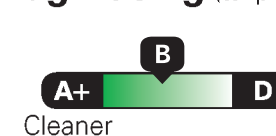

Smog Rating (tailpipe only)

Vehicle emissions are a primary contributor to climate change and smog. Ratings are determined by the California Air Resources Board based on this vehicle's measured emissions.