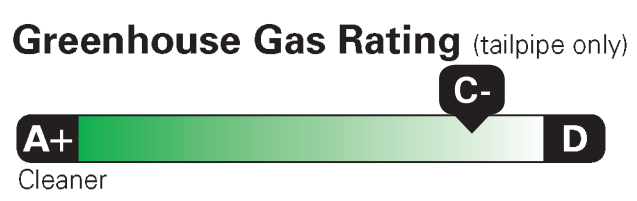

PRICE INFORMATION	(MSRP)
BASE PRICE	$67,340.00
TOTAL OPTIONS/OTHER	20,295.00
TOTAL VEHICLE & OPTIONS/OTHER	87,635.00
DESTINATION & DELIVERY	2,795.00

	RAMP ONE		TOTAL MSRP $90,430.00
	RK34		
	RAMP TWO	RAIL	
		ITEM #:	
		52-7219 O/T 2	
This label is affixed pursuant to the Federal Automobile Information Disclosure Act. Gasoline, License, and Title Fees, State and Local taxes are not included. Dealer installed options or accessories are not included unless listed above.			TD131 N RB 2X 645 002001 04 13 26

California Air Resources Board Diesel Vehicle

Environmental Performance

These ratings are not directly comparable to the U.S. EPA/DOT light-duty vehicle label ratings. For information on how to compare, please see www.arb.ca.gov/ep_label.

Protect the environment. Choose vehicles with **higher ratings**:

Vehicle emissions are a primary contributor to climate change and smog. Ratings are determined by the California Air Resources Board based on this vehicle's measured emissions.