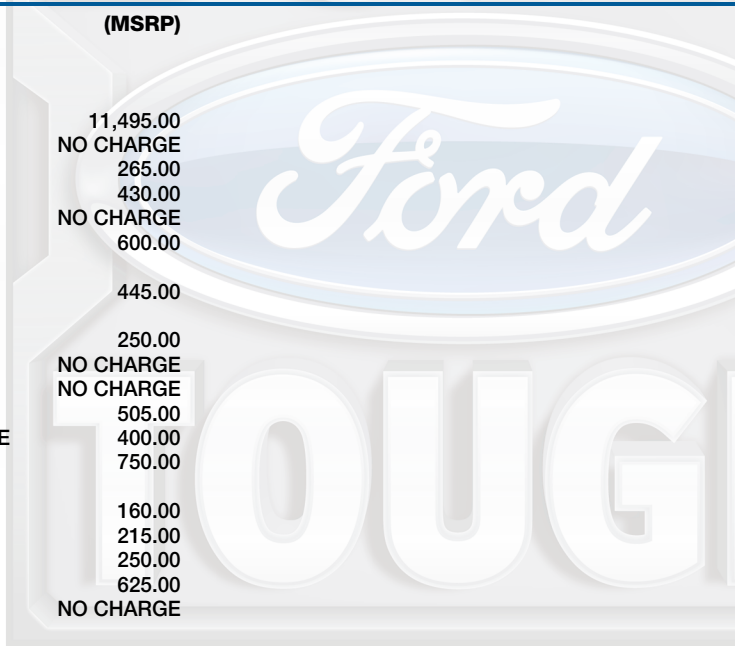

INCLUDED ON THIS VEHICLE

OPTIONAL EQUIPMENT/OTHER	(MSRP)
PREFERRED EQUIPMENT PKG.613A	
6.7L POWER STROKE V8 DIESEL	11,495.00
10-SPEED AUTO TORQSHIFT	NO CHARGE
LT275/70R18E BSW ALL TERRAIN	265.00
3.31 ELECTRONIC-LOCKING AXLE	430.00
FRONT LICENSE PLATE BRACKET	NO CHARGE
FX4 OFF-ROAD PACKAGE	600.00
.SKID PLATES	
PLATFORM RUNNING BOARDS	445.00
12400# GVWR PACKAGE	
ENGINE BLOCK HEATER	250.00
50 STATE EMISSIONS	NO CHARGE
BACKGLASS DEFROST	NO CHARGE
POWER SLIDING REAR WINDOW	505.00
SNOWPLOW PREP/CAMPER PACKAGE	400.00
5TH WHEEL HITCH PREP PACKAGE	750.00
JACK	
LED BOX LIGHTING	160.00
410 AMP DUAL ALTERNATOR	215.00
REMOTE START SYSTEM	250.00
TOUGH BED SPRAY IN BEDLINER	625.00
DUAL BATTERY	NO CHARGE
CONN PKG: 1 YR INCL W/FORD APP	

PRICE INFORMATION

	(MSRP)
BASE PRICE	$58,300.00
TOTAL OPTIONS/OTHER	16,620.00
TOTAL VEHICLE & OPTIONS/OTHER	74,920.00
DESTINATION & DELIVERY	2,795.00

DEALER INSTALLED OPTIONS

SecuriCode Wireless Keyless En	230.00

RAMP ONE	
CY7W	
RAMP TWO	
CONVOY	
ITEM #:	56-1566 O/T 2

TOTAL MSRP $77,715.00

Scan The QR Code to get more details about this vehicle

This label is affixed pursuant to the Federal Automobile Information Disclosure Act. Gasoline, License, and Title Fees, State and Local taxes are not included. Dealer installed options or accessories are not included unless listed above.

TE121 N RB 2X 645 003001 05 12 26

California Air Resources Board

Diesel Vehicle

Environmental Performance

These ratings are not directly comparable to the U.S. EPA/DOT light-duty vehicle label ratings. For information on how to compare, please see www.arb.ca.gov/ep_label.

Protect the environment. Choose vehicles with **higher ratings**:

Greenhouse Gas Rating (tailpipe only)

Smog Rating (tailpipe only)

Vehicle emissions are a primary contributor to climate change and smog. Ratings are determined by the California Air Resources Board based on this vehicle's measured emissions.

Download the Ford app

Connect your Ford with your phone*

Available Remote Features

- Remote Start, Lock and Unlock
- GPS Location
- Vehicle Health Monitoring

Insist on Ford Protect! The only extended service plan fully backed by Ford and honored at every Ford dealership in the U.S., Canada and Mexico. See your Ford dealer or visit www.FordOwner.com.

WARNING: Operating, servicing and maintaining a passenger vehicle, pickup truck, van, or off-road vehicle can expose you to chemicals including engine exhaust, carbon monoxide, phthalates, and lead, which are known to the State of California to cause cancer and birth defects or other reproductive harm. To minimize exposure, avoid breathing exhaust, do not idle the engine except as necessary, service your vehicle in a well-ventilated area and wear gloves or wash your hands frequently when servicing your vehicle. For more information go to www.P65Warnings.ca.gov/passenger-vehicle.

Get Prequalified now at www.ford.com/finance