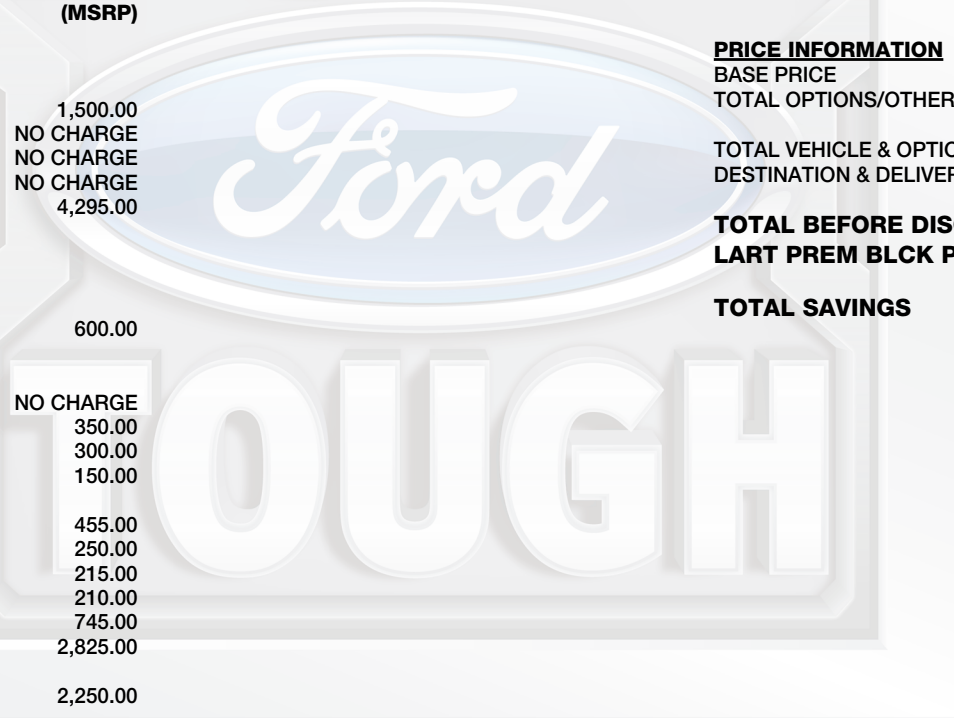

(MSRP)

- 1,500.00
- NO CHARGE
- NO CHARGE
- NO CHARGE
- 4,295.00
- 600.00
- NO CHARGE
- 350.00
- 300.00
- 150.00
- 455.00
- 250.00
- 215.00
- 210.00
- 745.00
- 2,825.00
- 2,250.00

PRICE INFORMATION

BASE PRICE	\$66,840.00
TOTAL OPTIONS/OTHER	14,145.00
TOTAL VEHICLE & OPTIONS/OTHER	80,985.00
DESTINATION & DELIVERY	2,595.00
TOTAL BEFORE DISCOUNTS	83,580.00
LART PREM BLCK PKG DIST	- 550.00
TOTAL SAVINGS	- 550.00