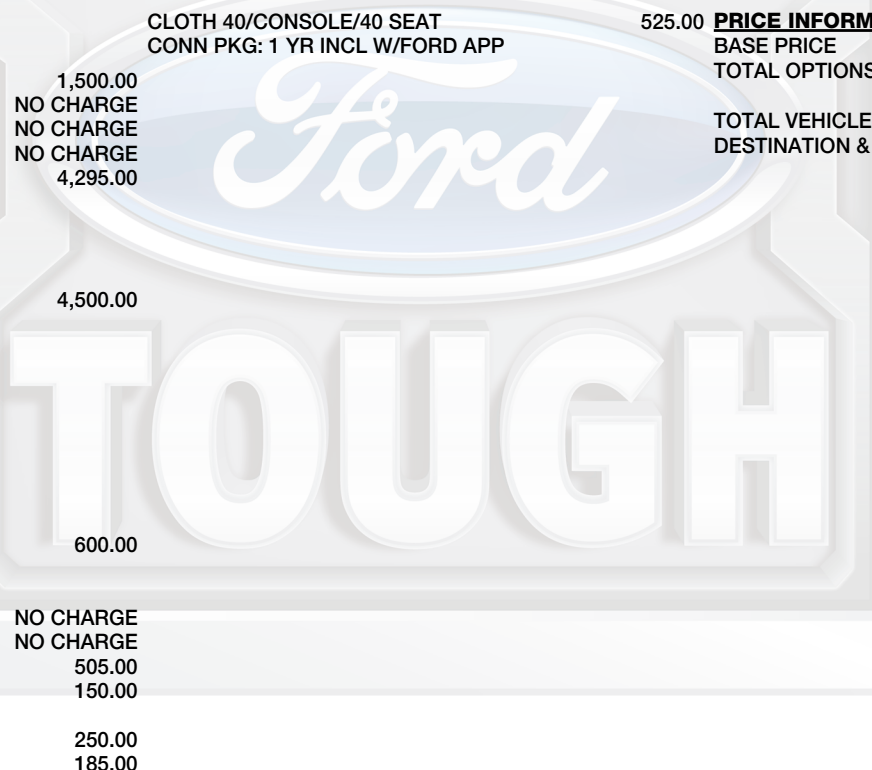

FUNCTIONAL

- 5G MODEM
- FORD APP
- HILL START ASSIST
- MONO BEAM COIL SPRING FRT SUSPENSION W/STAB BAR
- PRE-COLLISION ASSIST W/AEB
- REAR VIEW CAMERA
- REMOTE KEYLESS ENTRY
- SYNC@4

SAFETY/SECURITY

- ADVANCETRAC™ WITH RSC@
- AIRBAGS - SAFETY CANOPY@
- BELT-MINDER CHIME
- DRIVER/PASSENGER AIR BAGS
- SECURE PKG 1 YR INCLUDED
- SOS POST-CRASH ALERT SYS™
- TIRE PRESSURE MONIT SYS

WARRANTY

- 3YR/36,000 BUMPER / BUMPER
- 5YR/60,000 POWERTRAIN
- 5YR/60,000 ROADSIDE ASSIST
- 5YR/100,000 DIESEL ENGINE

INCLUDED ON THIS VEHICLE

OPTIONAL EQUIPMENT/OTHER

- PREFERRED EQUIPMENT PKG.613A
- 7.3L DEVCT NA PFI V8 ENGINE
- 10-SPEED AUTO TORQSHIFT
- 3.73 ELECTRONIC-LOCKING AXLE
- FRONT LICENSE PLATE BRACKET
- BLACK APPEARANCE PACKAGE
- .LT275/65R20E BSW ALL-TERRAIN
- .WHEEL WELL LINERS - REAR
- .HI GLOSS BLACK ALUM WHEELS-20
- .TOUGH BED SPRAY IN BEDLINER
- XLT PREMIUM PACKAGE
- .SIRIUSXM W/360L (3 MOS TRIAL)
- .POWERSCOPE TRAILER TOW MIRROR
- .B&O SOUND SYSTEM
- .BLIS (BLIND SPOT INFO SYSTEM)
- .LED BOX LIGHTING
- .REAR PARKING SENSORS
- .REMOTE START SYSTEM
- .360-DEGREE CAMERA PACKAGE
- .HEATED FRONT SEATS
- FX4 OFF-ROAD PACKAGE
- .SKID PLATES
- 11499# GVWR PACKAGE
- 50 STATE EMISSIONS
- BACKGLASS DEFROST
- POWER SLIDING REAR WINDOW
- ROOF CLEARANCE LIGHTS
- JACK
- UPFITTER SWITCHES
- 250 AMP ALTERNATOR

(MSRP)

(MSRP)

CLOTH 40/CONSOLE/40 SEAT
CONN PKG: 1 YR INCL W/FORD APP

(MSRP)

PRICE INFORMATION

BASE PRICE $58,100.00
TOTAL OPTIONS/OTHER 12,510.00
TOTAL VEHICLE & OPTIONS/OTHER 70,610.00
DESTINATION & DELIVERY 2,795.00

California Air Resources Board

Gasoline Vehicle

Environmental Performance

These ratings are not directly comparable to the U.S. EPA/DOT light-duty vehicle label ratings. For information on how to compare, please see www.arb.ca.gov/ep_label.

Protect the environment. Choose vehicles with **higher ratings**:

Greenhouse Gas Rating (tailpipe only)

Smog Rating (tailpipe only)

Vehicle emissions are a primary contributor to climate change and smog. Ratings are determined by the California Air Resources Board based on this vehicle's measured emissions.

Download the Ford app

Connect your Ford with your phone*

Available Remote Features

- Remote Start, Lock and Unlock
- GPS Location
- Vehicle Health Monitoring

Insist on Ford Protect! The only extended service plan fully backed by Ford and honored at every Ford dealership in the U.S., Canada and Mexico. See your Ford dealer or visit www.FordOwner.com.

Get Prequalified now at www.ford.com/finance

RAMP ONE

CA5R

RAMP TWO

CONVOY

ITEM #:

16-P030 O/T 2

TOTAL MSRP $73,405.00

Scan The QR Code to get more details about this vehicle

This label is affixed pursuant to the Federal Automobile Information Disclosure Act. Gasoline, License, and Title Fees, State and Local taxes are not included. Dealer installed options or accessories are not included unless listed above.

TE261 N RB 2X 650 002939 05 26 26

WARNING: Operating, servicing and maintaining a passenger vehicle, pickup truck, van, or off-road vehicle can expose you to chemicals including engine exhaust, carbon monoxide, phthalates, and lead, which are known to the State of California to cause cancer and birth defects or other reproductive harm. To minimize exposure, avoid breathing exhaust, do not idle the engine except as necessary, service your vehicle in a well-ventilated area and wear gloves or wash your hands frequently when servicing your vehicle. For more information go to www.P65Warnings.ca.gov/passenger-vehicle.