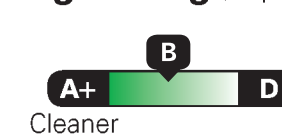

Smog Rating (tailpipe only)

Vehicle emissions are a primary contributor to climate change and smog. Ratings are determined by the California Air Resources Board based on this vehicle's measured emissions.