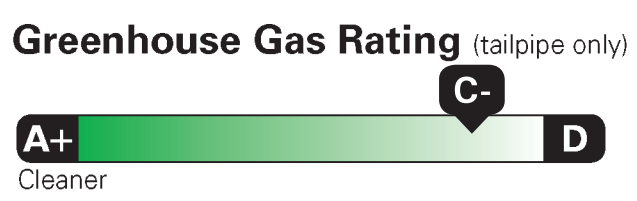

TOUGH

PRICE INFORMATION	(MSRP)
BASE PRICE	$80,465.00
TOTAL OPTIONS/OTHER	21,110.00
TOTAL VEHICLE & OPTIONS/OTHER	101,575.00
DESTINATION & DELIVERY	2,795.00

	RAMP ONE		TOTAL MSRP $104,370.00
	CB2M		
	RAMP TWO	CONVOY	Scan The QR Code to get more details about this vehicle
		ITEM #: 44-P008 O/T 2	
This label is affixed pursuant to the Federal Automobile Information Disclosure Act. Gasoline, License, and Title Fees, State and Local taxes are not included. Dealer installed options or accessories are not included unless listed above.			TD141 N RB 2X 645 004191 04 14 26

California Air Resources Board Diesel Vehicle

Environmental Performance

These ratings are not directly comparable to the U.S. EPA/DOT light-duty vehicle label ratings. For information on how to compare, please see www.arb.ca.gov/ep_label.

Protect the environment. Choose vehicles with **higher ratings**:

Vehicle emissions are a primary contributor to climate change and smog. Ratings are determined by the California Air Resources Board based on this vehicle's measured emissions.