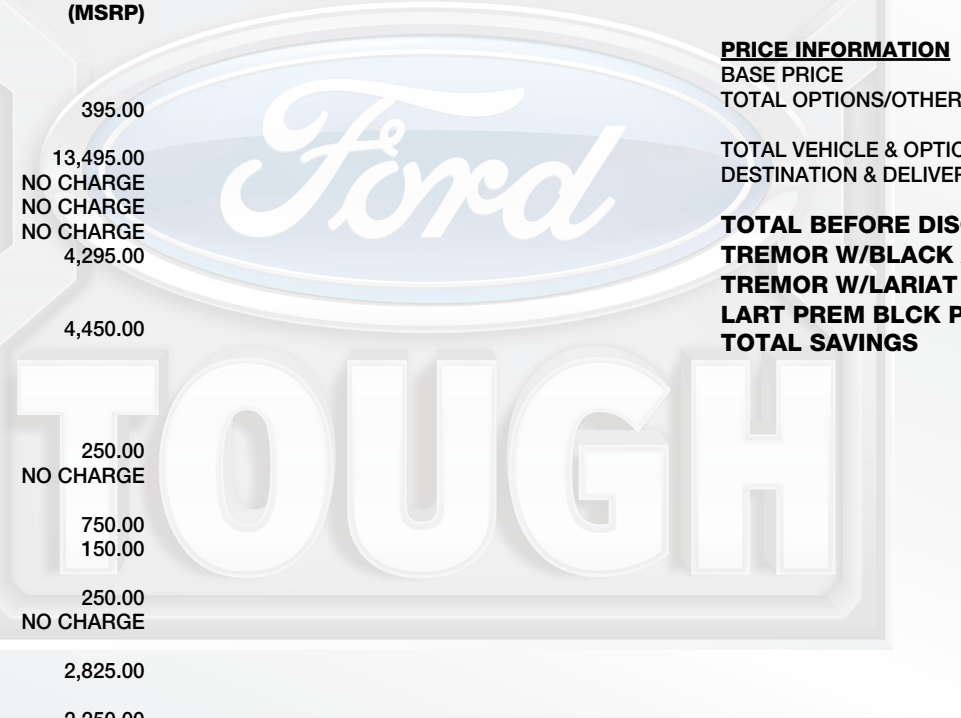

FUNCTIONAL

- 360-DEGREE CAMERA
- 5G MODEM
- B&O SOUND SYSTEM
- BLIS W/CROSS-TRAFFIC ALERT
- ELECTROCHROMIC MIRROR
- FORD APP
- INTELLIGENT ACCESS W/PUSH BUTTON START
- MONO BEAM COIL SPRING FRT SUSPENSION W/STAB BAR
- PRE-COLLISION ASSIST W/AEB
- REAR PARKING SENSORS
- REVERSE BRAKE ASSIST
- SYNC@4 W/12" SCREEN

SAFETY/SECURITY

- ADVANCETRAC™ WITH RSC®
- AIRBAGS - SAFETY CANOPY®
- BELT-MINDER CHIME
- DRIVER/PASSENGER AIR BAGS
- LED CTR HIGH MNT STOP LAMP
- SECURE PKG 1 YR INCLUDED
- SOS POST-CRASH ALERT SYSTM™
- TIRE PRESSURE MONIT SYS

WARRANTY

- 3YR/36,000 BUMPER / BUMPER
- 5YR/60,000 POWERTRAIN
- 5YR/60,000 ROADSIDE ASSIST
- 5YR/100,000 DIESEL ENGINE

INCLUDED ON THIS VEHICLE

OPTIONAL EQUIPMENT/OTHER

- 2026 MODEL YEAR
- AVALANCHE
- PREFERRED EQUIPMENT PKG.618A
- 6.7 HI OUTPUT POWER STROKE
- 10-SPEED AUTO TORQSHIFT
- 3.55 ELECTRONIC-LOCKING AXLE
- FRONT LICENSE PLATE BRACKET
- BLACK APPEARANCE PACKAGE
- .WHEEL WELL LINERS - REAR
- .TOUGH BED SPRAY IN BEDLINER
- TREMOR OFF-ROAD PACKAGE
- .35" OFF ROAD LT285/75R18E AT .SKID PLATES
- .MACHINED AND PAINT ALUM-18"WH
- 12000# GVWR PACKAGE
- ENGINE BLOCK HEATER
- 50 STATE EMISSIONS
- SIRIUSXM W/360L (3 MOS TRIAL)
- 5TH WHEEL HITCH PREP PACKAGE
- ROOF CLEARANCE LIGHTS
- JACK
- UPFITTER SWITCHES
- DUAL BATTERY
- CONN PKG: 1 YR INCL W/FORD APP
- LARIAT ULTIMATE PACKAGE
- .TAILGATE STEP
- LARIAT PREMIUM PACKAGE
- .POWER SLIDING REAR WINDOW

(MSRP)

PRICE INFORMATION

BASE PRICE	$67,140.00
TOTAL OPTIONS/OTHER	29,110.00
TOTAL VEHICLE & OPTIONS/OTHER	96,250.00
DESTINATION & DELIVERY	2,795.00
TOTAL BEFORE DISCOUNTS	99,045.00
TREMOR W/BLACK APPRNC	- 570.00
TREMOR W/LARIAT PREM	- 570.00
LART PREM BLCK PKG DIST	- 550.00
TOTAL SAVINGS	- 1,690.00

(MSRP)

California Air Resources Board

Diesel Vehicle

Environmental Performance

These ratings are not directly comparable to the U.S. EPA/DOT light-duty vehicle label ratings. For information on how to compare, please see www.arb.ca.gov/ep_label.

Protect the environment. Choose vehicles with **higher ratings**:

Greenhouse Gas Rating (tailpipe only)

Smog Rating (tailpipe only)

Vehicle emissions are a primary contributor to climate change and smog. Ratings are determined by the California Air Resources Board based on this vehicle's measured emissions.

Download the Ford app

Connect your Ford with your phone*

Available Remote Features

- Remote Start, Lock and Unlock
- GPS Location
- Vehicle Health Monitoring

Insist on Ford Protect! The only extended service plan fully backed by Ford and honored at every Ford dealership in the U.S., Canada and Mexico. See your Ford dealer or visit www.FordOwner.com.

Get Prequalified now at www.ford.com/finance

RAMP ONE

CA1K

RAMP TWO

CONVOY

ITEM #:

47-M831 O/T 2

TOTAL MSRP $97,355.00

Scan The QR Code to get more details about this vehicle

This label is affixed pursuant to the Federal Automobile Information Disclosure Act. Gasoline, License, and Title Fees, State and Local taxes are not included. Dealer installed options or accessories are not included unless listed above.

TF021 N RB 2X 650 002305 06 02 26

WARNING: Operating, servicing and maintaining a passenger vehicle, pickup truck, van, or off-road vehicle can expose you to chemicals including engine exhaust, carbon monoxide, phthalates, and lead, which are known to the State of California to cause cancer and birth defects or other reproductive harm. To minimize exposure, avoid breathing exhaust, do not idle the engine except as necessary, service your vehicle in a well-ventilated area and wear gloves or wash your hands frequently when servicing your vehicle. For more information go to www.P65Warnings.ca.gov/passenger-vehicle.