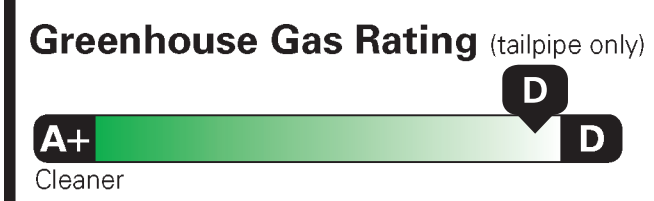

RAMP ONE		TOTAL MSRP $63,585.00
	CB2M		
	RAMP TWO	CONVOY	Scan The QR Code to get more details about this vehicle
		ITEM #: 44-F177 O/T 2	
This label is affixed pursuant to the Federal Automobile Information Disclosure Act. Gasoline, License, and Title Fees, State and Local taxes are not included. Dealer installed options or accessories are not included unless listed above.			B167 R 6B 2X 645 000408 05 29 26

California Air Resources Board **Gasoline Vehicle**

Environmental Performance

These ratings are not directly comparable to the U.S. EPA/DOT light-duty vehicle label ratings. For information on how to compare, please see www.arb.ca.gov/ep_label.

Protect the environment. Choose vehicles with **higher ratings**:

Vehicle emissions are a primary contributor to climate change and smog. Ratings are determined by the California Air Resources Board based on this vehicle's measured emissions.