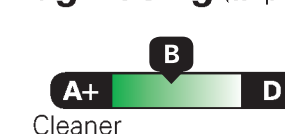

Smog Rating (tailpipe only)

Vehicle emissions are a primary contributor to climate change and smog. Ratings are determined by the California Air Resources Board based on this vehicle's measured emissions.