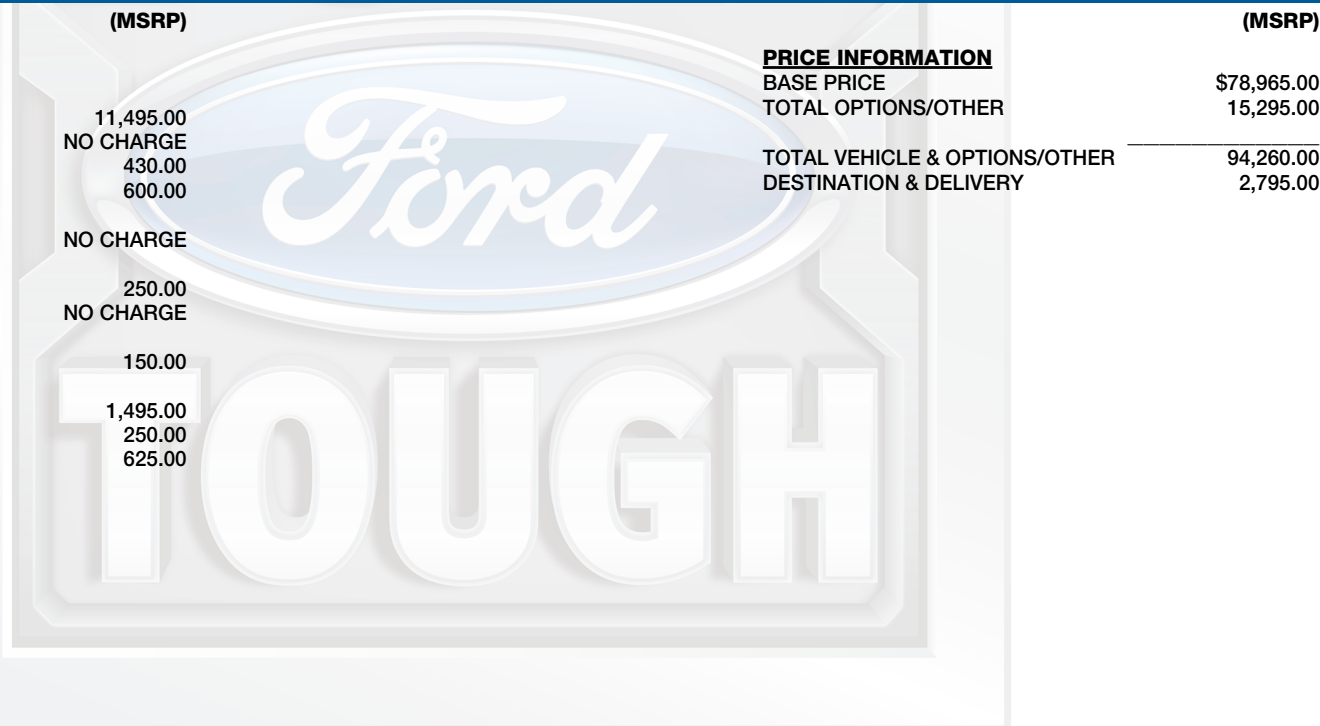

FUNCTIONAL

- 360-DEGREE CAMERA
- 5G MODEM
- B&O UNLEASHED SOUND SYSTEM
- FORD APP
- FORD CO-PILOT360@ASSIST2.0
- INTELLIGENT ACCESS W/PUSH BUTTON START
- MONO BEAM COIL SPRING FRT SUSPENSION W/STAB BAR
- ONBOARD SCALE/SMART HITCH
- REAR PARKING SENSORS
- REVERSE BRAKE ASSIST
- SYNC@4 W/12" SCREEN
- WIRELESS CHARGING PAD

SAFETY/SECURITY

- ADVANCETRAC™ WITH RSC®
- AIRBAGS - SAFETY CANOPY®
- BELT-MINDER CHIME
- DRIVER/PASSENGER AIR BAGS
- LED CTR HIGH MNT STOP LAMP
- SECURE PKG 1 YR INCLUDED
- SOS POST-CRASH ALERT SYSTM™
- TIRE PRESSURE MONIT SYS

WARRANTY

- 3YR/36,000 BUMPER / BUMPER
- 5YR/60,000 POWERTRAIN
- 5YR/60,000 ROADSIDE ASSIST
- 5YR/100,000 DIESEL ENGINE

INCLUDED ON THIS VEHICLE

OPTIONAL EQUIPMENT/OTHER

- PREFERRED EQUIPMENT PKG.703A
- 6.7L POWER STROKE V8 DIESEL
- 10-SPEED AUTO TORQSHIFT
- 3.31 ELECTRONIC-LOCKING AXLE
- FX4 OFF-ROAD PACKAGE
- .SKID PLATES
- POWER RUNNING BOARDS
- 10600# GVWR PACKAGE
- ENGINE BLOCK HEATER
- 50 STATE EMISSIONS
- SIRIUSXM W/360L (3 MOS TRIAL)
- ROOF CLEARANCE LIGHTS
- JACK
- MOONROOF POWER-TWIN PANEL
- UPFITTER SWITCHES
- TOUGH BED SPRAY IN BEDLINER
- CONN PKG: 1 YR INCL W/FORD APP

(MSRP)

11,495.00
NO CHARGE
430.00
600.00
NO CHARGE
NO CHARGE
250.00
NO CHARGE
150.00
1,495.00
250.00
625.00

PRICE INFORMATION

BASE PRICE $78,965.00
TOTAL OPTIONS/OTHER 15,295.00
TOTAL VEHICLE & OPTIONS/OTHER 94,260.00
DESTINATION & DELIVERY 2,795.00

(MSRP)

RAMP ONE

CB2M

RAMP TWO

CONVOY

ITEM #:

44-6074 O/T 2

TOTAL MSRP $97,055.00

Scan The QR Code to get more details about this vehicle

This label is affixed pursuant to the Federal Automobile Information Disclosure Act. Gasoline, License, and Title Fees, State and Local taxes are not included. Dealer installed options or accessories are not included unless listed above.

TE271 N RB 2X 650 002159 05 27 26

California Air Resources Board

Diesel Vehicle

Environmental Performance

These ratings are not directly comparable to the U.S. EPA/DOT light-duty vehicle label ratings. For information on how to compare, please see www.arb.ca.gov/ep_label.

Protect the environment. Choose vehicles with **higher ratings**:

Greenhouse Gas Rating (tailpipe only)

Smog Rating (tailpipe only)

Vehicle emissions are a primary contributor to climate change and smog. Ratings are determined by the California Air Resources Board based on this vehicle's measured emissions.

Download the Ford app
Connect your Ford with your phone*

Available Remote Features

- Remote Start, Lock and Unlock
- GPS Location
- Vehicle Health Monitoring

Insist on Ford Protect! The only extended service plan fully backed by Ford and honored at every Ford dealership in the U.S., Canada and Mexico. See your Ford dealer or visit www.FordOwner.com.

WARNING: Operating, servicing and maintaining a passenger vehicle, pickup truck, van, or off-road vehicle can expose you to chemicals including engine exhaust, carbon monoxide, phthalates, and lead, which are known to the State of California to cause cancer and birth defects or other reproductive harm. To minimize exposure, avoid breathing exhaust, do not idle the engine except as necessary, service your vehicle in a well-ventilated area and wear gloves or wash your hands frequently when servicing your vehicle. For more information go to www.P65Warnings.ca.gov/passenger-vehicle.

Get Prequalified now at www.ford.com/finance