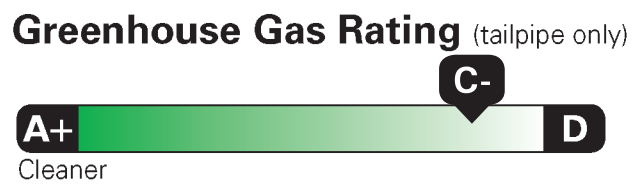

Table with columns: RAMP ONE (RAK1), RAMP TWO, RAIL (ITEM #: 23-6653 O/T 2), TOTAL MSRP $97,885.00, and a QR code to get more details about the vehicle. Includes a disclaimer: 'This label is affixed pursuant to the Federal Automobile Information Disclosure Act. Gasoline, License, and Title Fees, State and Local taxes are not included. Dealer installed options or accessories are not included unless listed above.'

California Air Resources Board Diesel Vehicle

Environmental Performance

These ratings are not directly comparable to the U.S. EPA/DOT light-duty vehicle label ratings. For information on how to compare, please see www.arb.ca.gov/ep_label.

Protect the environment. Choose vehicles with higher ratings:

Vehicle emissions are a primary contributor to climate change and smog. Ratings are determined by the California Air Resources Board based on this vehicle's measured emissions.