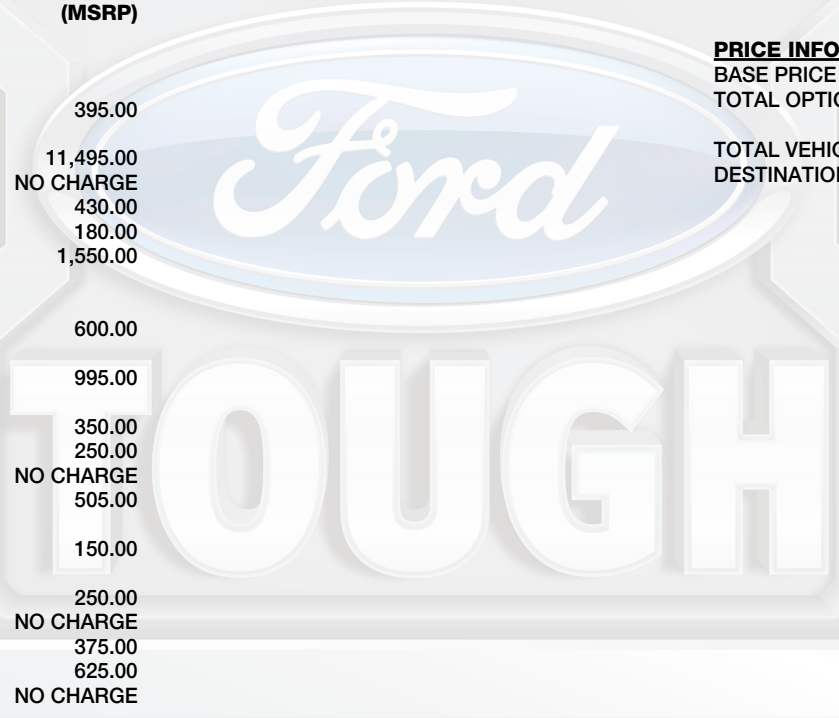

FUNCTIONAL

- 360-DEGREE CAMERA
- 5G MODEM
- B&O SOUND SYSTEM
- BLIS W/CROSS-TRAFFIC ALERT
- ELECTROCHROMIC MIRROR
- FORD APP
- INTELLIGENT ACCESS W/PUSH BUTTON START
- MONO BEAM COIL SPRING FRT SUSPENSION W/STAB BAR
- PRE-COLLISION ASSIST W/AEB
- REAR PARKING SENSORS
- REVERSE BRAKE ASSIST
- SYNC@4 W/EVR & 12" SCREEN

SAFETY/SECURITY

- ADVANCETRAC™ WITH RSC®
- AIRBAGS - SAFETY CANOPY®
- BELT-MINDER CHIME
- DRIVER/PASSENGER AIR BAGS
- LED CTR HIGH MNT STOP LAMP
- SECURE PKG 1 YR INCLUDED
- SOS POST-CRASH ALERT SYSTM™
- TIRE PRESSURE MONIT SYS

WARRANTY

- 3YR/36,000 BUMPER / BUMPER
- 5YR/60,000 POWERTRAIN
- 5YR/60,000 ROADSIDE ASSIST
- 5YR/100,000 DIESEL ENGINE

INCLUDED ON THIS VEHICLE

OPTIONAL EQUIPMENT/OTHER

- 2026 MODEL YEAR
- AVALANCHE
- PREFERRED EQUIPMENT PKG.608A
- 6.7L POWER STROKE V8 DIESEL
- 10-SPEED AUTO TORQSHIFT
- 3.31 ELECTRONIC-LOCKING AXLE
- ALL WEATHER MATS W/O CARPT MAT
- CHROME PACKAGE
- .LT275/65R20E BSW ALL-TERRAIN
- .CHROME PVD ALUMINUM WHEELS-20
- FX4 OFF-ROAD PACKAGE
- .SKID PLATES
- POWER RUNNING BOARDS
- 10600# GVWR PACKAGE
- RAPID HEAT SUPPLEMENTAL HEATER
- ENGINE BLOCK HEATER
- 50 STATE EMISSIONS
- POWER SLIDING REAR WINDOW
- SIRIUSXM W/360L (3 MOS TRIAL)
- ROOF CLEARANCE LIGHTS
- JACK
- UPFITTER SWITCHES
- 410 AMP DUAL ALTERNATOR
- TAILGATE STEP
- TOUGH BED SPRAY IN BEDLINER
- DUAL BATTERY
- CONN PKG: 1 YR INCL W/FORD APP

(MSRP)

PRICE INFORMATION

BASE PRICE	$65,840.00
TOTAL OPTIONS/OTHER	18,150.00
TOTAL VEHICLE & OPTIONS/OTHER	83,990.00
DESTINATION & DELIVERY	2,795.00

(MSRP)

RAMP ONE	RAK1	RAIL
RAMP TWO	ITEM #:	23-B761 O/T 2

TOTAL MSRP $86,785.00

Scan The QR Code to get more details about this vehicle

This label is affixed pursuant to the Federal Automobile Information Disclosure Act. Gasoline, License, and Title Fees, State and Local taxes are not included. Dealer installed options or accessories are not included unless listed above.

TD141 N RB 2X 645 002658 04 14 26

California Air Resources Board

Diesel Vehicle

Environmental Performance

These ratings are not directly comparable to the U.S. EPA/DOT light-duty vehicle label ratings. For information on how to compare, please see www.arb.ca.gov/ep_label.

Protect the environment. Choose vehicles with **higher ratings**:

Greenhouse Gas Rating (tailpipe only)

Smog Rating (tailpipe only)

Vehicle emissions are a primary contributor to climate change and smog. Ratings are determined by the California Air Resources Board based on this vehicle's measured emissions.

Download the Ford app
Connect your Ford with your phone*

Available Remote Features

- Remote Start, Lock and Unlock
- GPS Location
- Vehicle Health Monitoring

Insist on Ford Protect! The only extended service plan fully backed by Ford and honored at every Ford dealership in the U.S., Canada and Mexico. See your Ford dealer or visit www.FordOwner.com.

WARNING: Operating, servicing and maintaining a passenger vehicle, pickup truck, van, or off-road vehicle can expose you to chemicals including engine exhaust, carbon monoxide, phthalates, and lead, which are known to the State of California to cause cancer and birth defects or other reproductive harm. To minimize exposure, avoid breathing exhaust, do not idle the engine except as necessary, service your vehicle in a well-ventilated area and wear gloves or wash your hands frequently when servicing your vehicle. For more information go to www.P65Warnings.ca.gov/passenger-vehicle.

Get Prequalified now at www.ford.com/finance