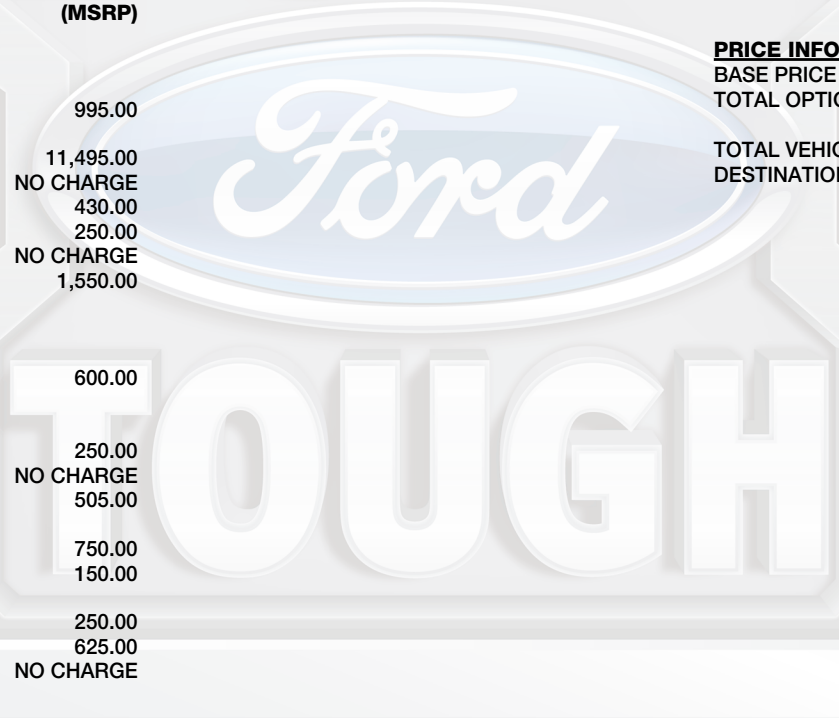

FUNCTIONAL

- 360-DEGREE CAMERA
- 5G MODEM
- B&O SOUND SYSTEM
- BLIS W/CROSS-TRAFFIC ALERT
- ELECTROCHROMIC MIRROR
- FORD APP
- INTELLIGENT ACCESS W/PUSH BUTTON START
- MONO BEAM COIL SPRING FRT SUSPENSION W/STAB BAR
- PRE-COLLISION ASSIST W/AEB
- REAR PARKING SENSORS
- REVERSE BRAKE ASSIST
- SYNC@4 W/12" SCREEN

SAFETY/SECURITY

- ADVANCETRAC™ WITH RSC®
- AIRBAGS - SAFETY CANOPY®
- BELT-MINDER CHIME
- DRIVER/PASSENGER AIR BAGS
- LED CTR HIGH MNT STOP LAMP
- SECURE PKG 1 YR INCLUDED
- SOS POST-CRASH ALERT SYSTM™
- TIRE PRESSURE MONIT SYS

WARRANTY

- 3YR/36,000 BUMPER / BUMPER
- 5YR/60,000 POWERTRAIN
- 5YR/60,000 ROADSIDE ASSIST
- 5YR/100,000 DIESEL ENGINE

INCLUDED ON THIS VEHICLE

OPTIONAL EQUIPMENT/OTHER

- 2026 MODEL YEAR
- STAR WHITE
- PREFERRED EQUIPMENT PKG.608A
- 6.7L POWER STROKE V8 DIESEL
- 10-SPEED AUTO TORQSHIFT
- 3.31 ELECTRONIC-LOCKING AXLE
- GOOSENECK HITCH KIT
- FRONT LICENSE PLATE BRACKET
- CHROME PACKAGE
- .LT275/65R20E BSW ALL-TERRAIN
- .6" ANGULAR BRHT ANDZD STEP BA
- .CHROME PVD ALUMINUM WHEELS-20
- FX4 OFF-ROAD PACKAGE
- .SKID PLATES
- 10600# GVWR PACKAGE
- ENGINE BLOCK HEATER
- 50 STATE EMISSIONS
- POWER SLIDING REAR WINDOW
- SIRIUSXM W/360L (3 MOS TRIAL)
- 5TH WHEEL HITCH PREP PACKAGE
- ROOF CLEARANCE LIGHTS
- JACK
- UPFITTER SWITCHES
- TOUGH BED SPRAY IN BEDLINER
- DUAL BATTERY
- CONN PKG: 1 YR INCL W/FORD APP

(MSRP)

PRICE INFORMATION

BASE PRICE	$65,840.00
TOTAL OPTIONS/OTHER	17,850.00
TOTAL VEHICLE & OPTIONS/OTHER	83,690.00
DESTINATION & DELIVERY	2,795.00

(MSRP)

RAMP ONE	CM6P	
RAMP TWO		CONVOY
	ITEM #:	53-2443 O/T 1

TOTAL MSRP $86,485.00

Scan The QR Code to get more details about this vehicle

This label is affixed pursuant to the Federal Automobile Information Disclosure Act. Gasoline, License, and Title Fees, State and Local taxes are not included. Dealer installed options or accessories are not included unless listed above.

SPECIAL ORDER
TD211 N RB 2X 645 003423 04 21 26

California Air Resources Board

Diesel Vehicle

Environmental Performance

These ratings are not directly comparable to the U.S. EPA/DOT light-duty vehicle label ratings. For information on how to compare, please see www.arb.ca.gov/ep_label.

Protect the environment. Choose vehicles with **higher ratings**:

Greenhouse Gas Rating (tailpipe only)

Smog Rating (tailpipe only)

Vehicle emissions are a primary contributor to climate change and smog. Ratings are determined by the California Air Resources Board based on this vehicle's measured emissions.

Download the Ford app
Connect your Ford with your phone*

Available Remote Features

- Remote Start, Lock and Unlock
- GPS Location
- Vehicle Health Monitoring

Insist on Ford Protect! The only extended service plan fully backed by Ford and honored at every Ford dealership in the U.S., Canada and Mexico. See your Ford dealer or visit www.FordOwner.com.

WARNING: Operating, servicing and maintaining a passenger vehicle, pickup truck, van, or off-road vehicle can expose you to chemicals including engine exhaust, carbon monoxide, phthalates, and lead, which are known to the State of California to cause cancer and birth defects or other reproductive harm. To minimize exposure, avoid breathing exhaust, do not idle the engine except as necessary, service your vehicle in a well-ventilated area and wear gloves or wash your hands frequently when servicing your vehicle. For more information go to www.P65Warnings.ca.gov/passenger-vehicle.

Credit

Get Prequalified now at www.ford.com/finance