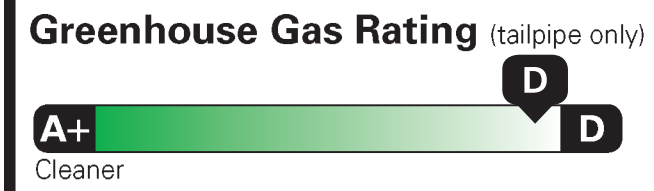

(MSRP)	(MSRP)
1,500.00	$56,800.00
NO CHARGE	TOTAL OPTIONS/OTHER 9,590.00
NO CHARGE	TOTAL VEHICLE & OPTIONS/OTHER 66,390.00
NO CHARGE	DESTINATION & DELIVERY 2,795.00
4,450.00	
NO CHARGE	
NO CHARGE	
505.00	
NO CHARGE	
150.00	
250.00	
185.00	
250.00	
625.00	
1,150.00	
525.00	

	RAMP ONE		TOTAL MSRP $69,185.00
	RA5M		
	RAMP TWO	RAIL	Scan The QR Code to get more details about this vehicle
		ITEM #: 48-F034 O/T 2	
This label is affixed pursuant to the Federal Automobile Information Disclosure Act. Gasoline, License, and Title Fees, State and Local taxes are not included. Dealer installed options or accessories are not included unless listed above.			B144 A 7BX X 645 000363 04 28 26

California Air Resources Board Gasoline Vehicle

Environmental Performance

These ratings are not directly comparable to the U.S. EPA/DOT light-duty vehicle label ratings. For information on how to compare, please see www.arb.ca.gov/ep_label.

Protect the environment. Choose vehicles with **higher ratings**:

Vehicle emissions are a primary contributor to climate change and smog. Ratings are determined by the California Air Resources Board based on this vehicle's measured emissions.