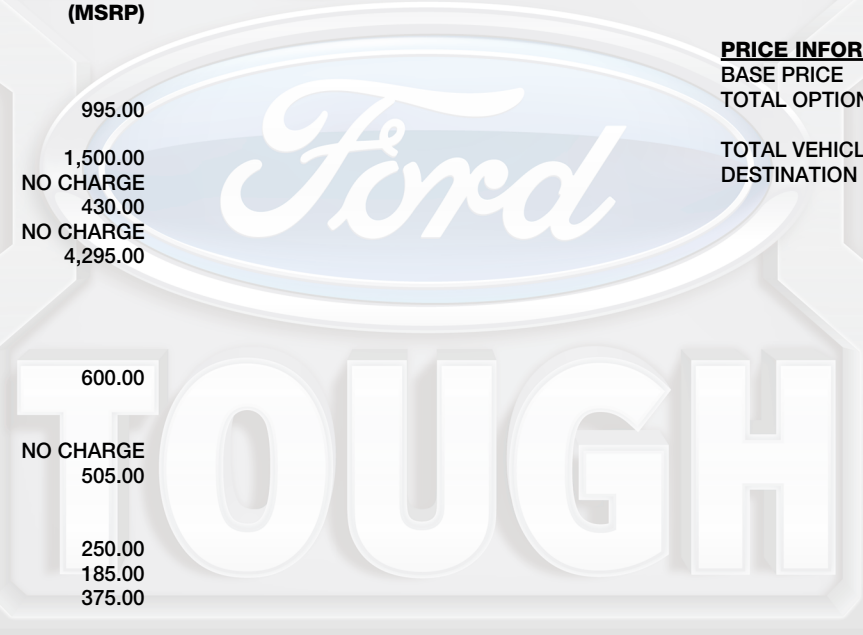

FUNCTIONAL

- 360-DEGREE CAMERA
- 5G MODEM
- B&O SOUND SYSTEM
- BLIS W/CROSS-TRAFFIC ALERT
- ELECTROCHROMIC MIRROR
- FORD APP
- INTELLIGENT ACCESS W/PUSH BUTTON START
- MONO BEAM COIL SPRING FRT SUSPENSION W/STAB BAR
- PRE-COLLISION ASSIST W/AEB
- REAR PARKING SENSORS
- REVERSE BRAKE ASSIST
- SYNC@4 W/12" SCREEN

SAFETY/SECURITY

- ADVANCETRAC™ WITH RSC®
- AIRBAGS - SAFETY CANOPY®
- BELT-MINDER CHIME
- DRIVER/PASSENGER AIR BAGS
- LED CTR HIGH MNT STOP LAMP
- SECURE PKG 1 YR INCLUDED
- SOS POST-CRASH ALERT SYSTM™
- TIRE PRESSURE MONIT SYS

WARRANTY

- 3YR/36,000 BUMPER / BUMPER
- 5YR/60,000 POWERTRAIN
- 5YR/60,000 ROADSIDE ASSIST
- 5YR/100,000 DIESEL ENGINE

INCLUDED ON THIS VEHICLE

OPTIONAL EQUIPMENT/OTHER

- 2026 MODEL YEAR
- STAR WHITE
- PREFERRED EQUIPMENT PKG.608A
- 7.3L DEVCT NA PFI V8 ENGINE
- 10-SPEED AUTO TORQSHIFT-G
- 3.73 ELECTRONIC-LOCKING AXLE
- FRONT LICENSE PLATE BRACKET
- BLACK APPEARANCE PACKAGE
- .LT275/65R20E BSW ALL-TERRAIN .WHEEL WELL LINERS - REAR
- .HI GLOSS BLACK ALUM WHEELS-20
- .TOUGH BED SPRAY IN BEDLINER
- FX4 OFF-ROAD PACKAGE
- .SKID PLATES
- 10500# GVWR PACKAGE
- 50 STATE EMISSIONS
- POWER SLIDING REAR WINDOW
- SIRIUSXM W/360L (3 MOS TRIAL)
- JACK
- UPFITTER SWITCHES
- 250 AMP ALTERNATOR
- TAILGATE STEP
- CONN PKG: 1 YR INCL W/FORD APP

(MSRP)

995.00
1,500.00
NO CHARGE
430.00
NO CHARGE
4,295.00

600.00
NO CHARGE
505.00
250.00
185.00
375.00

DEALER INSTALLED OPTIONS

Roadside Assistance Kit - With 80.00

PRICE INFORMATION

BASE PRICE	$65,840.00
TOTAL OPTIONS/OTHER	9,215.00
TOTAL VEHICLE & OPTIONS/OTHER	75,055.00
DESTINATION & DELIVERY	2,795.00

California Air Resources Board

Gasoline Vehicle

Environmental Performance

These ratings are not directly comparable to the U.S. EPA/DOT light-duty vehicle label ratings. For information on how to compare, please see www.arb.ca.gov/ep_label.

Protect the environment. Choose vehicles with **higher ratings**:

Greenhouse Gas Rating (tailpipe only)

Smog Rating (tailpipe only)

Vehicle emissions are a primary contributor to climate change and smog. Ratings are determined by the California Air Resources Board based on this vehicle's measured emissions.

Download the Ford app

Connect your Ford with your phone*

Available Remote Features

- Remote Start, Lock and Unlock
- GPS Location
- Vehicle Health Monitoring

Insist on Ford Protect! The only extended service plan fully backed by Ford and honored at every Ford dealership in the U.S., Canada and Mexico. See your Ford dealer or visit www.FordOwner.com.

1FT8W2BN2TEE94343

TOTAL MSRP $77,850.00

Scan The QR Code to get more details about this vehicle

RAMP ONE

RA4F

RAMP TWO

RAIL

ITEM #:

21-D266 O/T 2

This label is affixed pursuant to the Federal Automobile Information Disclosure Act. Gasoline, License, and Title Fees, State and Local taxes are not included. Dealer installed options or accessories are not included unless listed above.

TE281 N RB 2X 650 002475 05 28 26

WARNING: Operating, servicing and maintaining a passenger vehicle, pickup truck, van, or off-road vehicle can expose you to chemicals including engine exhaust, carbon monoxide, phthalates, and lead, which are known to the State of California to cause cancer and birth defects or other reproductive harm. To minimize exposure, avoid breathing exhaust, do not idle the engine except as necessary, service your vehicle in a well-ventilated area and wear gloves or wash your hands frequently when servicing your vehicle. For more information go to www.P65Warnings.ca.gov/passenger-vehicle.

Get Prequalified now at www.ford.com/finance