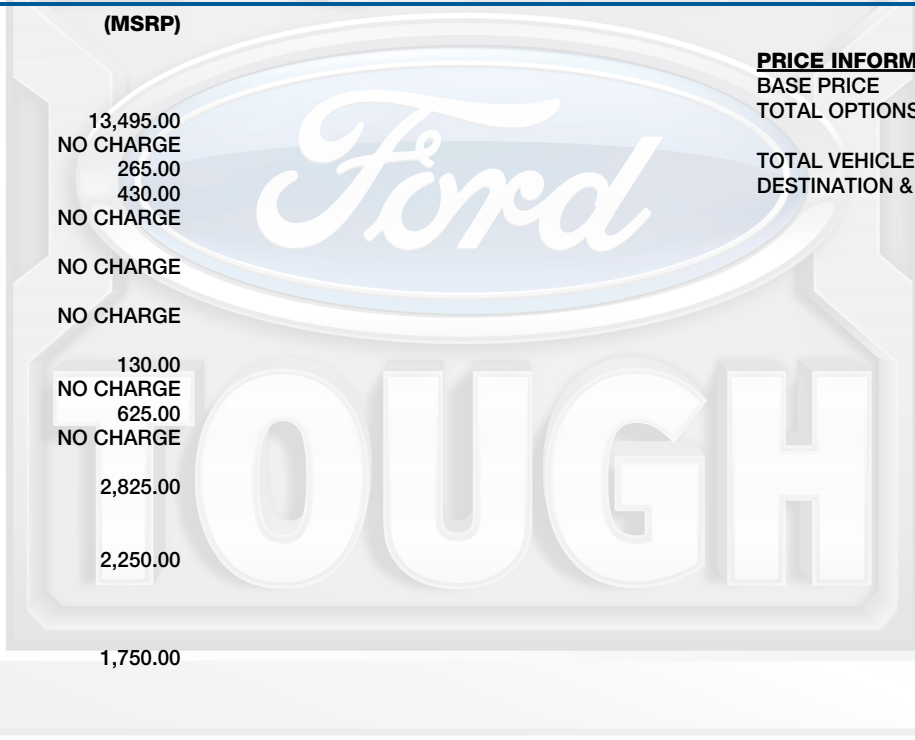

INCLUDED ON THIS VEHICLE

OPTIONAL EQUIPMENT/OTHER	(MSRP)
PREFERRED EQUIPMENT PKG.608A	
6.7 HI OUTPUT POWER STROKE	13,495.00
10-SPEED AUTO TORQSHIFT	NO CHARGE
LT275/70R18E BSW ALL TERRAIN	265.00
3.55 ELECTRONIC-LOCKING AXLE	430.00
FRONT LICENSE PLATE BRACKET	NO CHARGE
11100# GVWR PACKAGE	
50 STATE EMISSIONS	NO CHARGE
SIRIUSXM W/360L (3 MOS TRIAL)	
HIGH CAPACITY TRAILER TOW PKG JACK	NO CHARGE
SPLASH GUARDS - FRONT	130.00
SPLASH GUARDS - REAR	NO CHARGE
TOUGH BED SPRAY IN BEDLINER	625.00
DUAL BATTERY	NO CHARGE
CONN PKG: 1 YR INCL W/FORD APP	
LARIAT ULTIMATE PACKAGE	2,825.00
.POWER RUNNING BOARDS	
.TAILGATE STEP	
LARIAT PREMIUM PACKAGE	2,250.00
.POWER SLIDING REAR WINDOW	

DEALER INSTALLED OPTIONS

Aux Camera, Trailer TPMS and 5	1,750.00

PRICE INFORMATION

BASE PRICE	$65,840.00
TOTAL OPTIONS/OTHER	21,770.00
TOTAL VEHICLE & OPTIONS/OTHER	87,610.00
DESTINATION & DELIVERY	2,795.00

California Air Resources Board

Diesel Vehicle

Environmental Performance

These ratings are not directly comparable to the U.S. EPA/DOT light-duty vehicle label ratings. For information on how to compare, please see www.arb.ca.gov/ep_label.

Protect the environment. Choose vehicles with **higher ratings**:

Greenhouse Gas Rating (tailpipe only)

Smog Rating (tailpipe only)

Vehicle emissions are a primary contributor to climate change and smog. Ratings are determined by the California Air Resources Board based on this vehicle's measured emissions.

Download the Ford app

Connect your Ford with your phone*

- Available Remote Features
  - Remote Start, Lock and Unlock
  - GPS Location
  - Vehicle Health Monitoring

Insist on Ford Protect! The only extended service plan fully backed by Ford and honored at every Ford dealership in the U.S., Canada and Mexico. See your Ford dealer or visit www.FordOwner.com.

TOTAL MSRP $90,405.00

Scan The QR Code to get more details about this vehicle

WARNING: Operating, servicing and maintaining a passenger vehicle, pickup truck, van, or off-road vehicle can expose you to chemicals including engine exhaust, carbon monoxide, phthalates, and lead, which are known to the State of California to cause cancer and birth defects or other reproductive harm. To minimize exposure, avoid breathing exhaust, do not idle the engine except as necessary, service your vehicle in a well-ventilated area and wear gloves or wash your hands frequently when servicing your vehicle. For more information go to www.P65Warnings.ca.gov/passenger-vehicle.

Get Prequalified now at www.ford.com/finance

This label is affixed pursuant to the Federal Automobile Information Disclosure Act. Gasoline, License, and Title Fees, State and Local taxes are not included. Dealer installed options or accessories are not included unless listed above.

SPECIAL ORDER
TF231 N RB 2X 650 002381 06 23 26