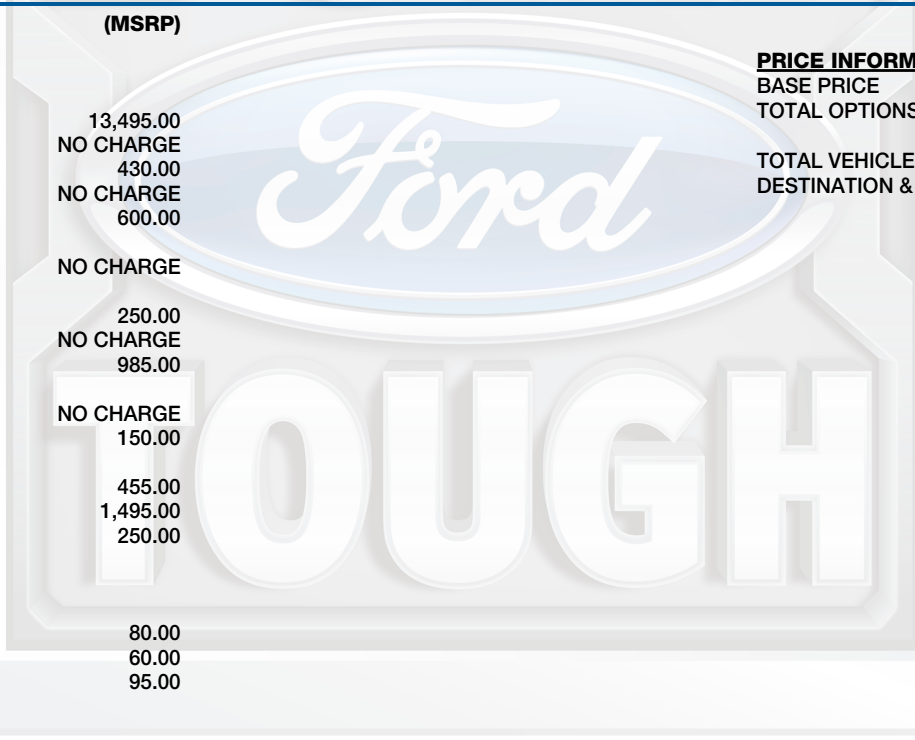

INCLUDED ON THIS VEHICLE

OPTIONAL EQUIPMENT/OTHER	(MSRP)
PREFERRED EQUIPMENT PKG.703A	
6.7 HI OUTPUT POWER STROKE	13,495.00
10-SPEED AUTO TORQSHIFT	NO CHARGE
3.31 ELECTRONIC-LOCKING AXLE	430.00
FRONT LICENSE PLATE BRACKET	NO CHARGE
FX4 OFF-ROAD PACKAGE	600.00
.SKID PLATES	
POWER RUNNING BOARDS	NO CHARGE
11100# GVWR PACKAGE	
ENGINE BLOCK HEATER	250.00
50 STATE EMISSIONS	NO CHARGE
PRO POWER ONBOARD - 2KW	985.00
SIRIUSXM W/360L (3 MOS TRIAL)	
HIGH CAPACITY TRAILER TOW PKG	NO CHARGE
ROOF CLEARANCE LIGHTS	150.00
JACK	
SECURICODE KEYLESS KEYPAD	455.00
MOONROOF POWER-TWIN PANEL	1,495.00
UPFITTER SWITCHES	250.00
CONN PKG: 1 YR INCL W/FORD APP	

DEALER INSTALLED OPTIONS

Roadside Assistance Kit - With	80.00
First Aid Kit - With Ford Logo	60.00
Wheel Locks	95.00

PRICE INFORMATION

BASE PRICE	$78,965.00
TOTAL OPTIONS/OTHER	18,345.00
TOTAL VEHICLE & OPTIONS/OTHER	97,310.00
DESTINATION & DELIVERY	2,795.00

RAMP ONE	RA5B	
RAMP TWO		RAIL
	ITEM #:	52-5280 O/T 2
This label is affixed pursuant to the Federal Automobile Information Disclosure Act. Gasoline, License, and Title Fees, State and Local taxes are not included. Dealer installed options or accessories are not included unless listed above.		

TOTAL MSRP $100,105.00

Scan The QR Code to get more details about this vehicle

TE051 N RB 2X 645 003521 05 05 26

California Air Resources Board

Diesel Vehicle

Environmental Performance

These ratings are not directly comparable to the U.S. EPA/DOT light-duty vehicle label ratings. For information on how to compare, please see www.arb.ca.gov/ep_label.

Protect the environment. Choose vehicles with **higher ratings**:

Greenhouse Gas Rating (tailpipe only)

Smog Rating (tailpipe only)

Vehicle emissions are a primary contributor to climate change and smog. Ratings are determined by the California Air Resources Board based on this vehicle's measured emissions.

Download the Ford app
Connect your Ford with your phone*

Available Remote Features

- Remote Start, Lock and Unlock
- GPS Location
- Vehicle Health Monitoring

Insist on Ford Protect! The only extended service plan fully backed by Ford and honored at every Ford dealership in the U.S., Canada and Mexico. See your Ford dealer or visit www.FordOwner.com.

WARNING: Operating, servicing and maintaining a passenger vehicle, pickup truck, van, or off-road vehicle can expose you to chemicals including engine exhaust, carbon monoxide, phthalates, and lead, which are known to the State of California to cause cancer and birth defects or other reproductive harm. To minimize exposure, avoid breathing exhaust, do not idle the engine except as necessary, service your vehicle in a well-ventilated area and wear gloves or wash your hands frequently when servicing your vehicle. For more information go to www.P65Warnings.ca.gov/passenger-vehicle.

Get Prequalified now at www.ford.com/finance