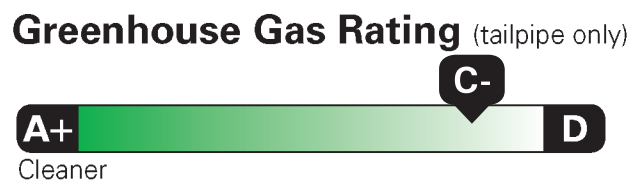

VEHICLE DESCRIPTION **SUPER DUTY** TE E72366

2026 F250 SRW 4X4 CREW CAB KING RANCH 160" WB STYLESID 6.7 HI OUTPUT POWER STROKE 10-SPEED AUTO TORQSHIFT

EXTERIOR AGATE BLACK INTERIOR JAVA LEATHER

STANDARD EQUIPMENT INCLUDED AT NO EXTRA CHARGE

- EXTERIOR: LED REFLECTOR HEADLAMPS, PICKUP BOX, TIE DOWN HOOKS... INTERIOR: 12" CLUSTER DISPLAY, 1TOUCH UP/DOWN DR/PASS WIN... FUNCTIONAL: 360-DEGREE CAMERA, 5G MODEM... SAFETY/SECURITY: ADVANCETRAC™ WITH RSC®, AIRBAGS - SAFETY CANOPY®... WARRANTY: 3YR/36,000 BUMPER / BUMPER...

INCLUDED ON THIS VEHICLE (MSRP) PRICE INFORMATION (MSRP)

Table with 2 columns: Included on this vehicle (MSRP) and Price information (MSRP). Includes items like MARSH GRAY ACCENT, 6.7 HI OUTPUT POWER STROKE, and various packages.

Table with 3 columns: RAMP ONE (RT34), RAMP TWO (RAIL), and Item #: 52-K218 O/T 2. Includes total MSRP of $97,485.00 and QR code for more details.

California Air Resources Board Diesel Vehicle

Environmental Performance

These ratings are not directly comparable to the U.S. EPA/DOT light-duty vehicle label ratings. For information on how to compare, please see www.arb.ca.gov/ep_label.

Protect the environment. Choose vehicles with higher ratings:

Vehicle emissions are a primary contributor to climate change and smog. Ratings are determined by the California Air Resources Board based on this vehicle's measured emissions.