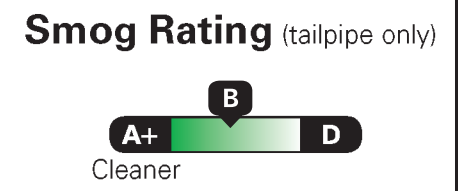

Vehicle emissions are a primary contributor to climate change and smog. Ratings are determined by the California Air Resources Board based on this vehicle's measured emissions.