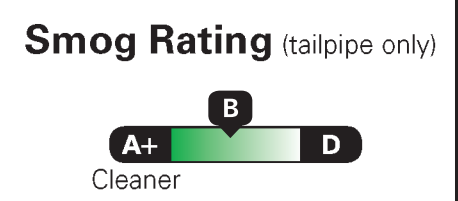

Vehicle emissions are a primary contributor to climate change and smog. Ratings are determined by the California Air Resources Board based on this vehicle's measured emissions.