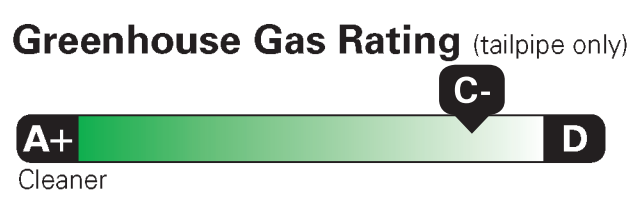

PRICE INFORMATION	(MSRP)
BASE PRICE	$65,840.00
TOTAL OPTIONS/OTHER	26,755.00
TOTAL VEHICLE & OPTIONS/OTHER	92,595.00
DESTINATION & DELIVERY	2,795.00
TOTAL BEFORE DISCOUNTS	95,390.00
LART PREM BLCK PKG DIST	- 550.00
TOTAL SAVINGS	- 550.00

	RAMP ONE	
	RA3J	
	RAMP TWO	RAIL
		ITEM #: 52-8045 O/T 59
This label is affixed pursuant to the Federal Automobile Information Disclosure Act. Gasoline, License, and Title Fees, State and Local taxes are not included. Dealer installed options or accessories are not included unless listed above.		

TOTAL MSRP $94,840.00

Scan The QR Code to get more details about this vehicle

SPECIAL ORDER
R486 R 6B 2X 645 000462 06 25 26

California Air Resources Board Diesel Vehicle

Environmental Performance

These ratings are not directly comparable to the U.S. EPA/DOT light-duty vehicle label ratings. For information on how to compare, please see www.arb.ca.gov/ep_label.

Protect the environment. Choose vehicles with **higher ratings**:

Vehicle emissions are a primary contributor to climate change and smog. Ratings are determined by the California Air Resources Board based on this vehicle's measured emissions.