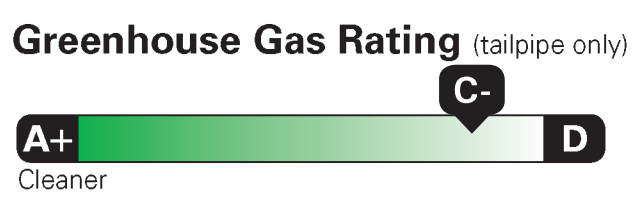

(MSRP)	(MSRP)
395.00	PRICE INFORMATION
13,495.00	BASE PRICE $78,965.00
NO CHARGE	TOTAL OPTIONS/OTHER 18,740.00
430.00	
NO CHARGE	TOTAL VEHICLE & OPTIONS/OTHER 97,705.00
600.00	DESTINATION & DELIVERY 2,795.00
NO CHARGE	
250.00	
NO CHARGE	
985.00	
NO CHARGE	
150.00	
455.00	
1,495.00	
250.00	
80.00	
60.00	
95.00	

DEALER INSTALLED OPTIONS

1. Roadside Assistance Kit - With
   First Aid Kit - With Ford Logo
   Wheel Locks

RAMP ONE	RA5B	RAIL	ITEM #: 52-5277 O/T 2	TOTAL MSRP $100,500.00
RAMP TWO				
This label is affixed pursuant to the Federal Automobile Information Disclosure Act. Gasoline, License, and Title Fees, State and Local taxes are not included. Dealer installed options or accessories are not included unless listed above.				TE061 N RB 2X 645 002714 05 06 26

Scan The QR Code to get more details about this vehicle

California Air Resources Board Diesel Vehicle

Environmental Performance

These ratings are not directly comparable to the U.S. EPA/DOT light-duty vehicle label ratings. For information on how to compare, please see www.arb.ca.gov/ep_label.

Protect the environment. Choose vehicles with **higher ratings**:

Vehicle emissions are a primary contributor to climate change and smog. Ratings are determined by the California Air Resources Board based on this vehicle's measured emissions.