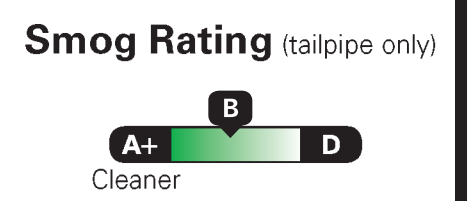

Vehicle emissions are a primary contributor to climate change and smog. Ratings are determined by the California Air Resources Board based on this vehicle's measured emissions.