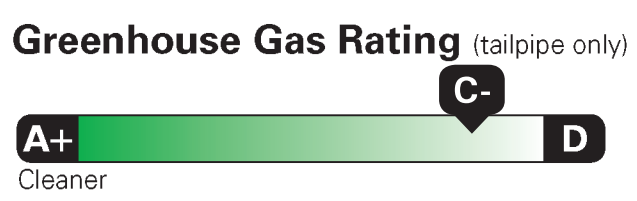

INCLUDED ON THIS VEHICLE

OPTIONAL EQUIPMENT/OTHER	(MSRP)
2026 MODEL YEAR	
AVALANCHE	395.00
PREFERRED EQUIPMENT PKG.600A	
7.3L DEVCT NA PFI V8 ENGINE	1,500.00
10-SPEED AUTO TORQSHIFT-G	NO CHARGE
3.73 ELECTRONIC-LOCKING AXLE	430.00
FRONT LICENSE PLATE BRACKET	NO CHARGE
STX APPEARANCE PACKAGE	3,115.00
.LT275/70R18E BSW ALL TERRAIN	
.EBONY BLACK ALUM WHLS-18"	
.CLOTH 40/20/40 SEAT	
FX4 OFF-ROAD PACKAGE	600.00
.SKID PLATES	
PLATFORM RUNNING BOARDS	445.00
10000# GVWR PACKAGE	
50 STATE EMISSIONS	NO CHARGE
PRO POWER ONBOARD - 400W	225.00
SPARE TIRE AND WHEEL	NO CHARGE
TRAILER BRAKE CONTROLLER	300.00
JACK	
LED BOX LIGHTING	160.00
UPFITTER SWITCHES	250.00
250 AMP ALTERNATOR	185.00
TAILGATE STEP	375.00
CONN PKG: 1 YR INCL W/FORD APP	
XL DRIVER ASSIST PACKAGE	730.00

PRICE INFORMATION	(MSRP)
BASE PRICE	$52,990.00
TOTAL OPTIONS/OTHER	8,710.00
TOTAL VEHICLE & OPTIONS/OTHER	61,700.00
DESTINATION & DELIVERY	2,795.00

California Air Resources Board

Gasoline Vehicle

Environmental Performance

These ratings are not directly comparable to the U.S. EPA/DOT light-duty vehicle label ratings. For information on how to compare, please see www.arb.ca.gov/ep_label.

Protect the environment. Choose vehicles with **higher ratings**:

Vehicle emissions are a primary contributor to climate change and smog. Ratings are determined by the California Air Resources Board based on this vehicle's measured emissions.

GOVERNMENT 5-STAR SAFETY RATINGS

Overall Vehicle Score	Not Rated	
Based on the combined ratings of frontal, side and rollover. Should ONLY be compared to other vehicles of similar size and weight.		
Frontal Crash	Driver Passenger	Not Rated
Based on the risk of injury in a frontal impact. Should ONLY be compared to other vehicles of similar size and weight.		
Side Crash	Front seat Rear seat	Not Rated
Based on the risk of injury in a side impact.		
Rollover	Not Rated	
Based on the risk of rollover in a single-vehicle crash.		

Star ratings range from 1 to 5 stars (★★★★★), with 5 being the highest. Source: National Highway Traffic Safety Administration (NHTSA). www.safercar.gov or 1-888-327-4236