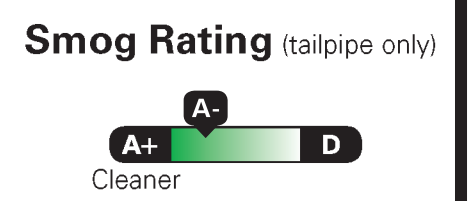

Vehicle emissions are a primary contributor to climate change and smog. Ratings are determined by the California Air Resources Board based on this vehicle's measured emissions.

GOVERNMENT 5-STAR SAFETY RATINGS

Overall Vehicle Score	Not Rated	
Based on the combined ratings of frontal, side and rollover. Should ONLY be compared to other vehicles of similar size and weight.		
Frontal Crash	Driver Passenger	Not Rated
Based on the risk of injury in a frontal impact. Should ONLY be compared to other vehicles of similar size and weight.		
Side Crash	Front seat Rear seat	Not Rated
Based on the risk of injury in a side impact.		
Rollover	Not Rated	
Based on the risk of rollover in a single-vehicle crash.		

Star ratings range from 1 to 5 stars (★★★★★), with 5 being the highest. Source: National Highway Traffic Safety Administration (NHTSA). www.safercar.gov or 1-888-327-4236