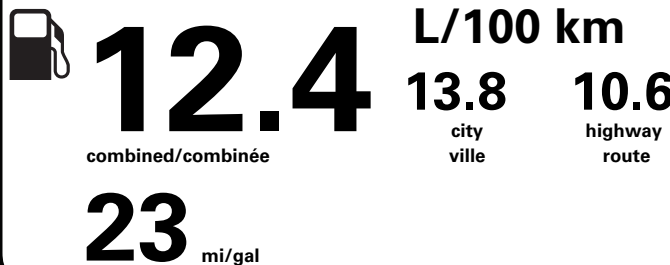

SAFETY/SECURITY

- ADVANCETRAC™/ROLL STABILITY CONTROL
- AIRBAGS, DRIVER & PASS
- LATCH CHILD RESTRAINT SYS
- PERIMETER ALARM
- PERSONAL SAFETY SYSTEM™
- SAFETY CANOPY
- SOS POST CRASH ALERT SYST
- TIRE PRESSURE MONITOR SYS

WARRANTY

- 3 YR/60,000 KM BASIC
- 5YEAR/100,000 KM POWERTRAIN
- ROADSIDE ASSISTANCE 24 HRS

INCLUDED ON THIS VEHICLE

(MSRP)*

EQUIPMENT GROUP 800A

OPTIONAL EQUIPMENT/OTHER

2026 MODEL YEAR	
FEDERAL EXCISE TAX	100.00
3.0L ECOBOOST V6 ENGINE	NO CHARGE
FLR LNERS RW 1&2/NO CRPET MAT	
ENGINE BLOCK HEATER	550.00
50 STATE EMISSIONS	NO CHARGE
BLUECRUISE EQUIP:90 DAY TRIAL	NO CHARGE
KEYLESS ENTRY KEYPAD	435.00
TREMOR ULTIMATE PACKAGE	11,400.00
.PANO RF W/FIXED GL & PWR SHAD	
.AMBIENT LIGHTING	
.B&O SOUND SYSTEM-14 SPKR	
.MULTICONTOUR SEATS	
.AUTO-DIMMING REARVIEW MIRROR	
.DRIVER'S SEAT - MEMORY	
.SEATS - THIRD ROW POWERFOLD	
18" SPARE WHL AND JACK KIT	300.00
FORD CONNECTIVITY -1YR TRIAL	NO CHARGE

PRICE INFORMATION

BASE PRICE	$59,600.00
TOTAL OPTIONS/OTHER	12,785.00
TOTAL VEHICLE & OPTIONS/OTHER	72,385.00
DESTINATION & DELIVERY	2,295.00

"THIS VEH. NOT INTENDED FOR SALE OR REGISTRATION IN US" RETAIL PRICES EXCLUDE GST/HST

(MSRP)*

Canada

ENERGUIDE

Gasoline Vehicle
Véhicule à essence

Fuel Consumption / Consommation de carburant

Annual fuel **COST**
for an annual distance of 20,000 km, and an average fuel price of $1.50 per litre

$ 3 720

Coût annuel en carburant

pour une distance annuelle de 20 000 km, et un prix moyen du carburant de 1,50 $ par litre

Standard SUVs range from /
Les VUS ordinaires font entre

2.1 - 19.0 L_e/100 km

L_e is gasoline litre equivalent
L_e signifie litre équivalent d'essence

Carbon Dioxide Rating / Indice de dioxyde de carbone

Tailpipe emissions only / Émissions du tuyau d'échappement seulement

Smog Rating / Indice de Smog

Estimates are based on Government of Canada approved criteria and testing methods. Vehicle's actual fuel consumption will vary.

Estimations établies selon des méthodes d'essai et des critères approuvés par le gouvernement du Canada. La consommation de carburant réelle du véhicule variera.

For more information visit

vehicles.nrcan.gc.ca

Pour plus d'information visitez

vehicules.nrcan.gc.ca

U.S. GOVERNMENT SAFETY RATINGS
COTES DE SÉCURITÉ DU GOUVERNEMENT AMÉRICAIN

Overall Vehicle Score / Cote globale du véhicule	★★★★★
Frontal Crash / Collision frontale	★★★★★
Side Crash / Collision latérale	★★★★★
Rollover / Capotage	★★★★

Star ratings range from 1 to 5 stars (*****), with 5 being the highest.
Les cotes varient de 1 à 5 étoiles (*****), 5 étant la cote la plus élevée.

Source: U.S. National Highway Traffic Safety Administration
For more information / Pour de plus amples renseignements
www.safercar.gov

FordPass Connect™

Download the FordPass™ app* and you can:

1. Access Vehicle Control Features
2. Remotely start, lock and unlock your vehicle.
   - Locate your vehicle and check approximate fuel range.
   - Receive vehicle health alerts.

Activate 4G LTE Wi-Fi Hotspot

- New vehicles include a 3-month or 3GB data (whichever comes first) Wi-Fi trial.
- Connect up to ten Wi-Fi-equipped devices.

Ask your sales consultant for more details.

Scan code not operational at this time

FOR PLANT USE ONLY

SOLD TO/VENDU A Woodridge Ford Lincoln Ltd 11580 24 St. S.E. Calgary AB CAN T2Z 3K1	A60 050	RAMP ONE/ TERMINAL UN CA68	DEALER NO./CONCESSIONNAIRE A60 050
SHIP TO (IF OTHER THAN SOLD TO) / EXPÉDIER A (SI AUTRE QUE L'ACHETEUR) Okotoks Ford Lincoln 4 Westland Road Okotoks AB	A6 301	RAMP TWO/ TERMINAL DEUX	FINAL ASSEMBLY PLANT/ USINE DE MONTAGE CHICAGO
SHIP THROUGH/EXPÉDIER VIA CHICAGO TDM 3400 E. 126TH ST CHICAGO IL		METHOD OF TRANSP / MODE DE TRANSPORT CONVOY	ITEM #: A6-X380 O/T 2 TA211 N RE 2X 625 000927 01 21 26

TOTAL MSRP $74,680.00

* MANUFACTURER'S SUGGESTED RETAIL PRICE = MSRP
* NOTE: THIS PRICE HAS BEEN DEVELOPED AS A GUIDE. DEALERS MAY SELL FOR LESS AND ARE NOT UNDER ANY OBLIGATION TO ACCEPT THIS SUGGESTED RETAIL PRICE.

1FMWK8JC9TGA82720

Insist on Ford Protect! The only extended service plan fully backed by Ford and honored at every Ford dealership in the US and Canada. See your Ford dealer for additional details, or visit www.ford.ca for more information.