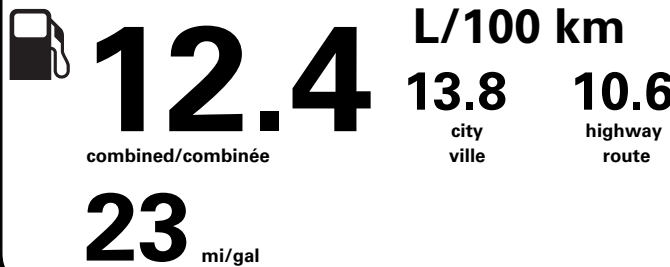

SAFETY/SECURITY

- ADVANCETRAC™/ROLL STABILITY CONTROL
- AIRBAGS, DRIVER & PASS
- LATCH CHILD RESTRAINT SYS
- PERIMETER ALARM
- PERSONAL SAFETY SYSTEM™
- SAFETY CANOPY
- SOS POST CRASH ALERT SYST
- TIRE PRESSURE MONITOR SYS

WARRANTY

- 3 YR/60,000 KM BASIC
- 5YEAR/100,000 KM POWERTRAIN
- ROADSIDE ASSISTANCE 24 HRS

INCLUDED ON THIS VEHICLE

(MSRP)*

EQUIPMENT GROUP 800A

OPTIONAL EQUIPMENT/OTHER

2026 MODEL YEAR	
FEDERAL EXCISE TAX	100.00
3.0L ECOBOOST V6 ENGINE	NO CHARGE
FLR LNERS RW 1&2/NO CRPET MAT	
ENGINE BLOCK HEATER	550.00
50 STATE EMISSIONS	NO CHARGE
BLUECRUISE EQUIP:90 DAY TRIAL	NO CHARGE
KEYLESS ENTRY KEYPAD	435.00
TREMOR ULTIMATE PACKAGE	11,400.00
.PANO RF W/FIXED GL & PWR SHAD	
.AMBIENT LIGHTING	
.B&O SOUND SYSTEM-14 SPKR	
.MULTICONTOUR SEATS	
.AUTO-DIMMING REARVIEW MIRROR	
.DRIVER'S SEAT - MEMORY	
.SEATS - THIRD ROW POWERFOLD	
18" SPARE WHL AND JACK KIT	300.00
FORD CONNECTIVITY -1YR TRIAL	NO CHARGE

PRICE INFORMATION

BASE PRICE	$60,200.00
TOTAL OPTIONS/OTHER	12,785.00
TOTAL VEHICLE & OPTIONS/OTHER	72,985.00
DESTINATION & DELIVERY	2,295.00

"THIS VEH. NOT INTENDED FOR SALE OR REGISTRATION IN US" RETAIL PRICES EXCLUDE GST/HST

(MSRP)*

Canada

ENERGUIDE

Gasoline Vehicle
Véhicule à essence

Fuel Consumption / Consommation de carburant

Annual fuel **COST**
for an annual distance of 20,000 km, and an average fuel price of $1.50 per litre

$ 3 720

Coût annuel en carburant

pour une distance annuelle de 20 000 km, et un prix moyen du carburant de 1,50 $ par litre

Standard SUVs range from /
Les VUS ordinaires font entre

2.1 - 19.0 L_e/100 km

L_e is gasoline litre equivalent
L_e signifie litre équivalent d'essence

Carbon Dioxide Rating / Indice de dioxyde de carbone

Smog Rating / Indice de Smog

Tailpipe emissions only / Émissions du tuyau d'échappement seulement

Estimates are based on Government of Canada approved criteria and testing methods. Vehicle's actual fuel consumption will vary.

Estimations établies selon des méthodes d'essai et des critères approuvés par le gouvernement du Canada. La consommation de carburant réelle du véhicule variera.

For more information visit

vehicles.nrcan.gc.ca

Pour plus d'information visitez

vehicules.nrcan.gc.ca

U.S. GOVERNMENT SAFETY RATINGS
COTES DE SÉCURITÉ DU GOUVERNEMENT AMÉRICAIN

Overall Vehicle Score / Cote globale du véhicule	★★★★★
Frontal Crash / Collision frontale	★★★★★
Side Crash / Collision latérale	★★★★★
Rollover / Capotage	★★★★

Star ratings range from 1 to 5 stars (*****), with 5 being the highest.
Les cotes varient de 1 à 5 étoiles (*****), 5 étant la cote la plus élevée.

Source: U.S. National Highway Traffic Safety Administration
For more information / Pour de plus amples renseignements
www.safercar.gov

FordPass Connect™

Download the FordPass™ app* and you can:

1. **Access Vehicle Control Features**
2. Remotely start, lock and unlock your vehicle.
   - Locate your vehicle and check approximate fuel range.
   - Receive vehicle health alerts.

1. **Activate 4G LTE Wi-Fi Hotspot**
2. New vehicles include a 3-month or 3GB data (whichever comes first) Wi-Fi trial.
   - Connect up to ten Wi-Fi-equipped devices.

Ask your sales consultant for more details.

Scan code not operational at this time

FOR PLANT USE ONLY

SOLD TO/VENDU A Capital Ford Lincoln Inc P.O. BOX 697 Regina SK CAN S4P 3A3	A40 620	RAMP ONE/ TERMINAL UN CA69	DEALER NO./CONCESSIONNAIRE A40 620
SHIP TO (IF OTHER THAN SOLD TO) / EXPÉDIER A (SI AUTRE QUE L'ACHÉTEUR) Capital Ford Lincoln Inc P.O. BOX 697 Regina SK CAN S4P 3A3	A40 620	RAMP TWO/ TERMINAL DEUX	FINAL ASSEMBLY PLANT/ USINE DE MONTAGE CHICAGO
SHIP THROUGH/EXPÉDIER VIA TDM - CHICAGO 3400 E. 126TH ST CHICAGO IL		METHOD OF TRANSP / MODE DE TRANSPORT CONVOY	ITEM #: A4-D913 O/T 2 TD281 N RE 2X 630 001186 04 28 26

TOTAL MSRP $75,280.00

* MANUFACTURER'S SUGGESTED RETAIL PRICE = MSRP
* NOTE: THIS PRICE HAS BEEN DEVELOPED AS A GUIDE. DEALERS MAY SELL FOR LESS AND ARE NOT UNDER ANY OBLIGATION TO ACCEPT THIS SUGGESTED RETAIL PRICE.

1FMWK8JC8TGB84736

Insist on Ford Protect! The only extended service plan fully backed by Ford and honored at every Ford dealership in the US and Canada. See your Ford dealer for additional details, or visit www.ford.ca for more information.