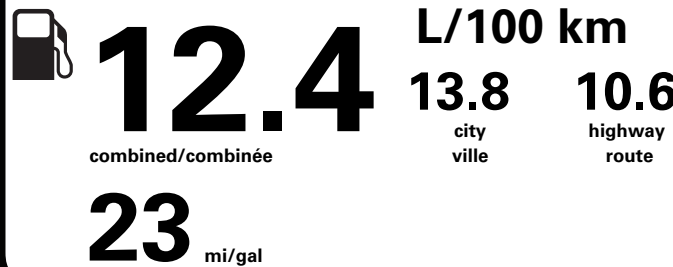

SAFETY/SECURITY

- ADVANCETRAC™/ROLL STABILITY CONTROL
- AIRBAGS, DRIVER & PASS
- LATCH CHILD RESTRAINT SYS
- PERIMETER ALARM
- PERSONAL SAFETY SYSTEM™
- SAFETY CANOPY
- SOS POST CRASH ALERT SYST
- TIRE PRESSURE MONITOR SYS

WARRANTY

- 3 YR/60,000 KM BASIC
- 5YEAR/100,000 KM POWERTRAIN
- ROADSIDE ASSISTANCE 24 HRS

INCLUDED ON THIS VEHICLE

(MSRP)*

EQUIPMENT GROUP 800A

OPTIONAL EQUIPMENT/OTHER

2026 MODEL YEAR	
FEDERAL EXCISE TAX	100.00
3.0L ECOBOOST V6 ENGINE	NO CHARGE
FLR LNERS RW 1&2/NO CRPET MAT	
50 STATE EMISSIONS	NO CHARGE
BLUECRUISE EQUIP:90 DAY TRIAL	NO CHARGE
TREMOR ULTIMATE PACKAGE	11,400.00
.PANO RF W/FIXED GL & PWR SHAD	
.AMBIENT LIGHTING	
.B&O SOUND SYSTEM-14 SPKR	
.MULTICOLOUR SEATS	
.AUTO-DIMMING REARVIEW MIRROR	
.DRIVER'S SEAT - MEMORY	
.SEATS - THIRD ROW POWERFOLD	
18" SPARE WHL AND JACK KIT	300.00
FORD CONNECTIVITY -1YR TRIAL	NO CHARGE
FRONT LICENSE PLATE BRACKET	NO CHARGE

PRICE INFORMATION

BASE PRICE	$59,600.00
TOTAL OPTIONS/OTHER	11,800.00
TOTAL VEHICLE & OPTIONS/OTHER	71,400.00
DESTINATION & DELIVERY	2,295.00

"THIS VEH. NOT INTENDED FOR SALE OR REGISTRATION IN US" RETAIL PRICES EXCLUDE GST/HST

(MSRP)*

Gasoline Vehicle
Véhicule à essence

Fuel Consumption / Consommation de carburant