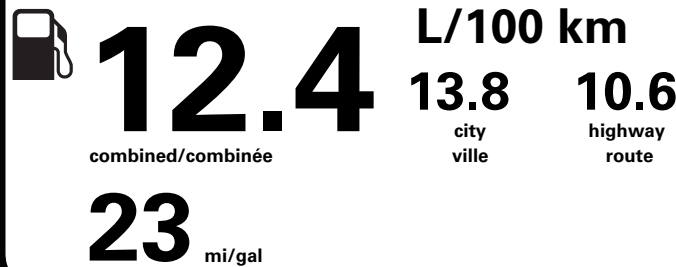

SAFETY/SECURITY

- ADVANCETRAC™/ROLL STABILITY CONTROL
- AIRBAGS, DRIVER & PASS
- LATCH CHILD RESTRAINT SYS
- PERIMETER ALARM
- PERSONAL SAFETY SYSTEM™
- SAFETY CANOPY
- SOS POST CRASH ALERT SYST
- TIRE PRESSURE MONITOR SYS

WARRANTY

- 3 YR/60,000 KM BASIC
- 5YEAR/100,000 KM POWERTRAIN
- ROADSIDE ASSISTANCE 24 HRS

INCLUDED ON THIS VEHICLE

(MSRP)*

EQUIPMENT GROUP 800A

OPTIONAL EQUIPMENT/OTHER

2026 MODEL YEAR	
FEDERAL EXCISE TAX	100.00
3.0L ECOBOOST V6 ENGINE	NO CHARGE
FLR LNERS RW 1&2/NO CRPET MAT	
50 STATE EMISSIONS	NO CHARGE
BLUECRUISE EQUIP:90 DAY TRIAL	NO CHARGE
TREMOR ULTIMATE PACKAGE	11,400.00
.PANO RF W/FIXED GL & PWR SHAD	
.AMBIENT LIGHTING	
.B&O SOUND SYSTEM-14 SPKR	
.MULTICOLOUR SEATS	
.AUTO-DIMMING REARVIEW MIRROR	
.DRIVER'S SEAT - MEMORY	
.SEATS - THIRD ROW POWERFOLD	
18" SPARE WHL AND JACK KIT	300.00
FORD CONNECTIVITY -1YR TRIAL	NO CHARGE
FRONT LICENSE PLATE BRACKET	NO CHARGE

PRICE INFORMATION

BASE PRICE	$59,600.00
TOTAL OPTIONS/OTHER	11,800.00
TOTAL VEHICLE & OPTIONS/OTHER	71,400.00
DESTINATION & DELIVERY	2,295.00

"THIS VEH. NOT INTENDED FOR SALE OR REGISTRATION IN US" RETAIL PRICES EXCLUDE GST/HST

(MSRP)*

Canada

ENERGUIDE

Gasoline Vehicle
Véhicule à essence

Fuel Consumption / Consommation de carburant

Annual fuel **COST**
for an annual distance of 20,000 km, and an average fuel price of $1.50 per litre

$ 3 720

Coût annuel en carburant

pour une distance annuelle de 20 000 km, et un prix moyen du carburant de 1,50 $ par litre

Standard SUVs range from /
Les VUS ordinaires font entre

2.1 - 19.0 L_e/100 km

L_e is gasoline litre equivalent
L_e signifie litre équivalent d'essence

Carbon Dioxide Rating / Indice de dioxyde de carbone

Smog Rating / Indice de Smog

Tailpipe emissions only / Émissions du tuyau d'échappement seulement

Estimates are based on Government of Canada approved criteria and testing methods. Vehicle's actual fuel consumption will vary.

Estimations établies selon des méthodes d'essai et des critères approuvés par le gouvernement du Canada. La consommation de carburant réelle du véhicule variera.

For more information visit

vehicles.nrcan.gc.ca

Pour plus d'information visitez

vehicules.nrcan.gc.ca

U.S. GOVERNMENT SAFETY RATINGS
COTES DE SÉCURITÉ DU GOUVERNEMENT AMÉRICAIN

Overall Vehicle Score / Cote globale du véhicule	★★★★★
Frontal Crash / Collision frontale	★★★★★
Side Crash / Collision latérale	★★★★★
Rollover / Capotage	★★★★

Star ratings range from 1 to 5 stars (*****), with 5 being the highest.
Les cotes varient de 1 à 5 étoiles (*****), 5 étant la cote la plus élevée.

Source: U.S. National Highway Traffic Safety Administration
For more information / Pour de plus amples renseignements
www.safercar.gov

SOLD TO/VENDU A Downtown Ford - Downtown Linco 77 East Don Roadway Toronto ON CAN M4M 2A5	B10 007	RAMP ONE/ TERMINAL UN CV43	DEALER NO./CONCESSIONNAIRE B10 007	TOTAL MSRP $73,695.00
SHIP TO (IF OTHER THAN SOLD TO) / EXPÉDIER A (SI AUTRE QUE L'ACHETEUR) Downtown Ford - Downtown Linco 181 Mill St Toronto ON	B1 007	RAMP TWO/ TERMINAL DEUX	FINAL ASSEMBLY PLANT/ USINE DE MONTAGE CHICAGO	
SHIP THROUGH/EXPÉDIER VIA CHICAGO TDM 3400 E. 126TH ST CHICAGO IL		METHOD OF TRANSP / MODE DE TRANSPORT CONVOY	ITEM #: B1-S88A O/T 2 TA201 N RE 2X 625 002043 01 20 26	

* MANUFACTURER'S SUGGESTED RETAIL PRICE = MSRP

* NOTE: THIS PRICE HAS BEEN DEVELOPED AS A GUIDE. DEALERS MAY SELL FOR LESS AND ARE NOT UNDER ANY OBLIGATION TO ACCEPT THIS SUGGESTED RETAIL PRICE.

FordPass Connect™

Download the FordPass™ app* and you can:

1. **Access Vehicle Control Features**
2. Remotely start, lock and unlock your vehicle.
   - Locate your vehicle and check approximate fuel range.
   - Receive vehicle health alerts.

1. **Activate 4G LTE Wi-Fi Hotspot**
2. New vehicles include a 3-month or 3GB data (whichever comes first) Wi-Fi trial.
   - Connect up to ten Wi-Fi-equipped devices.

Ask your sales consultant for more details.

Scan code not operational at this time

FOR PLANT USE ONLY

Insist on Ford Protect! The only extended service plan fully backed by Ford and honored at every Ford dealership in the US and Canada. See your Ford dealer for additional details, or visit www.ford.ca for more information.