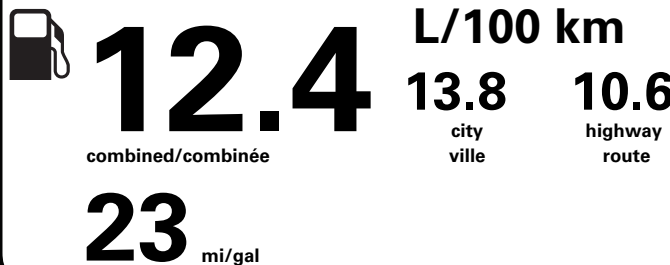

SAFETY/SECURITY

- ADVANCETRAC™/ROLL STABILITY CONTROL
- AIRBAGS, DRIVER & PASS
- LATCH CHILD RESTRAINT SYS
- PERIMETER ALARM
- PERSONAL SAFETY SYSTEM™
- SAFETY CANOPY
- SOS POST CRASH ALERT SYST
- TIRE PRESSURE MONITOR SYS

WARRANTY

- 3 YR/60,000 KM BASIC
- 5YEAR/100,000 KM POWERTRAIN
- ROADSIDE ASSISTANCE 24 HRS

INCLUDED ON THIS VEHICLE

(MSRP)*

EQUIPMENT GROUP 800A

OPTIONAL EQUIPMENT/OTHER

2026 MODEL YEAR	
FEDERAL EXCISE TAX	100.00
3.0L ECOBOOST V6 ENGINE	NO CHARGE
FLR LNERS RW 1&2/NO CRPET MAT	
ENGINE BLOCK HEATER	550.00
50 STATE EMISSIONS	NO CHARGE
BLUECRUISE EQUIP:90 DAY TRIAL	NO CHARGE
TREMOR ULTIMATE PACKAGE	11,400.00
.PANO RF W/FIXED GL & PWR SHAD	
.AMBIENT LIGHTING	
.B&O SOUND SYSTEM-14 SPKR	
.MULTICONTOUR SEATS	
.AUTO-DIMMING REARVIEW MIRROR	
.DRIVER'S SEAT - MEMORY	
.SEATS - THIRD ROW POWERFOLD	
18" SPARE WHL AND JACK KIT	300.00
FORD CONNECTIVITY -1YR TRIAL	NO CHARGE
FRONT LICENSE PLATE BRACKET	NO CHARGE

PRICE INFORMATION

BASE PRICE	$59,600.00
TOTAL OPTIONS/OTHER	12,350.00
TOTAL VEHICLE & OPTIONS/OTHER	71,950.00
DESTINATION & DELIVERY	2,295.00

"THIS VEH. NOT INTENDED FOR SALE OR REGISTRATION IN US" RETAIL PRICES EXCLUDE GST/HST

(MSRP)*

Canada

ENERGUIDE

Gasoline Vehicle
Véhicule à essence

Fuel Consumption / Consommation de carburant

Annual fuel **COST**
for an annual distance of 20,000 km, and an average fuel price of $1.50 per litre

$ 3 720

Coût annuel en carburant

pour une distance annuelle de 20 000 km, et un prix moyen du carburant de 1,50 $ par litre

Standard SUVs range from /
Les VUS ordinaires font entre

2.1 - 19.0 L_e/100 km

L_e is gasoline litre equivalent
L_e signifie litre équivalent d'essence

Carbon Dioxide Rating / Indice de dioxyde de carbone

Tailpipe emissions only / Émissions du tuyau d'échappement seulement

Smog Rating / Indice de Smog

Estimates are based on Government of Canada approved criteria and testing methods. Vehicle's actual fuel consumption will vary.

Estimations établies selon des méthodes d'essai et des critères approuvés par le gouvernement du Canada. La consommation de carburant réelle du véhicule variera.

For more information visit

vehicles.nrcan.gc.ca

Pour plus d'information visitez

vehicules.nrcan.gc.ca

U.S. GOVERNMENT SAFETY RATINGS
COTES DE SÉCURITÉ DU GOUVERNEMENT AMÉRICAIN

Overall Vehicle Score / Cote globale du véhicule	★★★★★
Frontal Crash / Collision frontale	★★★★★
Side Crash / Collision latérale	★★★★★
Rollover / Capotage	★★★★

Star ratings range from 1 to 5 stars (*****), with 5 being the highest.
Les cotes varient de 1 à 5 étoiles (*****), 5 étant la cote la plus élevée.

Source: U.S. National Highway Traffic Safety Administration
For more information / Pour de plus amples renseignements
www.safercar.gov

FordPass Connect™

Download the FordPass™ app* and you can:

1. **Access Vehicle Control Features**
2. Remotely start, lock and unlock your vehicle.
   - Locate your vehicle and check approximate fuel range.
   - Receive vehicle health alerts.

1. **Activate 4G LTE Wi-Fi Hotspot**
2. New vehicles include a 3-month or 3GB data (whichever comes first) Wi-Fi trial.
   - Connect up to ten Wi-Fi-equipped devices.

Ask your sales consultant for more details.

Scan code not operational at this time

FOR PLANT USE ONLY

SOLD TO/VENDU A Steele Ford Sales 1980 Ltd 933 Manitoba Ave. Selkirk MB CAN R1A 3T7	B40 069	RAMP ONE/ TERMINAL UN CA64	DEALER NO./CONCESSIONNAIRE B40 069
SHIP TO (IF OTHER THAN SOLD TO) / EXPÉDIER A (SI AUTRE QUE L'ACHETEUR) Steele Ford Sales 1980 Ltd B40 069 933 Manitoba Ave. Selkirk MB CAN R1A 3T7		RAMP TWO/ TERMINAL DEUX	FINAL ASSEMBLY PLANT/ USINE DE MONTAGE CHICAGO
SHIP THROUGH/EXPÉDIER VIA CHICAGO TDM 3400 E. 126TH ST CHICAGO IL		METHOD OF TRANSP / MODE DE TRANSPORT CONVOY	ITEM #: B4-0396 O/T 2 TC021 N RE 2X 625 001776 03 02 26

TOTAL MSRP $74,245.00

* MANUFACTURER'S SUGGESTED RETAIL PRICE = MSRP
* NOTE: THIS PRICE HAS BEEN DEVELOPED AS A GUIDE. DEALERS MAY SELL FOR LESS AND ARE NOT UNDER ANY OBLIGATION TO ACCEPT THIS SUGGESTED RETAIL PRICE.

1FMWK8JC3TGB38134

Insist on Ford Protect! The only extended service plan fully backed by Ford and honored at every Ford dealership in the US and Canada. See your Ford dealer for additional details, or visit www.ford.ca for more information.