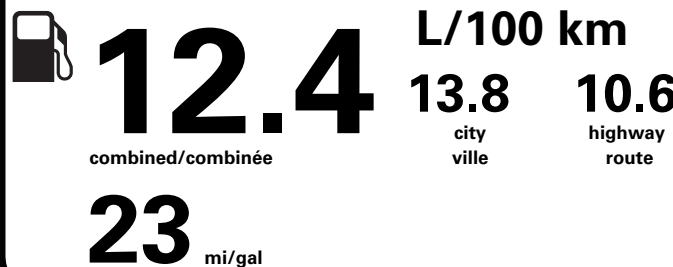

SAFETY/SECURITY

- ADVANCETRAC™/ROLL STABILITY CONTROL
- AIRBAGS, DRIVER & PASS
- LATCH CHILD RESTRAINT SYS
- PERIMETER ALARM
- PERSONAL SAFETY SYSTEM™
- SAFETY CANOPY
- SOS POST CRASH ALERT SYST
- TIRE PRESSURE MONITOR SYS

WARRANTY

- 3 YR/60,000 KM BASIC
- 5YEAR/100,000 KM POWERTRAIN
- ROADSIDE ASSISTANCE 24 HRS

INCLUDED ON THIS VEHICLE

(MSRP)*

EQUIPMENT GROUP 800A

OPTIONAL EQUIPMENT/OTHER

2026 MODEL YEAR	
FEDERAL EXCISE TAX	100.00
3.0L ECOBOOST V6 ENGINE	NO CHARGE
FLR LNERS RW 1&2/NO CRPET MAT	
ENGINE BLOCK HEATER	550.00
50 STATE EMISSIONS	NO CHARGE
BLUECRUISE EQUIP:90 DAY TRIAL	NO CHARGE
TREMOR ULTIMATE PACKAGE	11,400.00
.PANO RF W/FIXED GL & PWR SHAD	
.AMBIENT LIGHTING	
.B&O SOUND SYSTEM-14 SPKR	
.MULTICONTOUR SEATS	
.AUTO-DIMMING REARVIEW MIRROR	
.DRIVER'S SEAT - MEMORY	
.SEATS - THIRD ROW POWERFOLD	
18" SPARE WHL AND JACK KIT	300.00
FORD CONNECTIVITY -1YR TRIAL	NO CHARGE
FRONT LICENSE PLATE BRACKET	NO CHARGE

PRICE INFORMATION

BASE PRICE	$59,600.00
TOTAL OPTIONS/OTHER	12,350.00
TOTAL VEHICLE & OPTIONS/OTHER	71,950.00
DESTINATION & DELIVERY	2,295.00

"THIS VEH. NOT INTENDED FOR SALE OR REGISTRATION IN US" RETAIL PRICES EXCLUDE GST/HST

(MSRP)*

Gasoline Vehicle
Véhicule à essence

Fuel Consumption / Consommation de carburant

Annual fuel **COST**
for an annual distance of 20,000 km, and an average fuel price of $1.50 per litre

$ 3 720

Coût annuel en carburant

pour une distance annuelle de 20 000 km, et un prix moyen du carburant de 1,50 $ par litre

Standard SUVs range from /
Les VUS ordinaires font entre

2.1 - 19.0 L_e/100 km

L_e is gasoline litre equivalent
L_e signifie litre équivalent d'essence

Carbon Dioxide Rating / Indice de dioxyde de carbone

Tailpipe emissions only / Émissions du tuyau d'échappement seulement

Smog Rating / Indice de Smog

Estimates are based on Government of Canada approved criteria and testing methods. Vehicle's actual fuel consumption will vary.

Estimations établies selon des méthodes d'essai et des critères approuvés par le gouvernement du Canada. La consommation de carburant réelle du véhicule variera.

For more information visit

vehicles.nrcan.gc.ca

Pour plus d'information visitez

vehicules.nrcan.gc.ca

U.S. GOVERNMENT SAFETY RATINGS
COTES DE SÉCURITÉ DU GOUVERNEMENT AMÉRICAIN

Overall Vehicle Score / Cote globale du véhicule	★★★★★
Frontal Crash Collision frontale	★★★★★
Side Crash Collision latérale	★★★★★
Rollover / Capotage	★★★★

Star ratings range from 1 to 5 stars (*****), with 5 being the highest.
Les cotes varient de 1 à 5 étoiles (*****), 5 étant la cote la plus élevée.

Source: U.S. National Highway Traffic Safety Administration
For more information / Pour de plus amples renseignements
www.safercar.gov

FordPass Connect™

Download the FordPass™ app* and you can:

1. **Access Vehicle Control Features**
2. Remotely start, lock and unlock your vehicle.
   - Locate your vehicle and check approximate fuel range.
   - Receive vehicle health alerts.

1. **Activate 4G LTE Wi-Fi Hotspot**
2. New vehicles include a 3-month or 3GB data (whichever comes first) Wi-Fi trial.
   - Connect up to ten Wi-Fi-equipped devices.

Ask your sales consultant for more details.

Scan code not operational at this time

FOR PLANT USE ONLY

SOLD TO/VENDU A Bannister Ford 1609 Alaska Avenue Dawson Creek BC CAN V1G 1Z9	B70 025	RAMP ONE/ TERMINAL UN CC8G	DEALER NO./CONCESSIONNAIRE B70 025
SHIP TO (IF OTHER THAN SOLD TO) / EXPÉDIER A (SI AUTRE QUE L'ACHETEUR) Bannister Ford 1609 Alaska Avenue Dawson Creek BC CAN V1G 1Z9	B70 025	RAMP TWO/ TERMINAL DEUX	FINAL ASSEMBLY PLANT/ USINE DE MONTAGE CHICAGO
SHIP THROUGH/EXPÉDIER VIA CHICAGO TDM 3400 E. 126TH ST CHICAGO IL		METHOD OF TRANSP / MODE DE TRANSPORT CONVOY	ITEM #: B7-P108 O/T 2 TC111 N RE 2X 625 001168 03 11 26

TOTAL MSRP $74,245.00

* MANUFACTURER'S SUGGESTED RETAIL PRICE = MSRP
* NOTE: THIS PRICE HAS BEEN DEVELOPED AS A GUIDE. DEALERS MAY SELL FOR LESS AND ARE NOT UNDER ANY OBLIGATION TO ACCEPT THIS SUGGESTED RETAIL PRICE.

1FMWK8JC2TGB47746

Insist on Ford Protect! The only extended service plan fully backed by Ford and honored at every Ford dealership in the US and Canada. See your Ford dealer for additional details, or visit www.ford.ca for more information.