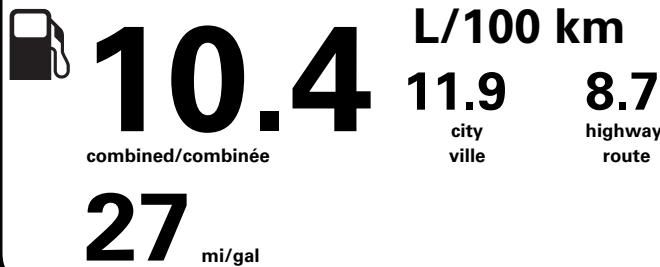

SAFETY/SECURITY

- ADVANCETRAC™/ROLL STABILITY CONTROL
- AIRBAGS, DRIVER & PASS
- LATCH CHILD RESTRAINT SYS
- PERIMETER ALARM
- PERSONAL SAFETY SYSTEM™
- SAFETY CANOPY
- SOS POST CRASH ALERT SYST
- TIRE PRESSURE MONITOR SYS

WARRANTY

- 3 YR/60,000 KM BASIC
- 5YEAR/100,000 KM POWERTRAIN
- ROADSIDE ASSISTANCE 24 HRS

INCLUDED ON THIS VEHICLE

(MSRP)*

EQUIPMENT GROUP 300A

OPTIONAL EQUIPMENT/OTHER

2026 MODEL YEAR	
FEDERAL EXCISE TAX	100.00
FLR LNERS/CARPET MATS:RWS 1&2	250.00
ENGINE BLOCK HEATER	550.00
PANO RF W/FIXED GL & PWR SHAD	1,850.00
KEYLESS ENTRY KEYPAD	435.00
PREMIUM PACKAGE	1,500.00
.AMBIENT LIGHTING	
.SECOND ROW HEATED SEATS	
.AUTO-DIMMING REARVIEW MIRROR	
.110V/150W AC POWER OUTLET	
.DRIVER'S SEAT - MEMORY	
ST-LINE STREET PACK	1,500.00
.P275/45R21 A/S BSW TIRES	
.RED PERFORMANCE BRAKES	
.21" ALUMINUM WHEELS	
18" SPARE WHL AND JACK KIT	300.00
FORD CONNECTIVITY -1YR TRIAL	NO CHARGE

PRICE INFORMATION

BASE PRICE	$57,600.00
TOTAL OPTIONS/OTHER	6,485.00
TOTAL VEHICLE & OPTIONS/OTHER	64,085.00
DESTINATION & DELIVERY	2,295.00

"THIS VEH. NOT INTENDED FOR SALE OR REGISTRATION IN US" RETAIL PRICES EXCLUDE GST/HST

(MSRP)*

Gasoline Vehicle
Véhicule à essence

Fuel Consumption / Consommation de carburant

Annual fuel **COST**
for an annual distance of 20,000 km, and an average fuel price of $1.50 per litre

$ 3 120

Coût annuel en carburant

pour une distance annuelle de 20 000 km, et un prix moyen du carburant de 1,50 $ par litre

Standard SUVs range from /
Les VUS ordinaires font entre

2.1 - 19.0 L_e/100 km

L_e is gasoline litre equivalent
L_e signifie litre équivalent d'essence

Carbon Dioxide Rating / Indice de dioxyde de carbone

Smog Rating / Indice de Smog

Tailpipe emissions only / Émissions du tuyau d'échappement seulement

Estimates are based on Government of Canada approved criteria and testing methods. Vehicle's actual fuel consumption will vary.

Estimations établies selon des méthodes d'essai et des critères approuvés par le gouvernement du Canada. La consommation de carburant réelle du véhicule variera.

For more information visit

vehicles.nrcan.gc.ca

Pour plus d'information visitez

vehicules.nrcan.gc.ca

U.S. GOVERNMENT SAFETY RATINGS
COTES DE SÉCURITÉ DU GOUVERNEMENT AMÉRICAIN

Overall Vehicle Score /
Cote globale du véhicule ★ ★ ★ ★ ★

Frontal Crash / Collision frontale
Driver / Conducteur ★ ★ ★ ★ ★
Passenger / Passager ★ ★ ★ ★ ★

Side Crash / Collision latérale
Front seat / Siège avant ★ ★ ★ ★ ★
Rear seat / Siège arrière ★ ★ ★ ★ ★

Rollover / Capotage ★ ★ ★ ★

Star ratings range from 1 to 5 stars (★★★★★), with 5 being the highest.
Les cotes varient de 1 à 5 étoiles (★★★★★), 5 étant la cote la plus élevée.

Source: U.S. National Highway Traffic Safety Administration
For more information / Pour de plus amples renseignements
www.safercar.gov

FordPass Connect™

Download the FordPass™ app* and you can:

1. **Access Vehicle Control Features**
2. Remotely start, lock and unlock your vehicle.
   - Locate your vehicle and check approximate fuel range.
   - Receive vehicle health alerts.

1. **Activate 4G LTE Wi-Fi Hotspot**
2. New vehicles include a 3-month or 3GB data (whichever comes first) Wi-Fi trial.
   - Connect up to ten Wi-Fi-equipped devices.

Ask your sales consultant for more details.

Scan code not operational at this time

FOR PLANT USE ONLY

SOLD TO/VENDU A Lamb Ford Sales Ltd 3771 - 48 Avenue Camrose AB CAN T4V 3T4	B60 047	RAMP ONE/ TERMINAL UN CA8G	DEALER NO./CONCESSIONNAIRE B60 047
SHIP TO (IF OTHER THAN SOLD TO) / EXPÉDIER A (SI AUTRE QUE L'ACHETEUR)	RAMP TWO/ TERMINAL DEUX	FINAL ASSEMBLY PLANT/ USINE DE MONTAGE CHICAGO	TOTAL MSRP $66,380.00 * MANUFACTURER'S SUGGESTED RETAIL PRICE = MSRP * NOTE: THIS PRICE HAS BEEN DEVELOPED AS A GUIDE. DEALERS MAY SELL FOR LESS AND ARE NOT UNDER ANY OBLIGATION TO ACCEPT THIS SUGGESTED RETAIL PRICE.
SHIP THROUGH/EXPÉDIER VIA	METHOD OF TRANSP / MODE DE TRANSPORT CONVOY	ITEM #: B6-S55C O/T 2 TB181 N RE 2X 625 000703 02 18 26	

1FMUK8KHXTGB03530

Ford FORD PROTECT
Insist on Ford Protect! The only extended service plan fully backed by Ford and honored at every Ford dealership in the US and Canada. See your Ford dealer for additional details, or visit www.ford.ca for more information.