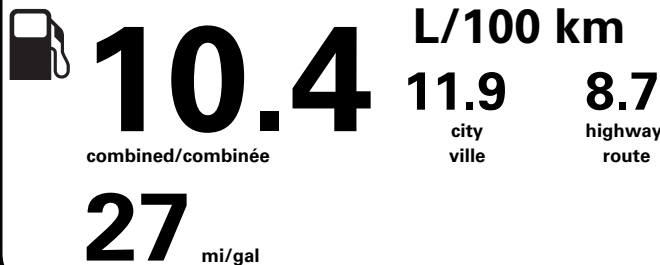

SAFETY/SECURITY

- ADVANCETRAC™/ROLL STABILITY CONTROL
- AIRBAGS, DRIVER & PASS
- LATCH CHILD RESTRAINT SYS
- PERIMETER ALARM
- PERSONAL SAFETY SYSTEM™
- SAFETY CANOPY
- SOS POST CRASH ALERT SYST
- TIRE PRESSURE MONITOR SYS

WARRANTY

- 3 YR/60,000 KM BASIC
- 5YEAR/100,000 KM POWERTRAIN
- ROADSIDE ASSISTANCE 24 HRS

INCLUDED ON THIS VEHICLE

(MSRP)*

EQUIPMENT GROUP 300A

OPTIONAL EQUIPMENT/OTHER

2026 MODEL YEAR	
FEDERAL EXCISE TAX	100.00
RAPID RED MET TINTED CC	600.00
FLR LNERS/CARPET MATS:RWS 1&2	250.00
PANO RF W/FIXED GL & PWR SHAD	1,850.00
BLUECRUISE EQUIP: 1YR+90D PLAN	650.00
KEYLESS ENTRY KEYPAD	435.00
PREMIUM PACKAGE	1,500.00
.AMBIENT LIGHTING	
.SECOND ROW HEATED SEATS	
.AUTO-DIMMING REARVIEW MIRROR	
.110V/150W AC POWER OUTLET	
.DRIVER'S SEAT - MEMORY	
ST-LINE STREET PACK	1,500.00
.P275/45R21 A/S BSW TIRES	
.RED PERFORMANCE BRAKES	
.21" ALUMINUM WHEELS	
18" SPARE WHL AND JACK KIT	300.00
FORD CONNECTIVITY -1YR TRIAL	NO CHARGE
DEALER INSTALLED OPTIONS	
CARGO AREA MANAGEMENT SYSTEM	360.00
ALL-WEATHER FLOOR LINERS ù THI	180.00

PRICE INFORMATION

BASE PRICE	$57,600.00
TOTAL OPTIONS/OTHER	7,725.00
TOTAL VEHICLE & OPTIONS/OTHER	65,325.00
DESTINATION & DELIVERY	2,295.00

"THIS VEH. NOT INTENDED FOR SALE OR REGISTRATION IN US" RETAIL PRICES EXCLUDE GST/HST

(MSRP)*

Gasoline Vehicle
Véhicule à essence

Fuel Consumption / Consommation de carburant

Annual fuel **COST**
for an annual distance of 20,000 km, and an average fuel price of $1.50 per litre

$ 3 120

Coût annuel en carburant

pour une distance annuelle de 20 000 km, et un prix moyen du carburant de 1,50 $ par litre

Standard SUVs range from /
Les VUS ordinaires font entre

2.1 - 19.0 L_e/100 km

L_e is gasoline litre equivalent
L_e signifie litre équivalent d'essence

Carbon Dioxide Rating / Indice de dioxyde de carbone

Tailpipe emissions only / Émissions du tuyau d'échappement seulement

Smog Rating / Indice de Smog

Estimates are based on Government of Canada approved criteria and testing methods. Vehicle's actual fuel consumption will vary.

Estimations établies selon des méthodes d'essai et des critères approuvés par le gouvernement du Canada. La consommation de carburant réelle du véhicule variera.

For more information visit

vehicles.nrcan.gc.ca

Pour plus d'information visitez

vehicules.nrcan.gc.ca

U.S. GOVERNMENT SAFETY RATINGS
COTES DE SÉCURITÉ DU GOUVERNEMENT AMÉRICAIN

Overall Vehicle Score / Cote globale du véhicule		★★★★★
Frontal Crash / Collision frontale	Driver / Conducteur	★★★★★
	Passenger / Passager	★★★★★
Side Crash / Collision latérale	Front seat / Siège avant	★★★★★
	Rear seat / Siège arrière	★★★★★
Rollover / Capotage		★★★★

Star ratings range from 1 to 5 stars (*****), with 5 being the highest. Les cotes varient de 1 à 5 étoiles (*****), 5 étant la cote la plus élevée.

Source: U.S. National Highway Traffic Safety Administration
For more information / Pour de plus amples renseignements
www.safercar.gov

1FMUK8KH1TGB47691

FordPass Connect™

Download the FordPass™ app* and you can:

1. **Access Vehicle Control Features**
2. Remotely start, lock and unlock your vehicle.
   - Locate your vehicle and check approximate fuel range.
   - Receive vehicle health alerts.

1. **Activate 4G LTE Wi-Fi Hotspot**
2. New vehicles include a 3-month or 3GB data (whichever comes first) Wi-Fi trial.
   - Connect up to ten Wi-Fi-equipped devices.

Ask your sales consultant for more details.

Scan code not operational at this time

FOR PLANT USE ONLY

SOLD TO/VENDU A Legacy Motors Ford 336 Connell Street Woodstock NB CAN E7M 6B5	B30 311	RAMP ONE/ TERMINAL UN CA62	DEALER NO./CONCESSIONNAIRE B30 311
SHIP TO (IF OTHER THAN SOLD TO) / EXPÉDIER A (SI AUTRE QUE L'ACHÉTEUR)		RAMP TWO/ TERMINAL DEUX	FINAL ASSEMBLY PLANT/ USINE DE MONTAGE CHICAGO
SHIP THROUGH/EXPÉDIER VIA		METHOD OF TRANSP / MODE DE TRANSPORT CONVOY	ITEM #: B3-R71H O/T 2

TOTAL MSRP $67,620.00

* MANUFACTURER'S SUGGESTED RETAIL PRICE = MSRP
* NOTE: THIS PRICE HAS BEEN DEVELOPED AS A GUIDE. DEALERS MAY SELL FOR LESS AND ARE NOT UNDER ANY OBLIGATION TO ACCEPT THIS SUGGESTED RETAIL PRICE.

TB251 N RE 2X 625 001410 02 25 26

1202603064036

Insist on Ford Protect! The only extended service plan fully backed by Ford and honored at every Ford dealership in the US and Canada. See your Ford dealer for additional details, or visit www.ford.ca for more information.