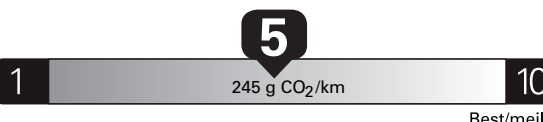

Annual fuel **COST**
for an annual distance of 20,000 km, and an average fuel price of $1.50 per litre

$ 3 120

Coût annuel en carburant

pour une distance annuelle de 20 000 km, et un prix moyen du carburant de 1,50 $ par litre

Standard SUVs range from /
Les VUS ordinaires font entre

2.1 - 19.0 L_e/100 km

L_e is gasoline litre equivalent
L_e signifie litre équivalent d'essence

Carbon Dioxide Rating / Indice de dioxyde de carbone

Tailpipe emissions only / Émissions du tuyau d'échappement seulement

Smog Rating / Indice de Smog