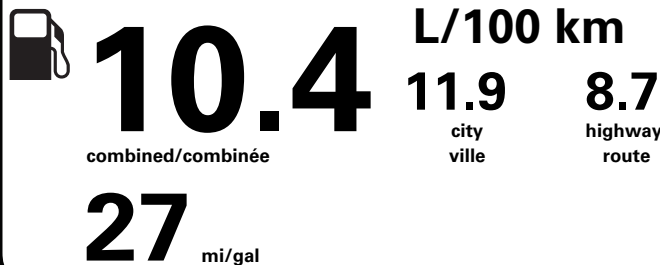

SAFETY/SECURITY

- ADVANCETRAC™/ROLL STABILITY CONTROL
- AIRBAGS, DRIVER & PASS
- LATCH CHILD RESTRAINT SYS
- PERIMETER ALARM
- PERSONAL SAFETY SYSTEM™
- SAFETY CANOPY
- SOS POST CRASH ALERT SYST
- TIRE PRESSURE MONITOR SYS

WARRANTY

- 3 YR/60,000 KM BASIC
- 5YEAR/100,000 KM POWERTRAIN
- ROADSIDE ASSISTANCE 24 HRS

INCLUDED ON THIS VEHICLE

(MSRP)*

EQUIPMENT GROUP 300A

OPTIONAL EQUIPMENT/OTHER

2026 MODEL YEAR	
FEDERAL EXCISE TAX	100.00
RAPID RED MET TINTED CC	600.00
ENGINE BLOCK HEATER	550.00
PANO RF W/FIXED GL & PWR SHAD	1,850.00
BLUECRUISE EQUIP: 1YR+90D PLAN	650.00
KEYLESS ENTRY KEYPAD	435.00
PREMIUM PACKAGE	1,500.00
.AMBIENT LIGHTING	
.SECOND ROW HEATED SEATS	
.AUTO-DIMMING REARVIEW MIRROR	
.110V/150W AC POWER OUTLET	
.DRIVER'S SEAT - MEMORY	
ST-LINE STREET PACK	1,500.00
.P275/45R21 A/S BSW TIRES	
.RED PERFORMANCE BRAKES	
.21" ALUMINUM WHEELS	
18" SPARE WHL AND JACK KIT	300.00
FORD CONNECTIVITY -1YR TRIAL	NO CHARGE
FRONT LICENSE PLATE BRACKET	NO CHARGE

PRICE INFORMATION

BASE PRICE	$57,600.00
TOTAL OPTIONS/OTHER	7,485.00
TOTAL VEHICLE & OPTIONS/OTHER	65,085.00
DESTINATION & DELIVERY	2,295.00

"THIS VEH. NOT INTENDED FOR SALE OR REGISTRATION IN US" RETAIL PRICES EXCLUDE GST/HST

ENERGUIDE

Gasoline Vehicle
Véhicule à essence

Fuel Consumption / Consommation de carburant

Annual fuel **COST**
for an annual distance of 20,000 km, and an average fuel price of $1.50 per litre

$ 3 120

Coût annuel en carburant

pour une distance annuelle de 20 000 km, et un prix moyen du carburant de 1,50 $ par litre

Standard SUVs range from /
Les VUS ordinaires font entre

2.1 - 19.0 L_e/100 km

L_e is gasoline litre equivalent
L_e signifie litre équivalent d'essence

Carbon Dioxide Rating / Indice de dioxyde de carbone

Tailpipe emissions only / Émissions du tuyau d'échappement seulement

Smog Rating / Indice de Smog

Estimates are based on Government of Canada approved criteria and testing methods. Vehicle's actual fuel consumption will vary.

Estimations établies selon des méthodes d'essai et des critères approuvés par le gouvernement du Canada. La consommation de carburant réelle du véhicule variera.

For more information visit

vehicles.nrcan.gc.ca

Pour plus d'information visitez

vehicules.nrcan.gc.ca

**U.S. GOVERNMENT SAFETY RATINGS
COTES DE SÉCURITÉ DU GOUVERNEMENT AMÉRICAIN**

Overall Vehicle Score / Cote globale du véhicule		★ ★ ★ ★ ★
Frontal Crash Collision frontale	Driver / Conducteur Passenger / Passager	★ ★ ★ ★ ★ ★ ★ ★ ★ ★
Side Crash Collision latérale	Front seat / Siège avant Rear seat / Siège arrière	★ ★ ★ ★ ★ ★ ★ ★ ★ ★
Rollover / Capotage		★ ★ ★ ★

Star ratings range from 1 to 5 stars (*****), with 5 being the highest.
Les cotes varient de 1 à 5 étoiles (*****), 5 étant la cote la plus élevée.

Source: U.S. National Highway Traffic Safety Administration
For more information / Pour de plus amples renseignements
www.safercar.gov

FordPass Connect™

1. Download the FordPass™ app* and you can:
2. Access Vehicle Control Features
     - Remotely start, lock and unlock your vehicle.
     - Locate your vehicle and check approximate fuel range.
     - Receive vehicle health alerts.
   - Activate 4G LTE Wi-Fi Hotspot
     - New vehicles include a 3-month or 3GB data (whichever comes first) Wi-Fi trial.
     - Connect up to ten Wi-Fi-equipped devices.

Ask your sales consultant for more details.

Scan code not operational at this time

FOR PLANT USE ONLY

SOLD TO/VENDU A Formo Motors Ltd. P.O. BOX 1900 Swan River MB CAN R0L 1Z0	B40 056	RAMP ONE/ TERMINAL UN CA64	DEALER NO./CONCESSIONNAIRE B40 056	TOTAL MSRP $67,380.00
SHIP TO (IF OTHER THAN SOLD TO) / EXPÉDIER A (SI AUTRE QUE L'ACHÉTEUR)	RAMP TWO/ TERMINAL DEUX	FINAL ASSEMBLY PLANT/ USINE DE MONTAGE CHICAGO	* MANUFACTURER'S SUGGESTED RETAIL PRICE = MSRP * NOTE: THIS PRICE HAS BEEN DEVELOPED AS A GUIDE. DEALERS MAY SELL FOR LESS AND ARE NOT UNDER ANY OBLIGATION TO ACCEPT THIS SUGGESTED RETAIL PRICE.	
SHIP THROUGH/EXPÉDIER VIA	METHOD OF TRANSP / MODE DE TRANSPORT CONVOY	ITEM #: B4-F237 O/T 2	TC301 N RE 2X 630 001115 03 30 26