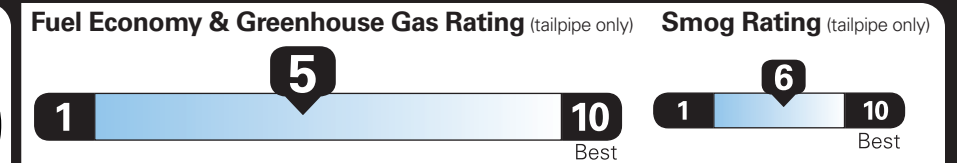

You spend **$2,250** more in fuel costs over 5 years compared to the average new vehicle.

Annual fuel cost **$2,150**

Actual results will vary for many reasons, including driving conditions and how you drive and maintain your vehicle. The average new vehicle gets 29 MPG and costs $8,500 to fuel over 5 years. Cost estimates are based on 15,000 miles per year at $3.30 per gallon. MPGe is miles per gasoline gallon equivalent. Vehicle emissions are a significant cause of climate change and smog.

fueleconomy.gov

Calculate personalized estimates and compare vehicles

GOVERNMENT 5-STAR SAFETY RATINGS

Overall Vehicle Score ★★★★★

Based on the combined ratings of frontal, side and rollover. Should ONLY be compared to other vehicles of similar size and weight.

Frontal Crash Driver Passenger ★★★★★

Based on the risk of injury in a frontal impact. Should ONLY be compared to other vehicles of similar size and weight.

Side Crash Front seat Rear seat ★★★★★

Based on the risk of injury in a side impact.

Rollover ★★★★★

Based on the risk of rollover in a single-vehicle crash.

Star ratings range from 1 to 5 stars (★★★★★), with 5 being the highest.

Source: National Highway Traffic Safety Administration (NHTSA).

www.safercar.gov or 1-888-327-4236