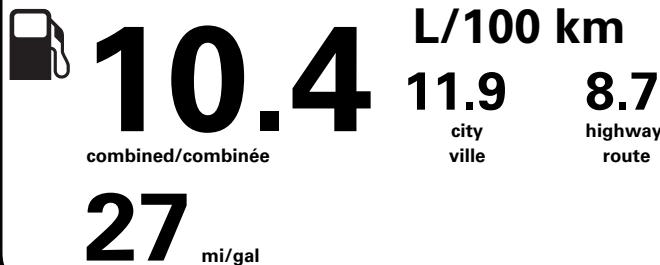

INCLUDED ON THIS VEHICLE

(MSRP)*

EQUIPMENT GROUP 600A

OPTIONAL EQUIPMENT/OTHER

2026 MODEL YEAR	
FEDERAL EXCISE TAX	100.00
FLR LNERS/CARPET MATS:RWS 1&2	250.00
2ND ROW CAPTAIN'S CHAIRS	NO CHARGE
LUX LEATHER PACKAGE	1,500.00
ENGINE BLOCK HEATER	550.00
21" ULTRA BRIGHT MACH WHLS	500.00
18" SPARE WHL AND JACK KIT	300.00
FORD CONNECTIVITY -1YR TRIAL	NO CHARGE
FRONT LICENSE PLATE BRACKET	NO CHARGE

DEALER INSTALLED OPTIONS

ALL-WEATHER FLOOR LINERS ũ THI	180.00

PRICE INFORMATION

BASE PRICE	$63,100.00
TOTAL OPTIONS/OTHER	3,380.00
TOTAL VEHICLE & OPTIONS/OTHER	66,480.00
DESTINATION & DELIVERY	2,295.00

"THIS VEH. NOT INTENDED FOR SALE OR REGISTRATION IN US" RETAIL PRICES EXCLUDE GST/HST

TOTAL MSRP $68,775.00

* MANUFACTURER'S SUGGESTED RETAIL PRICE = MSRP
* NOTE: THIS PRICE HAS BEEN DEVELOPED AS A GUIDE. DEALERS MAY SELL FOR LESS AND ARE NOT UNDER ANY OBLIGATION TO ACCEPT THIS SUGGESTED RETAIL PRICE.

SOLD TO/VENDU A Wilf's Elie Ford Sales Ltd. P.O. BOX 87 Elie MB CAN R0H 0H0	B40 079	RAMP ONE/ TERMINAL UN CA64	DEALER NO./CONCESSIONNAIRE B40 079
SHIP TO (IF OTHER THAN SOLD TO) / EXPEDIER A (SI AUTRE QUE L'ACHETEUR)	RAMP TWO/ TERMINAL DEUX	FINAL ASSEMBLY PLANT/ USINE DE MONTAGE CHICAGO	ITEM #: B4-Q026 O/T 2
SHIP THROUGH/EXPEDIER VIA	METHOD OF TRANSP / MODE DE TRANSPORT CONVOY	TE131 N RE 2X 630 000414 05 13 26	

Canada

ENERGUIDE

Gasoline Vehicle
Véhicule à essence

Fuel Consumption / Consommation de carburant

Annual fuel **COST**
for an annual distance of 20,000 km, and an average fuel price of $1.50 per litre

$ 3 120

Coût annuel en carburant

pour une distance annuelle de 20 000 km, et un prix moyen du carburant de 1,50 $ par litre

Standard SUVs range from /
Les VUS ordinaires font entre

2.1 - 19.0 L_e/100 km

L_e is gasoline litre equivalent
L_e signifie litre équivalent d'essence

Carbon Dioxide Rating / Indice de dioxyde de carbone

Tailpipe emissions only / Émissions du tuyau d'échappement seulement

Smog Rating / Indice de Smog

Estimates are based on Government of Canada approved criteria and testing methods. Vehicle's actual fuel consumption will vary.

Estimations établies selon des méthodes d'essai et des critères approuvés par le gouvernement du Canada. La consommation de carburant réelle du véhicule variera.

For more information visit

vehicles.nrcan.gc.ca

Pour plus d'information visitez

vehicules.nrcan.gc.ca

U.S. GOVERNMENT SAFETY RATINGS
COTES DE SÉCURITÉ DU GOUVERNEMENT AMÉRICAIN

Overall Vehicle Score / Cote globale du véhicule	★★★★★
Frontal Crash / Collision frontale	★★★★★
Side Crash / Collision latérale	★★★★★
Rollover / Capotage	★★★★

Star ratings range from 1 to 5 stars (*****), with 5 being the highest.
Les cotes varient de 1 à 5 étoiles (*****), 5 étant la cote la plus élevée.

Source: U.S. National Highway Traffic Safety Administration
For more information / Pour de plus amples renseignements
www.safercar.gov

1FMUK8HH0TGB86148

FordPass Connect™

Download the FordPass™ app* and you can:

1. **Access Vehicle Control Features**
2. Remotely start, lock and unlock your vehicle.
   - Locate your vehicle and check approximate fuel range.
   - Receive vehicle health alerts.

1. **Activate 4G LTE Wi-Fi Hotspot**
2. New vehicles include a 3-month or 3GB data (whichever comes first) Wi-Fi trial.
   - Connect up to ten Wi-Fi-equipped devices.

Ask your sales consultant for more details.

Scan code not operational at this time

FOR PLANT USE ONLY

Insist on Ford Protect! The only extended service plan fully backed by Ford and honored at every Ford dealership in the US and Canada. See your Ford dealer for additional details, or visit www.ford.ca for more information.

Personalize your vehicle with Ford Custom Accessories. Genuine Ford Accessories are engineered for your vehicle and can be included under the Ford New Vehicle Limited Warranty. Certain conditions, limitations and exclusions apply. See your Dealer for details.