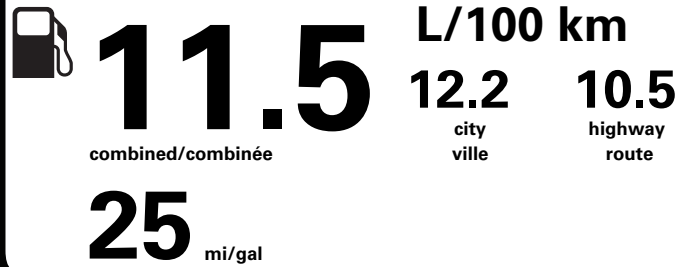

SAFETY/SECURITY

- ADVANCETRAC™/ROLL STABILITY CONTROL
- AIRBAGS, DRIVER & PASS
- LATCH CHILD RESTRAINT SYS
- PERIMETER ALARM
- PERSONAL SAFETY SYSTEM™
- SAFETY CANOPY
- SOS POST CRASH ALERT SYST
- TIRE PRESSURE MONITOR SYS

WARRANTY

- 3 YR/60,000 KM BASIC
- 5YEAR/100,000 KM POWERTRAIN
- ROADSIDE ASSISTANCE 24 HRS

INCLUDED ON THIS VEHICLE

(MSRP)*

EQUIPMENT GROUP 800A

OPTIONAL EQUIPMENT/OTHER

2024 MODEL YEAR	
FEDERAL EXCISE TAX	100.00
.18" BLK-PNTD ALUM WHLS	
.P265/65R18 A/T BSW TIRES	
50 STATE EMISSIONS	NO CHARGE
TWIN PANEL MOONROOF	1,850.00
4G LTE WI-FI HOTSPOT CREDIT	- 25.00
360-DEGREE CAMERA CREDIT	- 660.00
FRONT LICENSE PLATE BRACKET	NO CHARGE

PRICE INFORMATION

BASE PRICE	$57,070.00
TOTAL OPTIONS/OTHER	1,265.00
TOTAL VEHICLE & OPTIONS/OTHER	58,335.00
DESTINATION & DELIVERY	2,095.00

"THIS VEH. NOT INTENDED FOR SALE OR REGISTRATION IN US" RETAIL PRICES EXCLUDE GST/HST

TOTAL MSRP $60,430.00

* MANUFACTURER'S SUGGESTED RETAIL PRICE = MSRP
* NOTE: THIS PRICE HAS BEEN DEVELOPED AS A GUIDE. DEALERS MAY SELL FOR LESS AND ARE NOT UNDER ANY OBLIGATION TO ACCEPT THIS SUGGESTED RETAIL PRICE.

RAMP ONE/
TERMINAL UN

CM61

RAMP TWO/
TERMINAL DEUX

FINAL ASSEMBLY PLANT/
USINE DE MONTAGE

CHICAGO

METHOD OF TRANSP./
MODE DE TRANSPORT

CONVOY

ITEM #: B1-S200 O/T 2

U617 R TE 2X 420 000001 02 29 24

Gasoline Vehicle
Véhicule à essence

Fuel Consumption / Consommation de carburant

Annual fuel **COST**
for an annual distance of 20,000 km, and an average fuel price of $1.45 per litre

$ 3 335

Coût annuel en carburant

pour une distance annuelle de 20 000 km, et un prix moyen du carburant de 1,45 $ par litre

Standard SUVs range from /
Les VUS ordinaires font entre

2.3 - 20.2 L_e/100 km

L_e is gasoline litre equivalent
L_e signifie litre équivalent d'essence

Carbon Dioxide Rating / Indice de dioxyde de carbone

Smog Rating / Indice de Smog

Tailpipe emissions only / Émissions du tuyau d'échappement seulement

Estimates are based on Government of Canada approved criteria and testing methods. Vehicle's actual fuel consumption will vary.

Estimations établies selon des méthodes d'essai et des critères approuvés par le gouvernement du Canada. La consommation de carburant réelle du véhicule variera.

For more information visit

vehicles.nrcan.gc.ca

Pour plus d'information visitez

vehicules.nrcan.gc.ca

U.S. GOVERNMENT SAFETY RATINGS
COTES DE SÉCURITÉ DU GOUVERNEMENT AMÉRICAIN

Overall Vehicle Score / Cote globale du véhicule	★★★★★
Frontal Crash / Collision frontale	★★★★★
Side Crash / Collision latérale	★★★★★
Rollover / Capotage	★★★★

Star ratings range from 1 to 5 stars (*****), with 5 being the highest.
Les cotes varient de 1 à 5 étoiles (*****), 5 étant la cote la plus élevée.

Source: U.S. National Highway Traffic Safety Administration
For more information / Pour de plus amples renseignements
www.safercar.gov

1FMSK8JH6RGA10571

Insist on Ford Protect! The only extended service plan fully backed by Ford and honored at every Ford dealership in the US and Canada. See your Ford dealer for additional details, or visit www.ford.ca for more information.

Personalize your vehicle with Ford Custom Accessories. Genuine Ford Accessories are engineered for your vehicle and can be included under the Ford New Vehicle Limited Warranty. Certain conditions, limitations and exclusions apply. See your Dealer for details.

Scan code not operational at this time

FOR PLANT USE ONLY

Ask your sales consultant for more details.

FordPass Connect™

Download the FordPass™ app* and you can:

1. Access Vehicle Control Features
2. Remotely start, lock and unlock your vehicle.
   - Locate your vehicle and check approximate fuel range.
   - Receive vehicle health alerts.

Activate 4G LTE Wi-Fi Hotspot

- New vehicles include a 3-month or 3GB data (whichever comes first) Wi-Fi trial.
- Connect up to ten Wi-Fi-equipped devices.