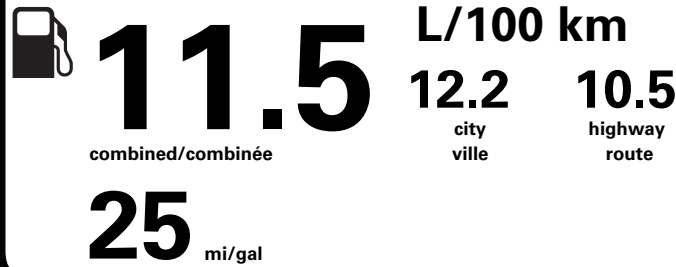

WARRANTY

- 3 YR/60,000 KM BASIC
- 5YEAR/100,000 KM POWERTRAIN
- ROADSIDE ASSISTANCE 24 HRS

INCLUDED ON THIS VEHICLE

(MSRP)*

EQUIPMENT GROUP 800A

OPTIONAL EQUIPMENT/OTHER

2024 MODEL YEAR	
FEDERAL EXCISE TAX	100.00
.18" BLK-PNTD ALUM WHLS	
.P265/65R18 A/T BSW TIRES	
B&O SOUND SYTEM W/12 SPEAKERS	
50 STATE EMISSIONS	NO CHARGE
TWIN PANEL MOONROOF	1,850.00
4G LTE WI-FI HOTSPOT CREDIT	- 25.00
360-DEGREE CAMERA CREDIT	- 660.00
TIMBERLINE TECHNOLOGY PACKAGE	2,200.00
.B&O SOUND SYTEM W/12 SPEAKERS	
.WIRELESS CHARGING PAD	
.110V/150W AC POWER OUTLET	
FRONT LICENSE PLATE BRACKET	NO CHARGE

PRICE INFORMATION

BASE PRICE	$56,935.00
TOTAL OPTIONS/OTHER	3,465.00
TOTAL VEHICLE & OPTIONS/OTHER	60,400.00
DESTINATION & DELIVERY	2,095.00

"THIS VEH. NOT INTENDED FOR SALE OR REGISTRATION IN US" RETAIL PRICES EXCLUDE GST/HST

TOTAL MSRP $62,495.00

* MANUFACTURER'S SUGGESTED RETAIL PRICE = MSRP

* NOTE: THIS PRICE HAS BEEN DEVELOPED AS A GUIDE. DEALERS MAY SELL FOR LESS AND ARE NOT UNDER ANY OBLIGATION TO ACCEPT THIS SUGGESTED RETAIL PRICE.

RAMP ONE/
TERMINAL UN

CC7M

RAMP TWO/
TERMINAL DEUX

FINAL ASSEMBLY PLANT/
USINE DE MONTAGE

CHICAGO

METHOD OF TRANSP/
MODE DE TRANSPORT

CONVOY

ITEM #: B1-S200 O/T 2

RA031 N RE 2X 415 001059 01 03 24

Gasoline Vehicle
Véhicule à essence

Fuel Consumption / Consommation de carburant

Annual fuel **COST**
for an annual distance of 20,000 km, and an average fuel price of $1.45 per litre

$ 3 335

Coût annuel en carburant

pour une distance annuelle de 20 000 km, et un prix moyen du carburant de 1,45 $ par litre

Standard SUVs range from /
Les VUS ordinaires font entre

2.3 - 20.2 L_e/100 km

L_e is gasoline litre equivalent
L_e signifie litre équivalent d'essence

Carbon Dioxide Rating / Indice de dioxyde de carbone

Tailpipe emissions only / Émissions du tuyau d'échappement seulement

Smog Rating / Indice de Smog

Estimates are based on Government of Canada approved criteria and testing methods. Vehicle's actual fuel consumption will vary.

Estimations établies selon des méthodes d'essai et des critères approuvés par le gouvernement du Canada. La consommation de carburant réelle du véhicule variera.

For more information visit

vehicles.nrcan.gc.ca

Pour plus d'information visitez

vehicules.nrcan.gc.ca

U.S. GOVERNMENT SAFETY RATINGS
COTES DE SÉCURITÉ DU GOUVERNEMENT AMÉRICAIN

Overall Vehicle Score / Cote globale du véhicule	★★★★★
Frontal Crash / Collision frontale	★★★★★
Side Crash / Collision latérale	★★★★★
Rollover / Capotage	★★★★

Star ratings range from 1 to 5 stars (*****), with 5 being the highest.
Les cotes varient de 1 à 5 étoiles (*****), 5 étant la cote la plus élevée.

Source: U.S. National Highway Traffic Safety Administration
For more information / Pour de plus amples renseignements
www.safercar.gov

1FMSK8JH5RGA10951

Insist on Ford Protect! The only extended service plan fully backed by Ford and honored at every Ford dealership in the US and Canada. See your Ford dealer for additional details, or visit www.ford.ca for more information.

Personalize your vehicle with Ford Custom Accessories. Genuine Ford Accessories are engineered for your vehicle and can be included under the Ford New Vehicle Limited Warranty. Certain conditions, limitations and exclusions apply. See your Dealer for details.

Scan code not operational at this time

FOR PLANT USE ONLY

Ask your sales consultant for more details.

Download the FordPass™ app* and you can:

1. Access Vehicle Control Features
2. Remotely start, lock and unlock your vehicle.
   - Locate your vehicle and check approximate fuel range.
   - Receive vehicle health alerts.

Activate 4G LTE Wi-Fi Hotspot

- New vehicles include a 3-month or 3GB data (whichever comes first) Wi-Fi trial.
- Connect up to ten Wi-Fi-equipped devices.