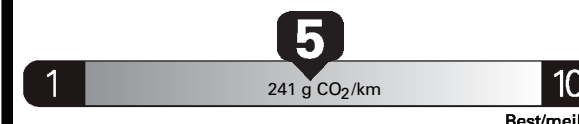

Annual fuel COST
for an annual distance of 20,000 km, and an average fuel price of $1.30 per litre

$ 2 678

Coût annuel en carburant

pour une distance annuelle de 20 000 km, et un prix moyen du carburant de 1,30 $ par litre

Standard SUVs range from /
Les VUS ordinaires font entre

2.5 - 17.7 L_e/100 km

L_e is gasoline litre equivalent
L_e signifie litre équivalent d'essence

Carbon Dioxide Rating / Indice de dioxyde de carbone

Tailpipe emissions only / Émissions du tuyau d'échappement seulement

Smog Rating / Indice de Smog