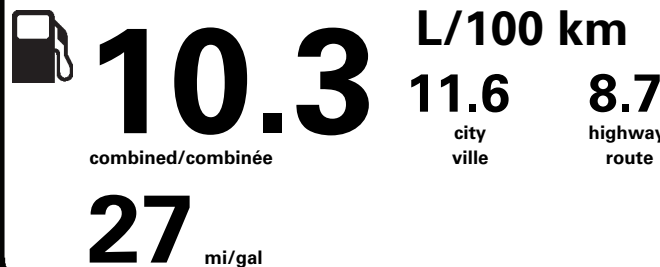

WARRANTY

- 3 YR/60,000 KM BASIC
- 5YEAR/100,000 KM POWERTRAIN
- ROADSIDE ASSISTANCE 24 HRS

INCLUDED ON THIS VEHICLE

(MSRP)*

EQUIPMENT GROUP 300A

OPTIONAL EQUIPMENT/OTHER

2020 MODEL YEAR	
FEDERAL EXCISE TAX	100.00
STAR WHITE MET TRI-COAT	550.00
.P255/55R20 A/S BSW TIRES	
FLOOR LINERS	200.00
50 STATE EMISSIONS	NO CHARGE
TWIN PANEL MOONROOF	1,750.00
TRAILER TOW PKG CLASS III	600.00
20" HAND POLISHED ALUM WHEELS	1,000.00
FRONT LICENSE PLATE BRACKET	NO CHARGE

PRICE INFORMATION

BASE PRICE	$52,199.00
TOTAL OPTIONS/OTHER	4,200.00
TOTAL VEHICLE & OPTIONS/OTHER	56,399.00
DESTINATION & DELIVERY	1,850.00

"THIS VEH. NOT INTENDED FOR SALE OR REGISTRATION IN US" RETAIL PRICES EXCLUDE GST/HST

TOTAL MSRP $58,249.00

* MANUFACTURER'S SUGGESTED RETAIL PRICE = MSRP

* NOTE: THIS PRICE HAS BEEN DEVELOPED AS A GUIDE. DEALERS MAY SELL FOR LESS AND ARE NOT UNDER ANY OBLIGATION TO ACCEPT THIS SUGGESTED RETAIL PRICE.

SOLD TO/VENDU A Vickar Ford 2000 Main St Winnipeg MB CAN R2V 2B8	B40 412	RAMP ONE/ TERMINAL UN CA64	DEALER NO./CONCESSIONNAIRE B40 412
SHIP TO (IF OTHER THAN SOLD TO) / EXPEDIER A (SI AUTRE QUE L'ACHETEUR)		RAMP TWO/ TERMINAL DEUX	FINAL ASSEMBLY PLANT/ USINE DE MONTAGE CHICAGO
SHIP THROUGH/EXPEDIER VIA		METHOD OF TRANSP / MODE DE TRANSPORT CONVOY	ITEM #: B4-Z800 O/T 2 KM161 N RE 2X 015 001185 12 16 19

Gasoline Vehicle
Véhicule à essence

Fuel Consumption / Consommation de carburant