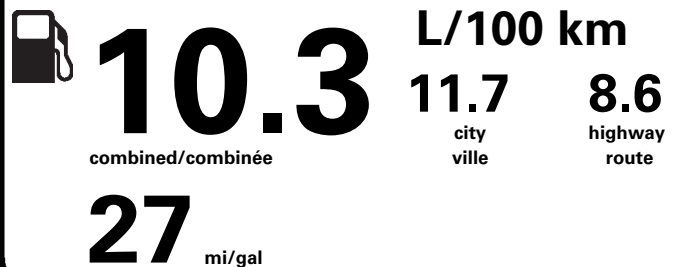

Fuel Consumption / Consommation de carburant

Annual fuel **COST**
for an annual distance of 20,000 km, and an average fuel price of $1.25 per litre

$ 2 575

Coût annuel en carburant

pour une distance annuelle de 20 000 km, et un prix moyen du carburant de 1,25 $ par litre

Standard SUVs range from /
Les VUS ordinaires font entre

2.3 - 17.7 L_e/100 km

L_e is gasoline litre equivalent
L_e signifie litre équivalent d'essence

Carbon Dioxide Rating / Indice de dioxyde de carbone

Tailpipe emissions only / Émissions du tuyau d'échappement seulement

Smog Rating / Indice de Smog

Estimates are based on Government of Canada approved criteria and testing methods. Vehicle's actual fuel consumption will vary.

Estimations établies selon des méthodes d'essai et des critères approuvés par le gouvernement du Canada. La consommation de carburant réelle du véhicule variera.

For more information visit

vehicles.nrcan.gc.ca

Pour plus d'information visitez

vehicules.nrcan.gc.ca

U.S. GOVERNMENT SAFETY RATINGS
COTES DE SÉCURITÉ DU GOUVERNEMENT AMÉRICAIN

Overall Vehicle Score / Cote globale du véhicule	★★★★★
Frontal Crash Collision frontale	★★★★★
Side Crash Collision latérale	★★★★★
Rollover / Capotage	★★★★

Star ratings range from 1 to 5 stars (★★★★★), with 5 being the highest. Les cotes varient de 1 à 5 étoiles (★★★★★), 5 étant la cote la plus élevée.

Source: U.S. National Highway Traffic Safety Administration
For more information / Pour de plus amples renseignements
www.safercar.gov

1FMSK8FH2MGA47764

FordPass Connect™

Download the FordPass™ app* and you can:

- Access Vehicle Control Features
- Remotely start, lock and unlock your vehicle.
- Locate your vehicle and check approximate fuel range.
- Receive vehicle health alerts.

Activate 4G LTE Wi-Fi Hotspot

- New vehicles include a 3-month or 3GB data (whichever comes first) Wi-Fi trial.
- Connect up to ten Wi-Fi-equipped devices.

The FordPass Connect™ modem is active and sending vehicle data (e.g., diagnostics) to Ford. See in-vehicle Settings for connectivity options.

Scan code not operational at this time

FOR PLANT USE ONLY

Insist on Ford Protect! The only extended service plan fully backed by Ford and honored at every Ford dealership in the US and Canada. See your Ford dealer for additional details, or visit www.ford.ca for more information.

Personalize your vehicle with Ford Custom Accessories. Genuine Ford Accessories are engineered for your vehicle and can be included under the Ford New Vehicle Limited Warranty. Certain conditions, limitations and exclusions apply. See your Dealer for details.