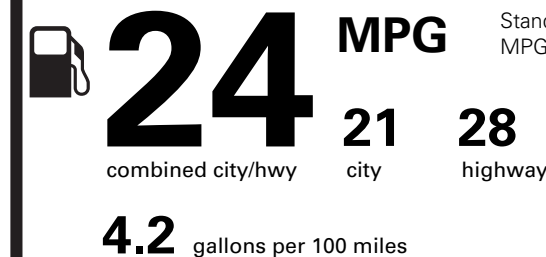

OPTIONAL EQUIPMENT/OTHER

2021 MODEL YEAR	
RAPID RED MET TINTED CC	395.00
CARGO AREA MANAGEMENT SYSTEM	165.00
50 STATE EMISSIONS	NO CHARGE
FORD CO-PILOT360 ASSIST+	895.00
.ADAPTIVE CRUISE CONTROL	
.VOICE-ACTV TOUCHSCRN NAV SYS	
.EVASIVE STEERING ASSIST	
XLT SPORT APPEARANCE PACKAGE	1,795.00
.P255/55R20 A/S BSW TIRES	
.20" CRBN GRAY-PTD 10-SPK WHLS	
FRONT LICENSE PLATE BRACKET	NO CHARGE

PRICE INFORMATION

BASE PRICE	\$35,075.00
TOTAL OPTIONS/OTHER	6,790.00
TOTAL VEHICLE & OPTIONS/OTHER	41,865.00
DESTINATION & DELIVERY	1,245.00

EPA DOT Fuel Economy and Environment

Gasoline Vehicle

Fuel Economy