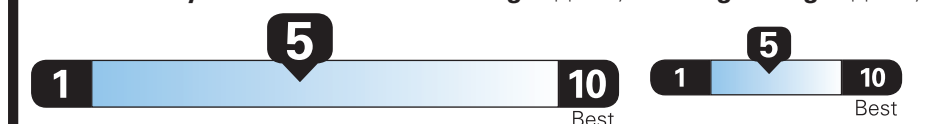

PRICE INFORMATION

BASE PRICE	\$35,075.00
TOTAL OPTIONS/OTHER	6,790.00
TOTAL VEHICLE & OPTIONS/OTHER	41,865.00
DESTINATION & DELIVERY	1,245.00

EPA DOT Fuel Economy and Environment

Gasoline Vehicle

Fuel Economy

Standard SUVs range from 13 to 101 MPG. The best vehicle rates 141 MPGe.

You spend **\$1,000**

more in fuel costs over 5 years compared to the average new vehicle.

Annual fuel cost **\$1,700**

Fuel Economy & Greenhouse Gas Rating (tailpipe only) Smog Rating (tailpipe only)